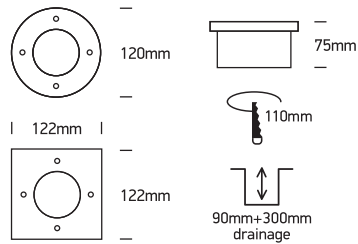

# INSTALLATION MANUAL

69006, 69008

100-240V | GX53 | 9W | IP67 | Stainless steel