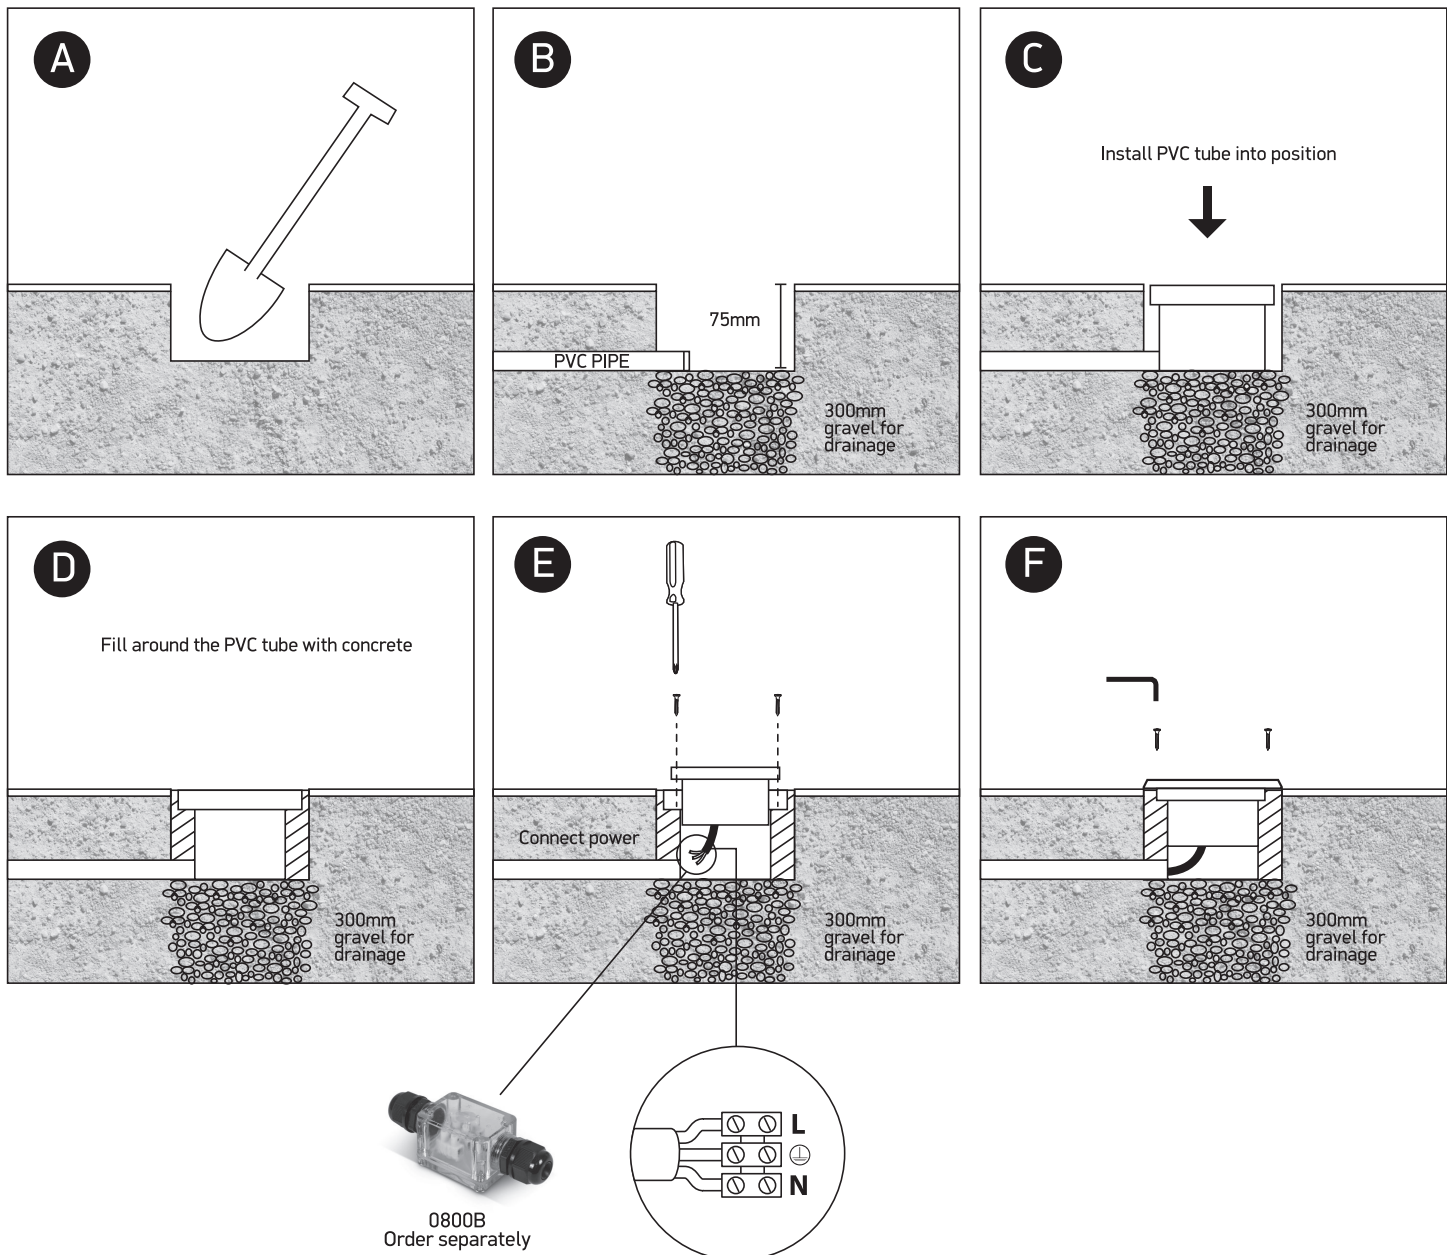

# INSTALLATION MANUAL

69006, 69008

100-240V | GX53 | 9W | IP67 | Stainless steel

## Warnings:

1. Make sure that the product is installed properly before connecting to electricity.
2. Do not cover the fitting.
3. Maintenance and installation should only be carried out by a professional electrician.