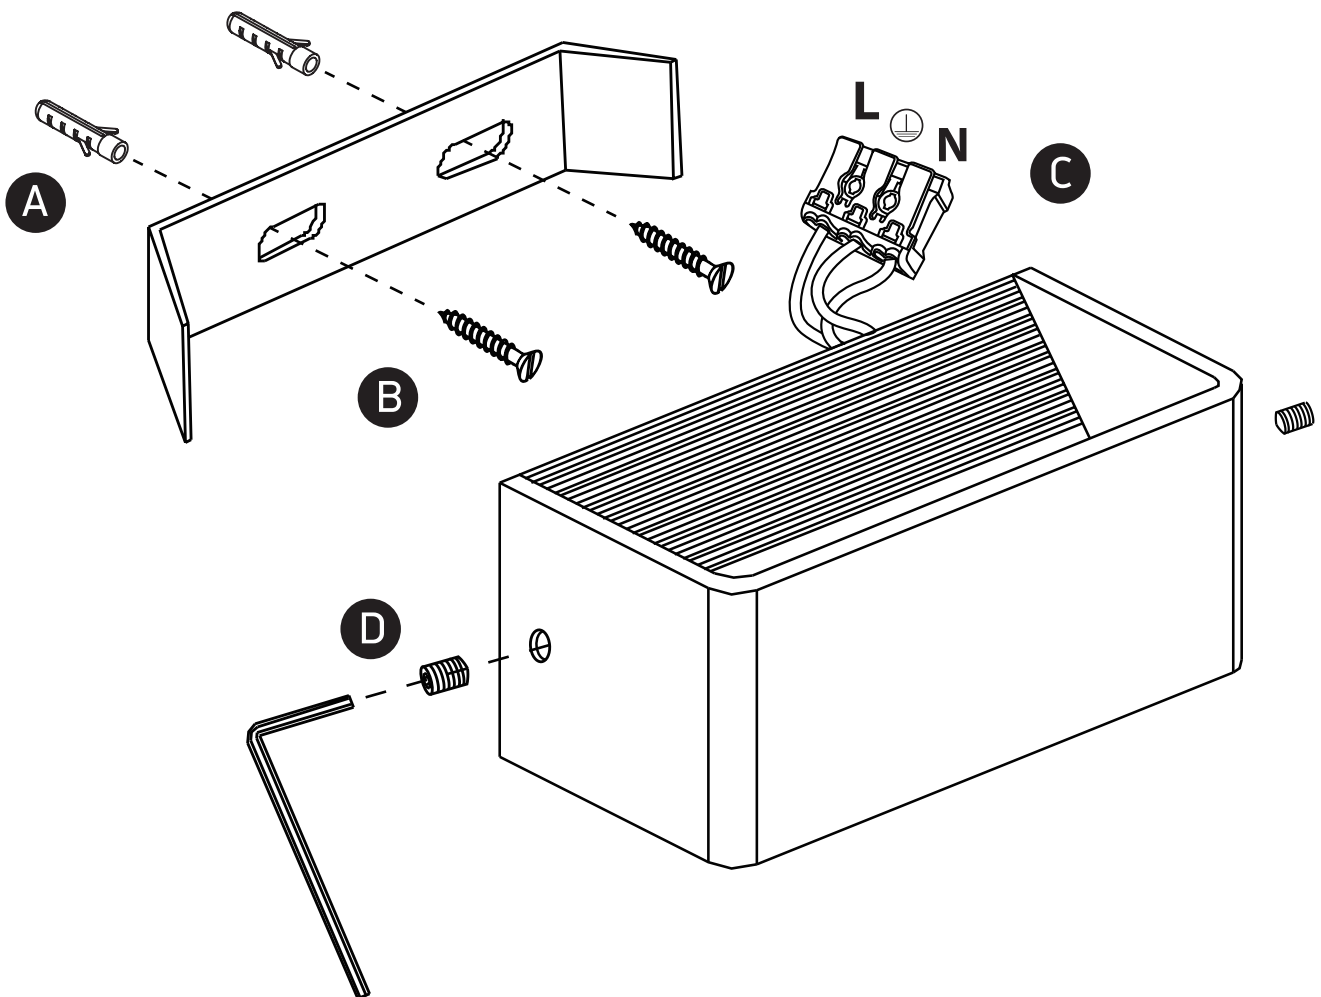

INSTALLATION MANUAL

67466B

ecolight

230V | SMD 2835 | 6W | IP20 | Aluminium

Complete with 300mA driver.

80
CRI

one
LIGHT

Warnings:

1. Make sure that the product is installed properly before connecting to electricity.
2. Do not cover the fitting.
3. Maintenance and installation should only be carried out by a professional electrician.