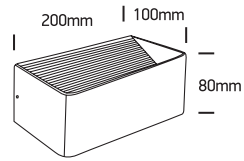

INSTALLATION MANUAL

67466B

ecolight

230V | SMD 2835 | 6W | IP20 | Aluminium

Complete with 300mA driver.

80
CRI

one
LIGHT

Warnings: