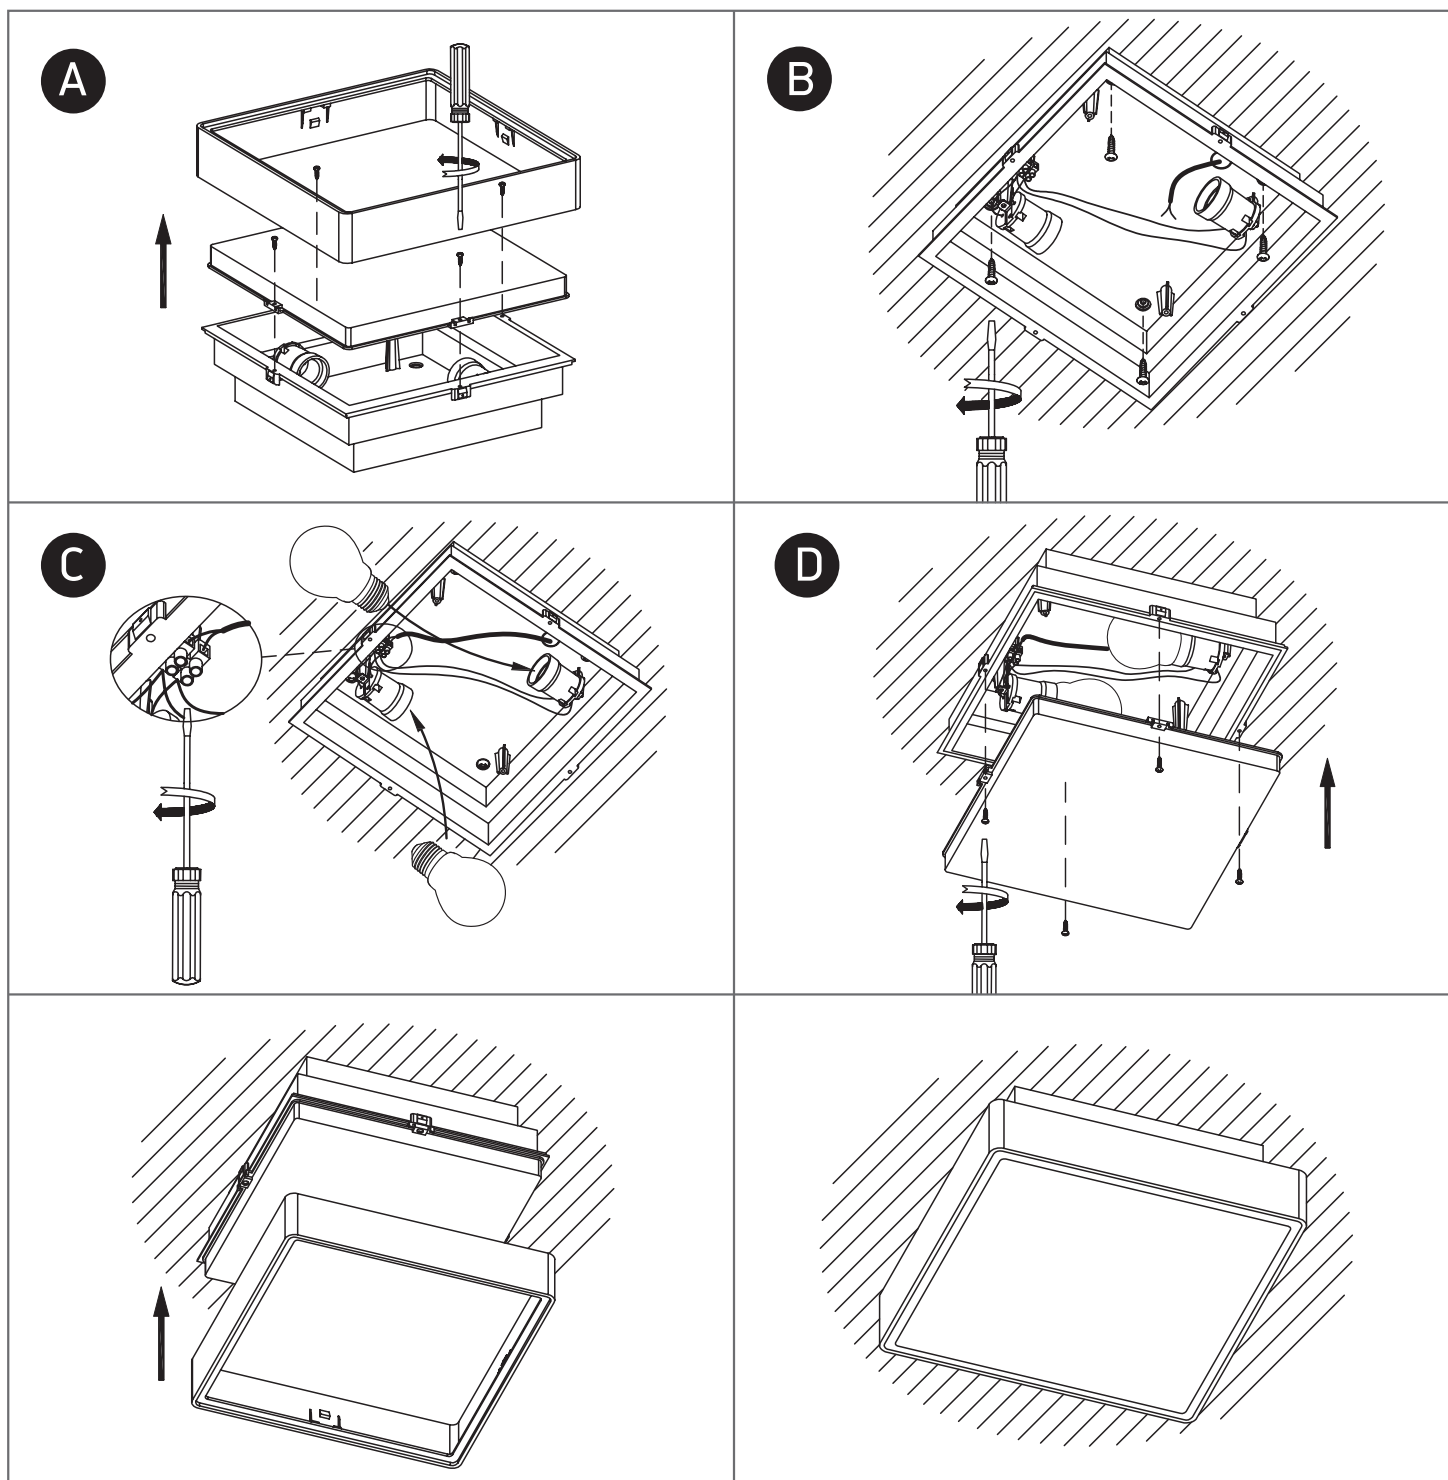

INSTALLATION MANUAL

67282EA

100-240V | E27 | 2x12W | IP65 | ABS+PC

one
LIGHT

Warnings:

1. Make sure that the product is installed properly before connecting to electricity.
2. Do not cover the fitting.
3. Maintenance and installation should only be carried out by a professional electrician.