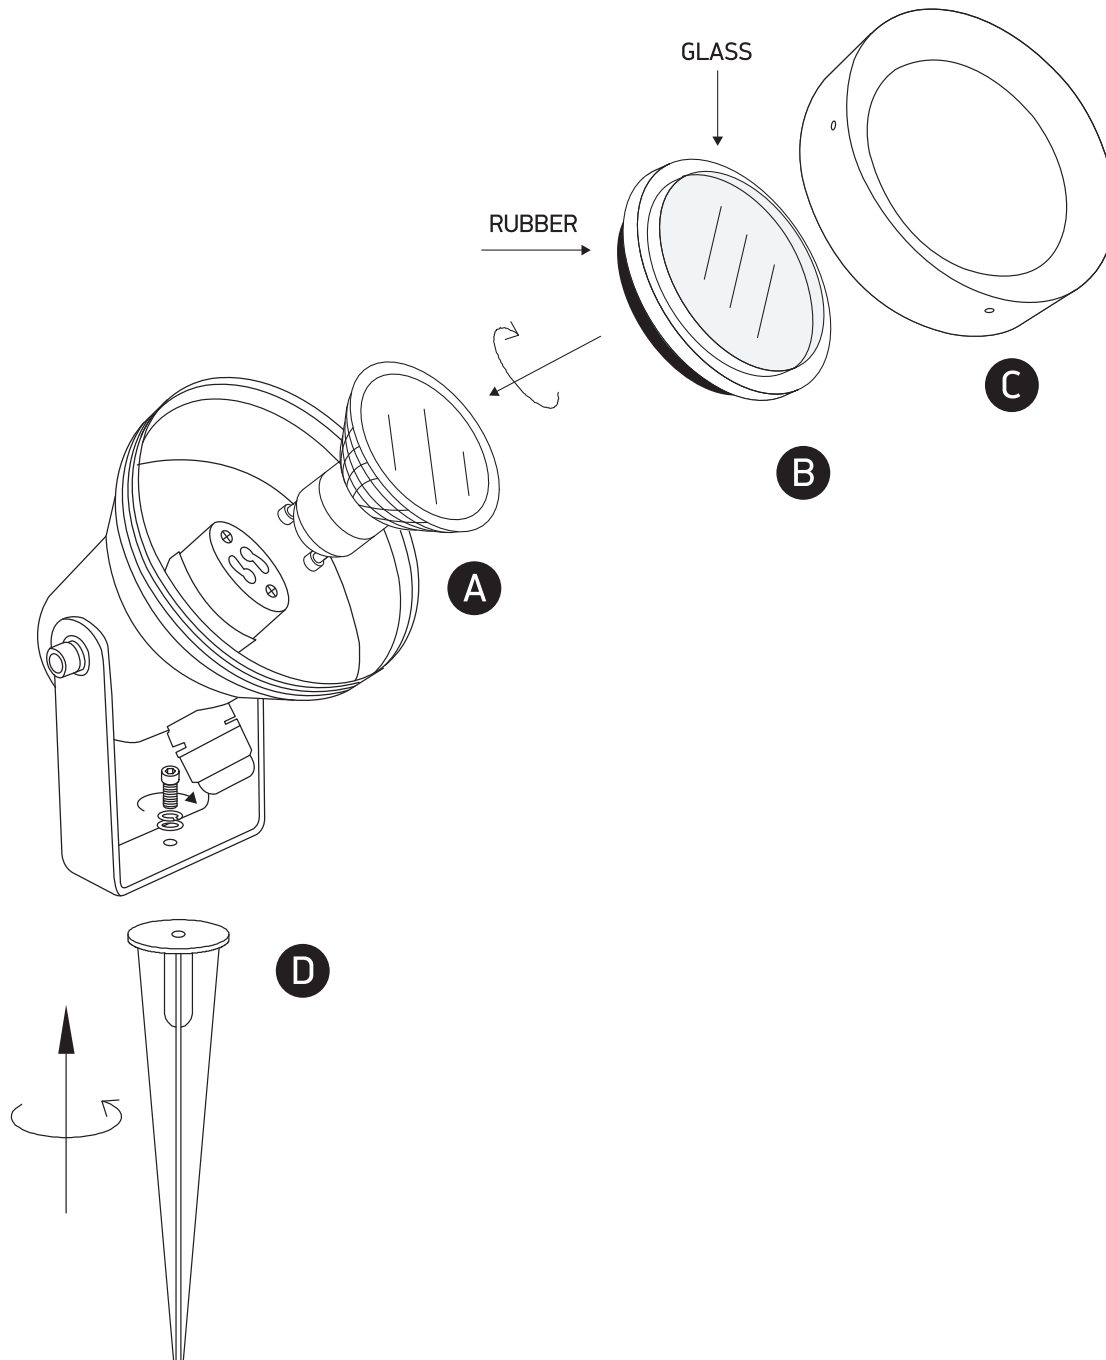

INSTALLATION MANUAL

67196BG

100-240V | 35W | MR16 | GU10 | IP65 | Die cast | Adjustable
Supplied with spike.

Warnings:

1. Make sure that the product is installed properly before connecting to electricity.
2. Do not cover the fitting.
3. Maintenance and installation should only be carried out by a professional electrician.