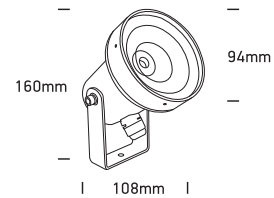

INSTALLATION MANUAL

67196BG

100-240V | 35W | MR16 | GU10 | IP65 | Die cast | Adjustable
Supplied with spike.

Warnings:

1. Make sure that the product is installed properly before connecting to electricity.
2. Do not cover the fitting.
3. Maintenance and installation should only be carried out by a professional electrician.