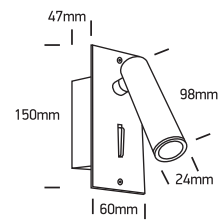

# INSTALLATION MANUAL

65746R

ecolight

ADJUSTABLE

80  
CRI

100-240V | 3W | IP20 | Aluminium

Complete with 700mA driver.

one  
LIGHT