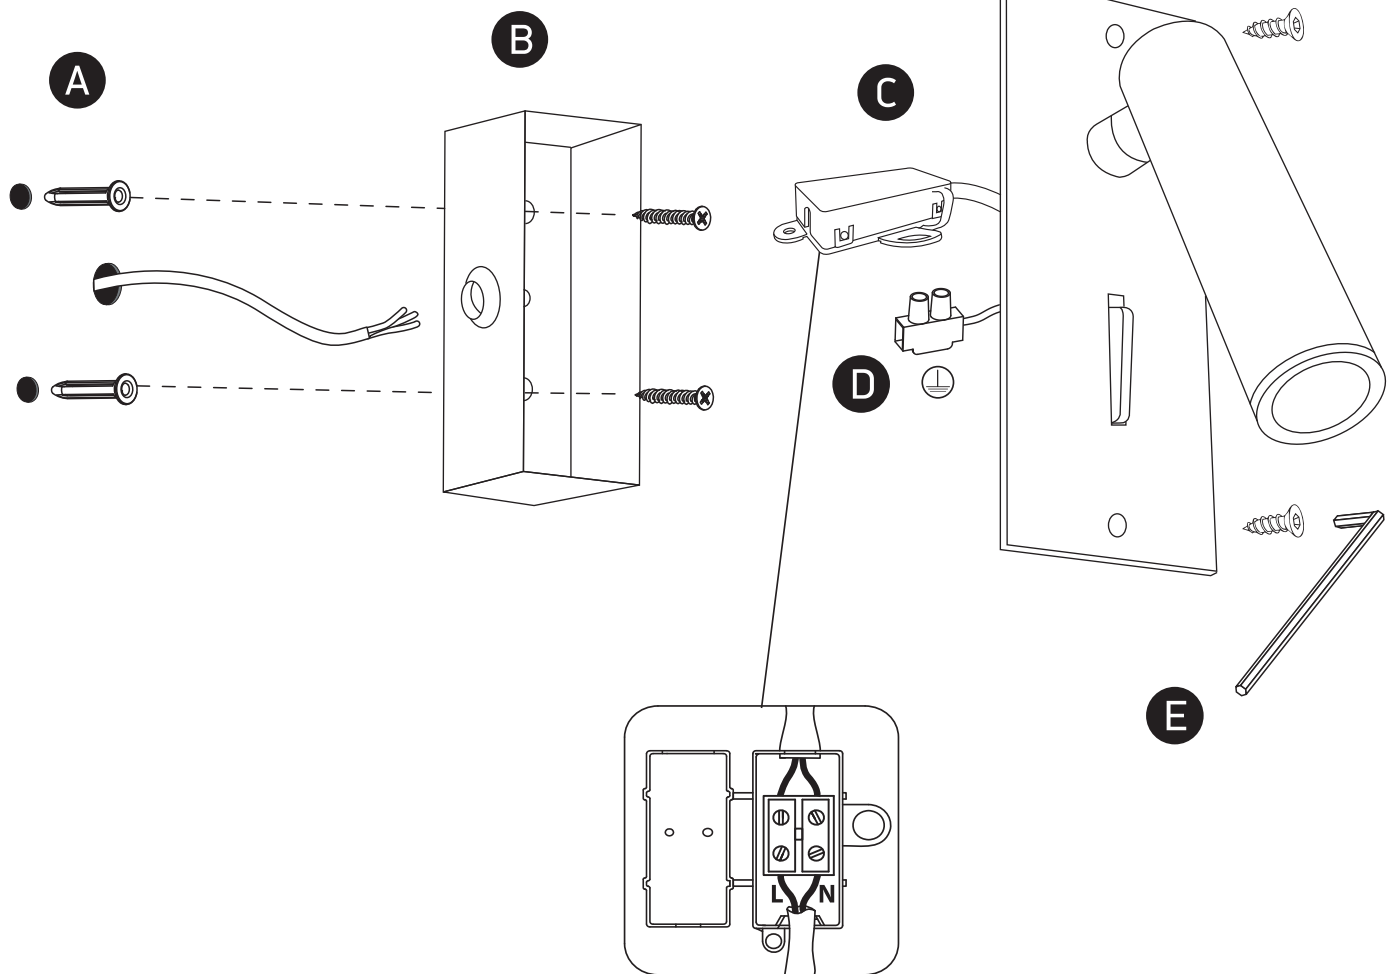

# INSTALLATION MANUAL

65746R

ecolight

ADJUSTABLE

80  
CRI

100-240V | 3W | IP20 | Aluminium

Complete with 700mA driver.

one  
LIGHT

## Warnings:

1. Make sure that the product is installed properly before connecting to electricity.
2. Do not cover the fitting.
3. Maintenance and installation should only be carried out by a professional electrician.