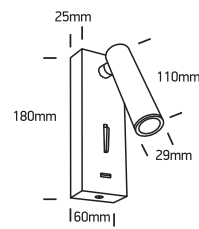

INSTALLATION MANUAL

65746A

ecolight

ADJUSTABLE

100-240V | 3W | IP20 | Aluminium

Complete with driver.
With switch and USB 2A.

80
CRI

Warnings: