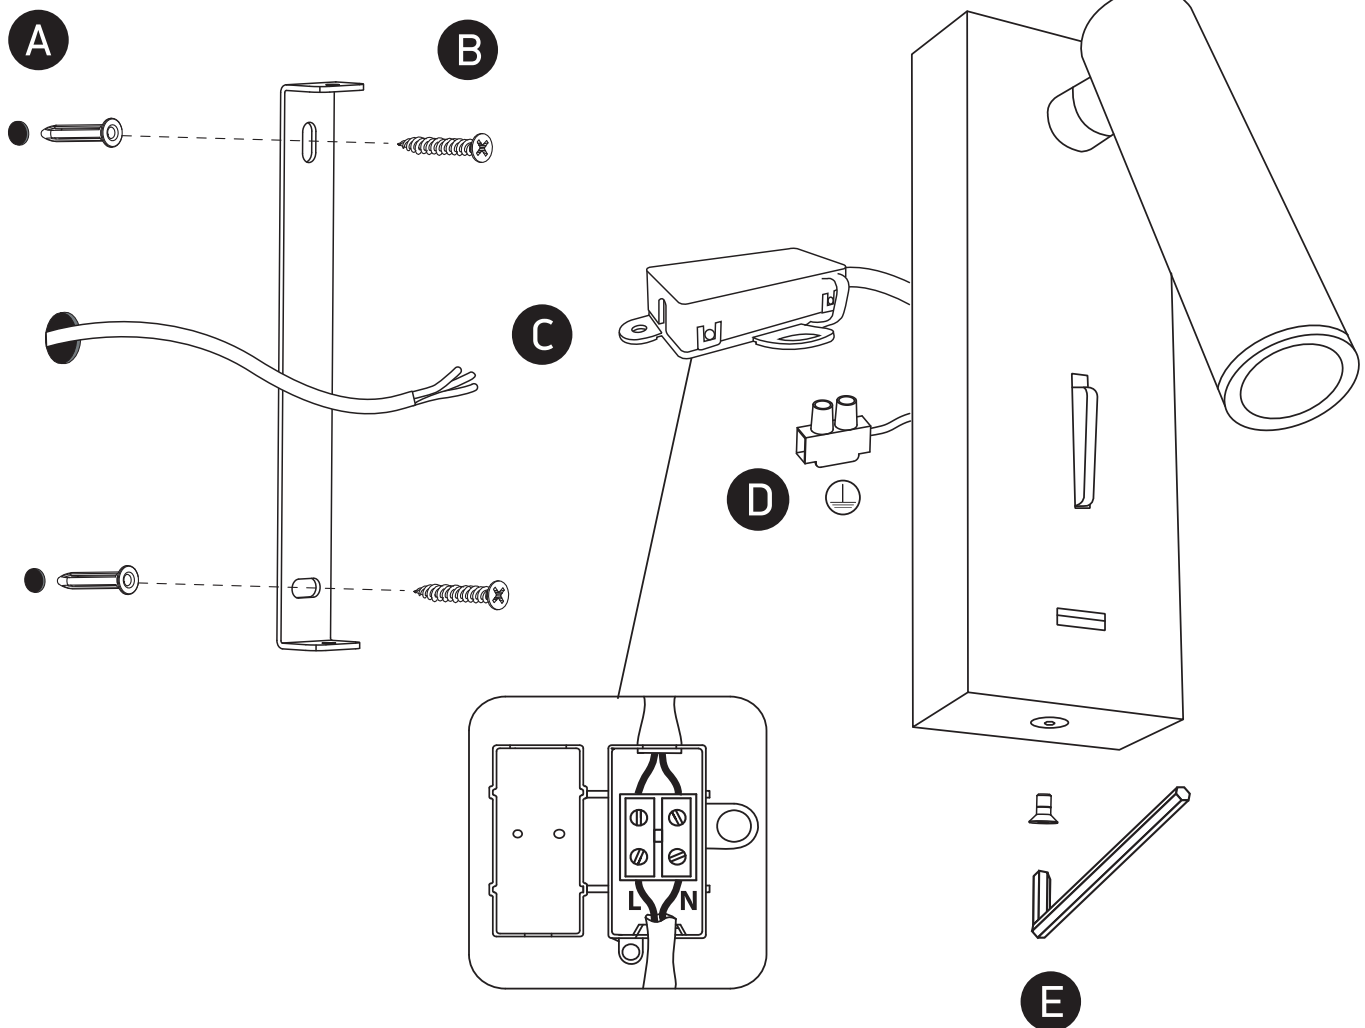

INSTALLATION MANUAL

65746A

ecolight

ADJUSTABLE

100-240V | 3W | IP20 | Aluminium

Complete with driver.
With switch and USB 2A.

80
CRI

Warnings:

1. Make sure that the product is installed properly before connecting to electricity.
2. Do not cover the fitting.
3. Maintenance and installation should only be carried out by a professional electrician.