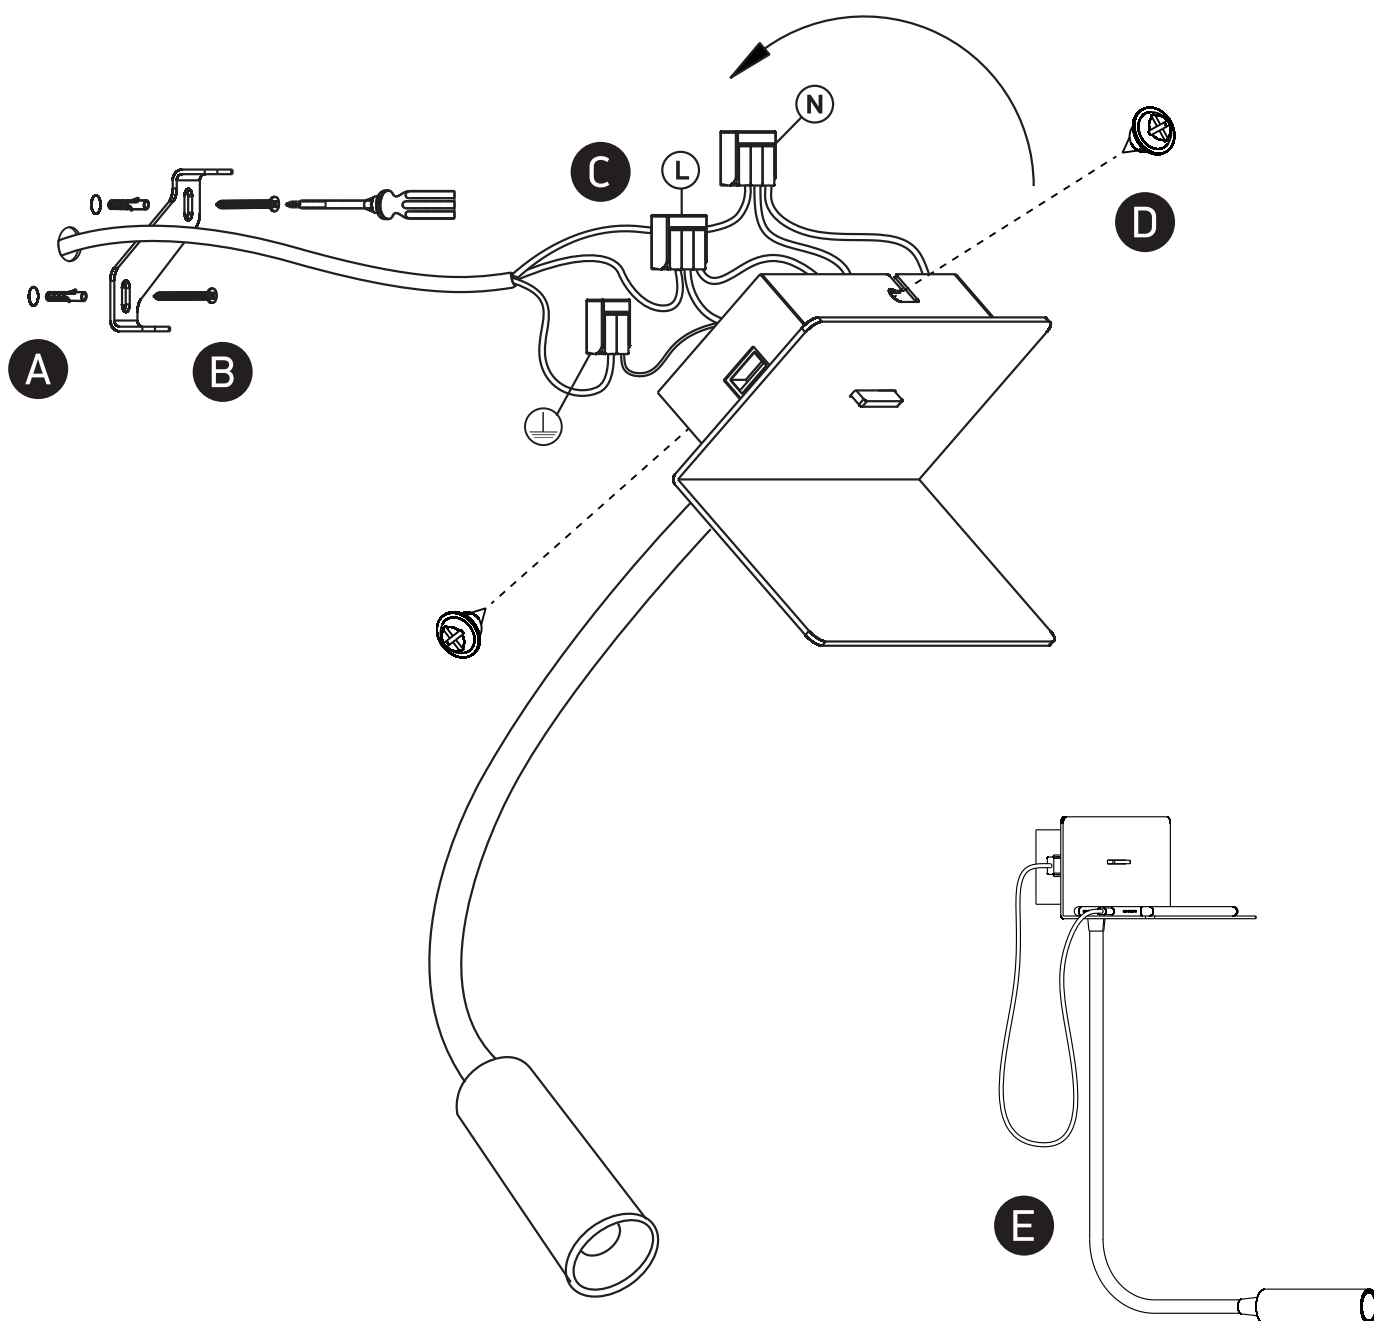

INSTALLATION MANUAL

65744

ecolight

100-240V | 3W | IP20 | Aluminium

Complete with driver.
USB charging socket.

85
CRI

one
LIGHT

Warnings:

1. Make sure that the product is installed properly before connecting to electricity.
2. Do not cover the fitting.
3. Maintenance and installation should only be carried out by a professional electrician.