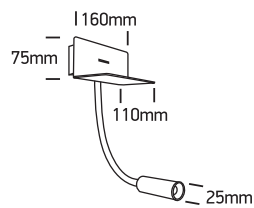

INSTALLATION MANUAL

65744

ecolight

100-240V | 3W | IP20 | Aluminium

Complete with driver.
USB charging socket.

85
CRI

one
LIGHT

Warnings: