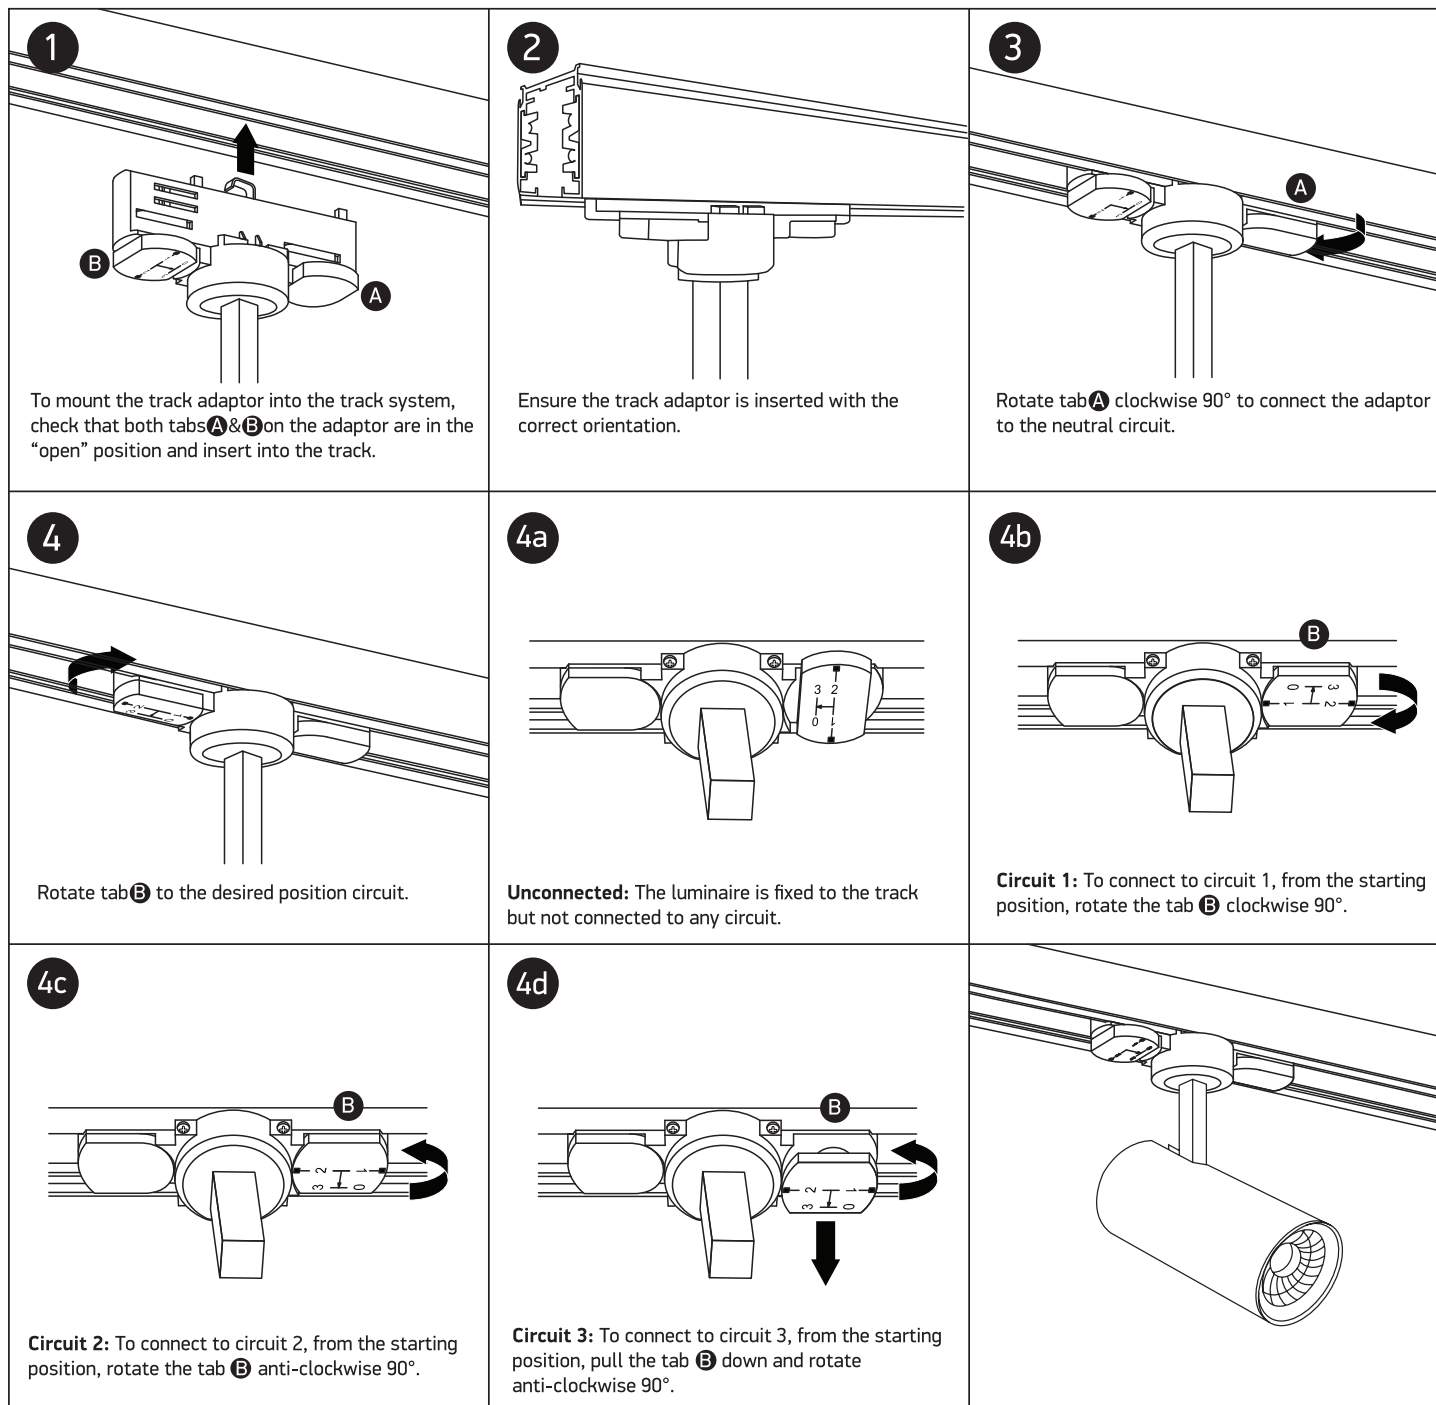

INSTALLATION MANUAL

65642BT

ecotrackspot

ADJUSTABLE

80 CRI

20W | 230V | 50/60Hz | IP20 | Aluminium | Adjustable

Complete with driver.

one
LIGHT