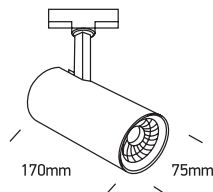

INSTALLATION MANUAL

65642BT

ecotrackspot

ADJUSTABLE

80 CRI

20W | 230V | 50/60Hz | IP20 | Aluminium | Adjustable

Complete with driver.

one
LIGHT