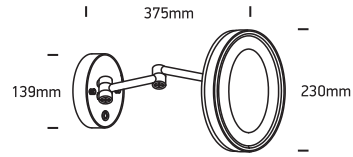

INSTALLATION MANUAL

60204

ecolight

100-240V | SMD LED | 7W | IP44 | Die cast + Mirror

Complete with driver.

one
LIGHT

Warnings:

1. Make sure that the product is installed properly before connecting to electricity.
2. Do not cover the fitting.
3. Maintenance and installation should only be carried out by a professional electrician.