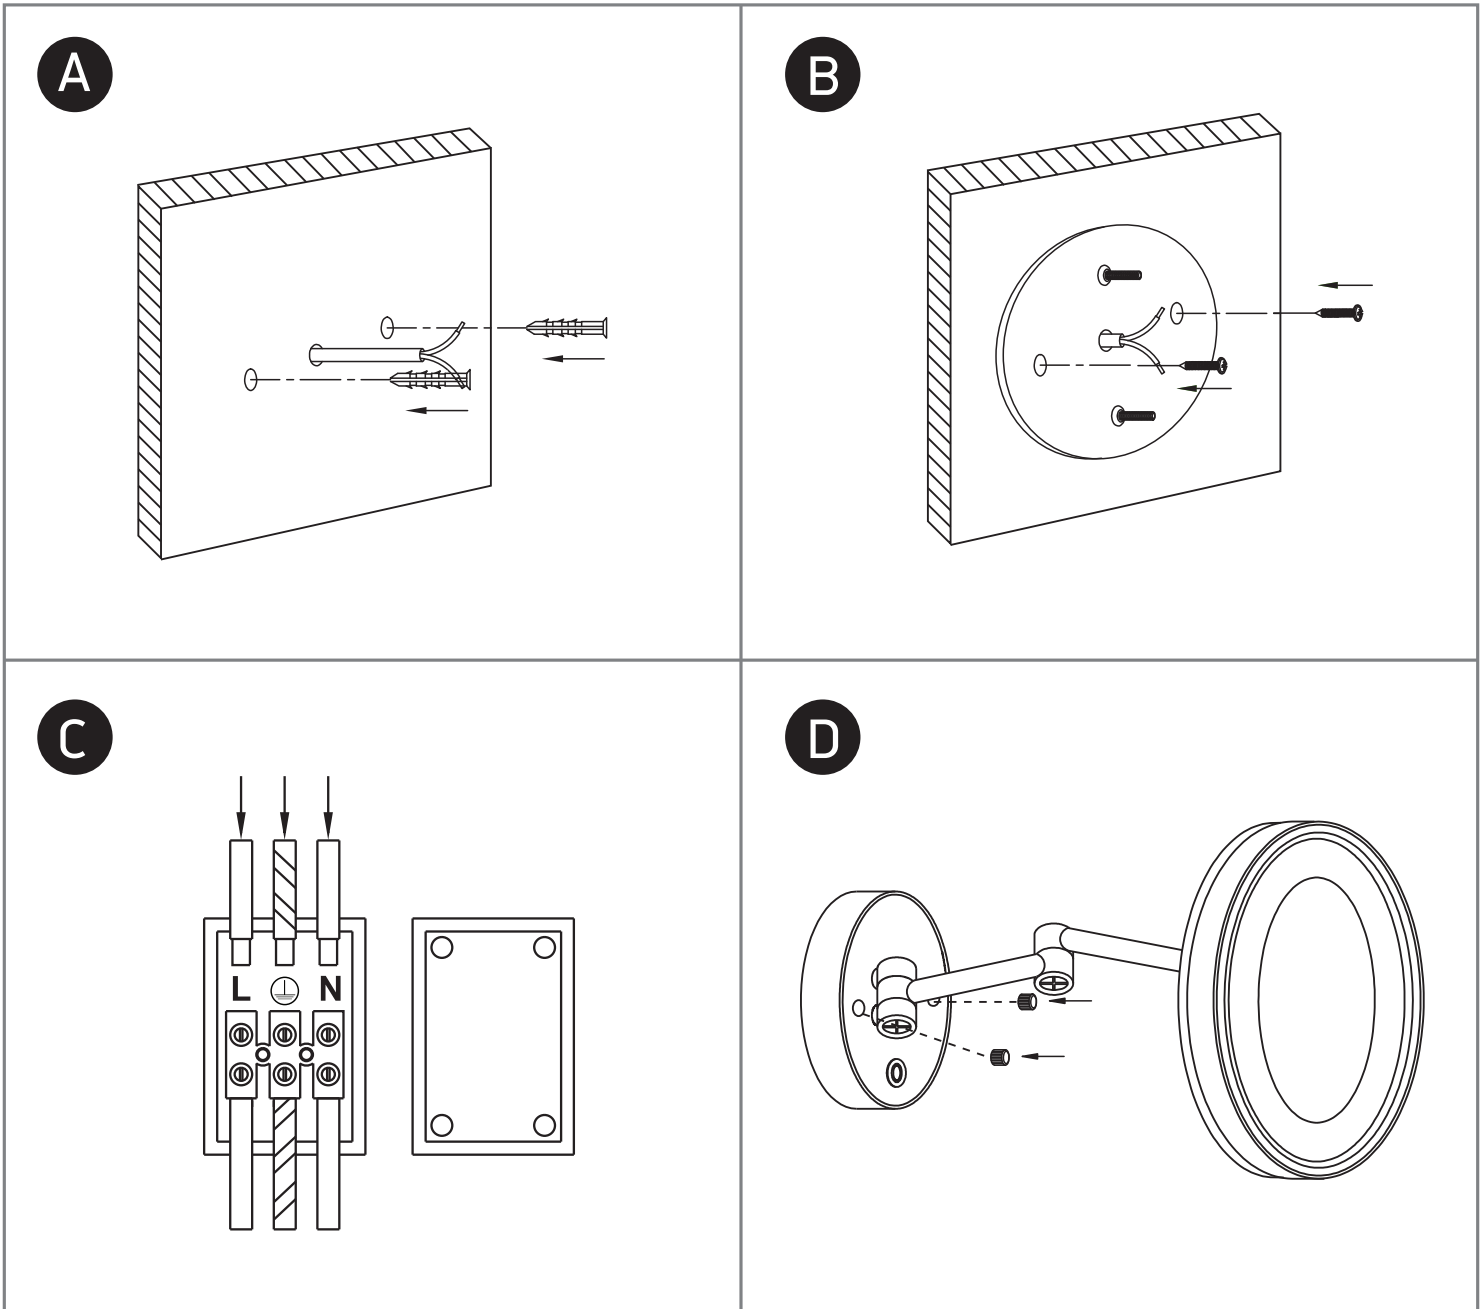

INSTALLATION MANUAL

60204

ecolight

100-240V | SMD LED | 7W | IP44 | Die cast + Mirror

Complete with driver.

one
LIGHT

Warnings:

1. Make sure that the product is installed properly before connecting to electricity.
2. Do not cover the fitting.
3. Maintenance and installation should only be carried out by a professional electrician.