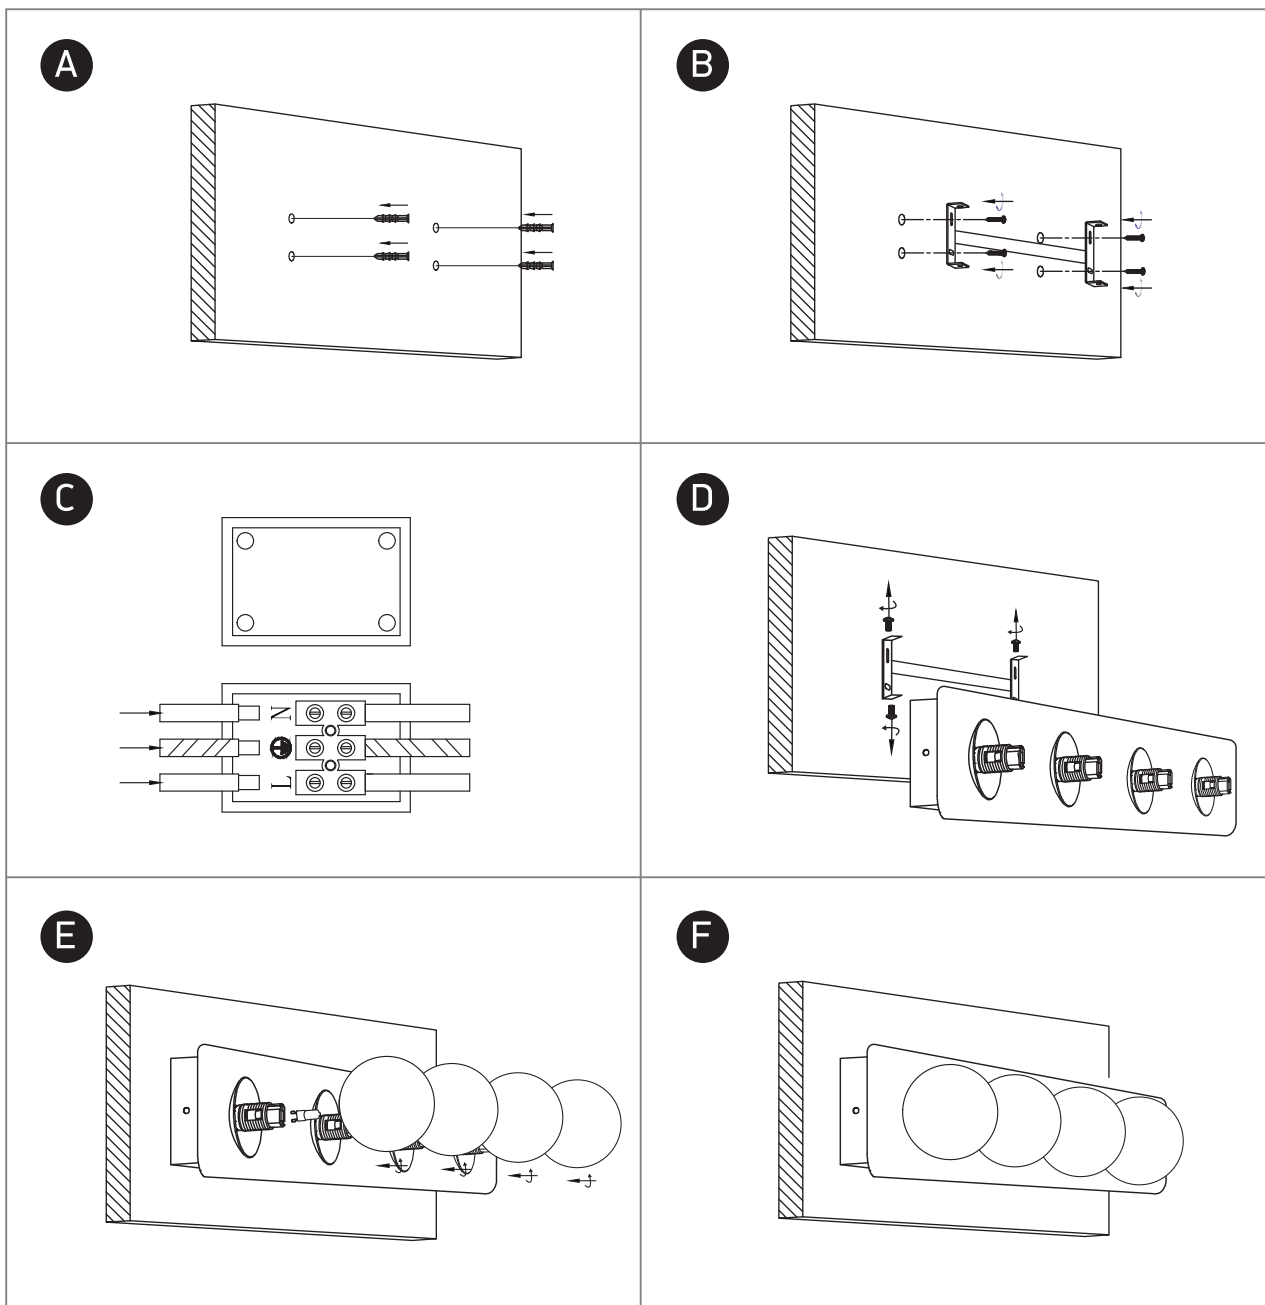

INSTALLATION MANUAL

60107D

100-240V | G9 | 4x28W | IP44 | Metal + glass

Warnings:

1. Make sure that the product is installed properly before connecting to electricity.
2. Do not cover the fitting.
3. Maintenance and installation should only be carried out by a professional electrician.