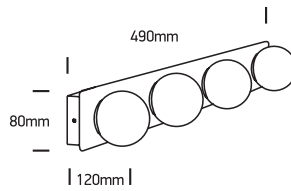

INSTALLATION MANUAL

60107D

100-240V | G9 | 4x28W | IP44 | Metal + glass

Warnings:

1. Make sure that the product is installed properly before connecting to electricity.
2. Do not cover the fitting.
3. Maintenance and installation should only be carried out by a professional electrician.