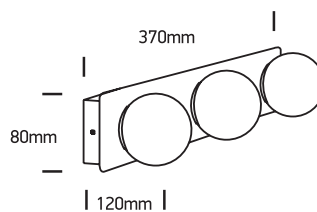

INSTALLATION MANUAL

60107C

100-240V | G9 | 3x28W | IP44 | Metal + glass

Warnings:

1. Make sure that the product is installed properly before connecting to electricity.
2. Do not cover the fitting.
3. Maintenance and installation should only be carried out by a professional electrician.