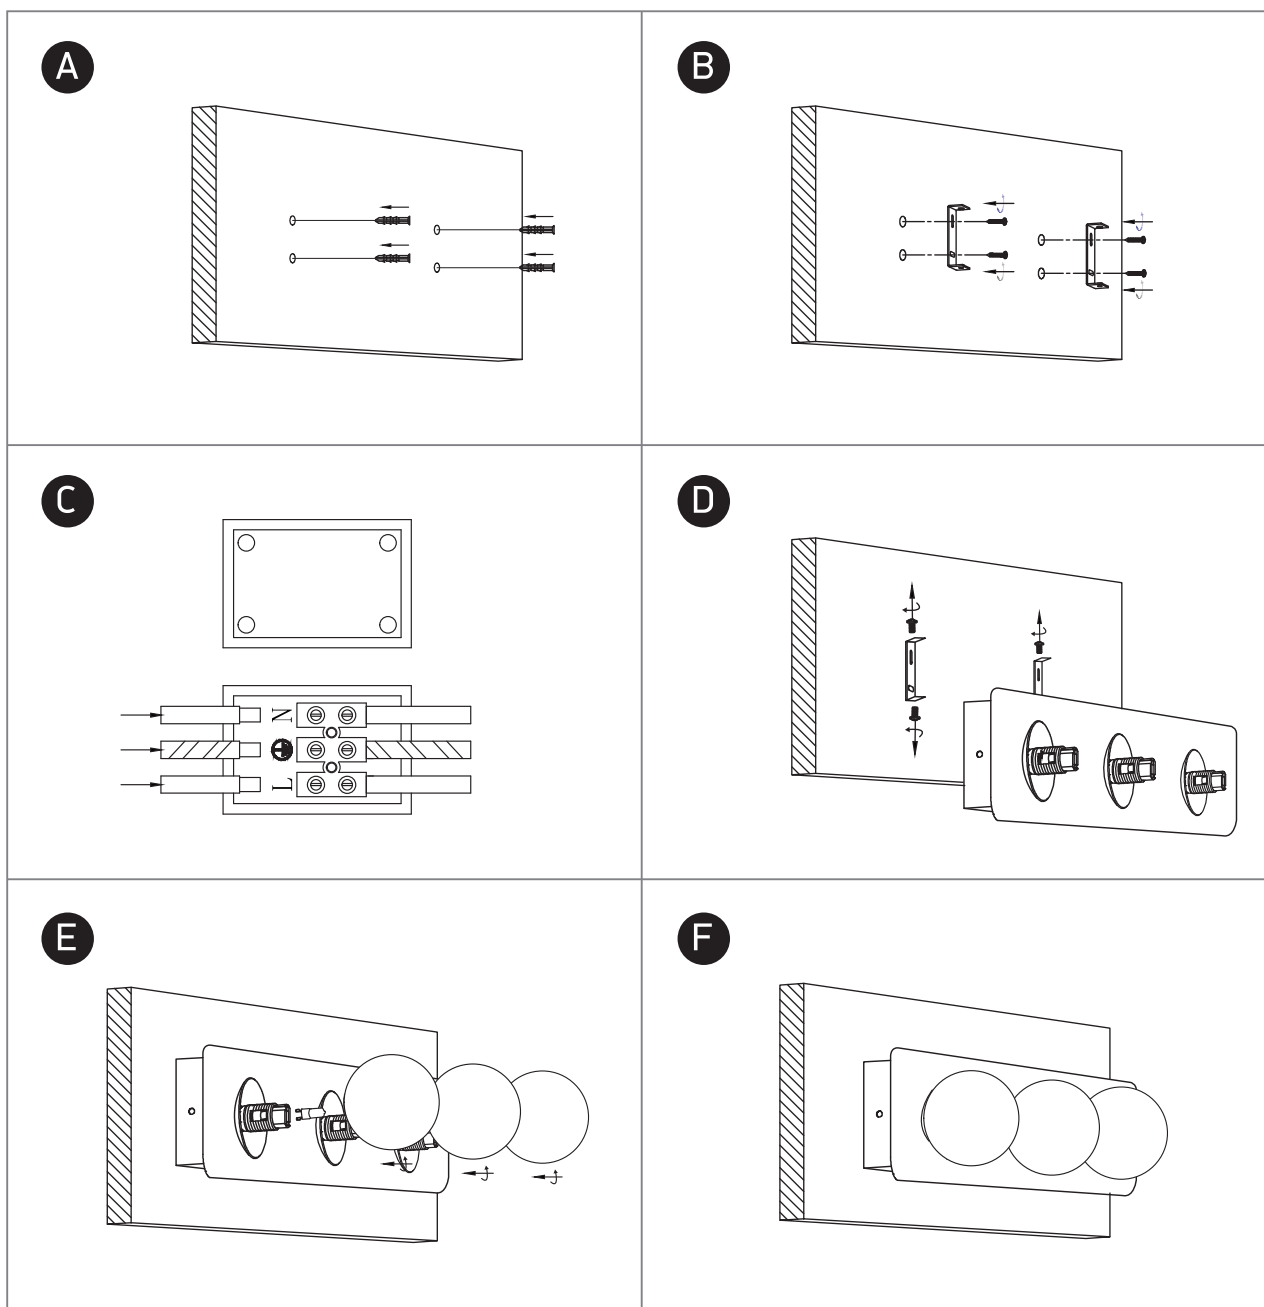

INSTALLATION MANUAL

60107C

100-240V | G9 | 3x28W | IP44 | Metal + glass

Warnings:

1. Make sure that the product is installed properly before connecting to electricity.
2. Do not cover the fitting.
3. Maintenance and installation should only be carried out by a professional electrician.