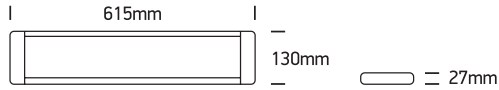

INSTALLATION MANUAL

38225M, 38248M

ecolight

80 CRI

Complete with driver.

one
LIGHT

38225M: 230V | SMD 2835 | 25W | IP20 | Aluminium + plastic

38248M: 230V | SMD 2835 | 48W | IP20 | Aluminium + plastic