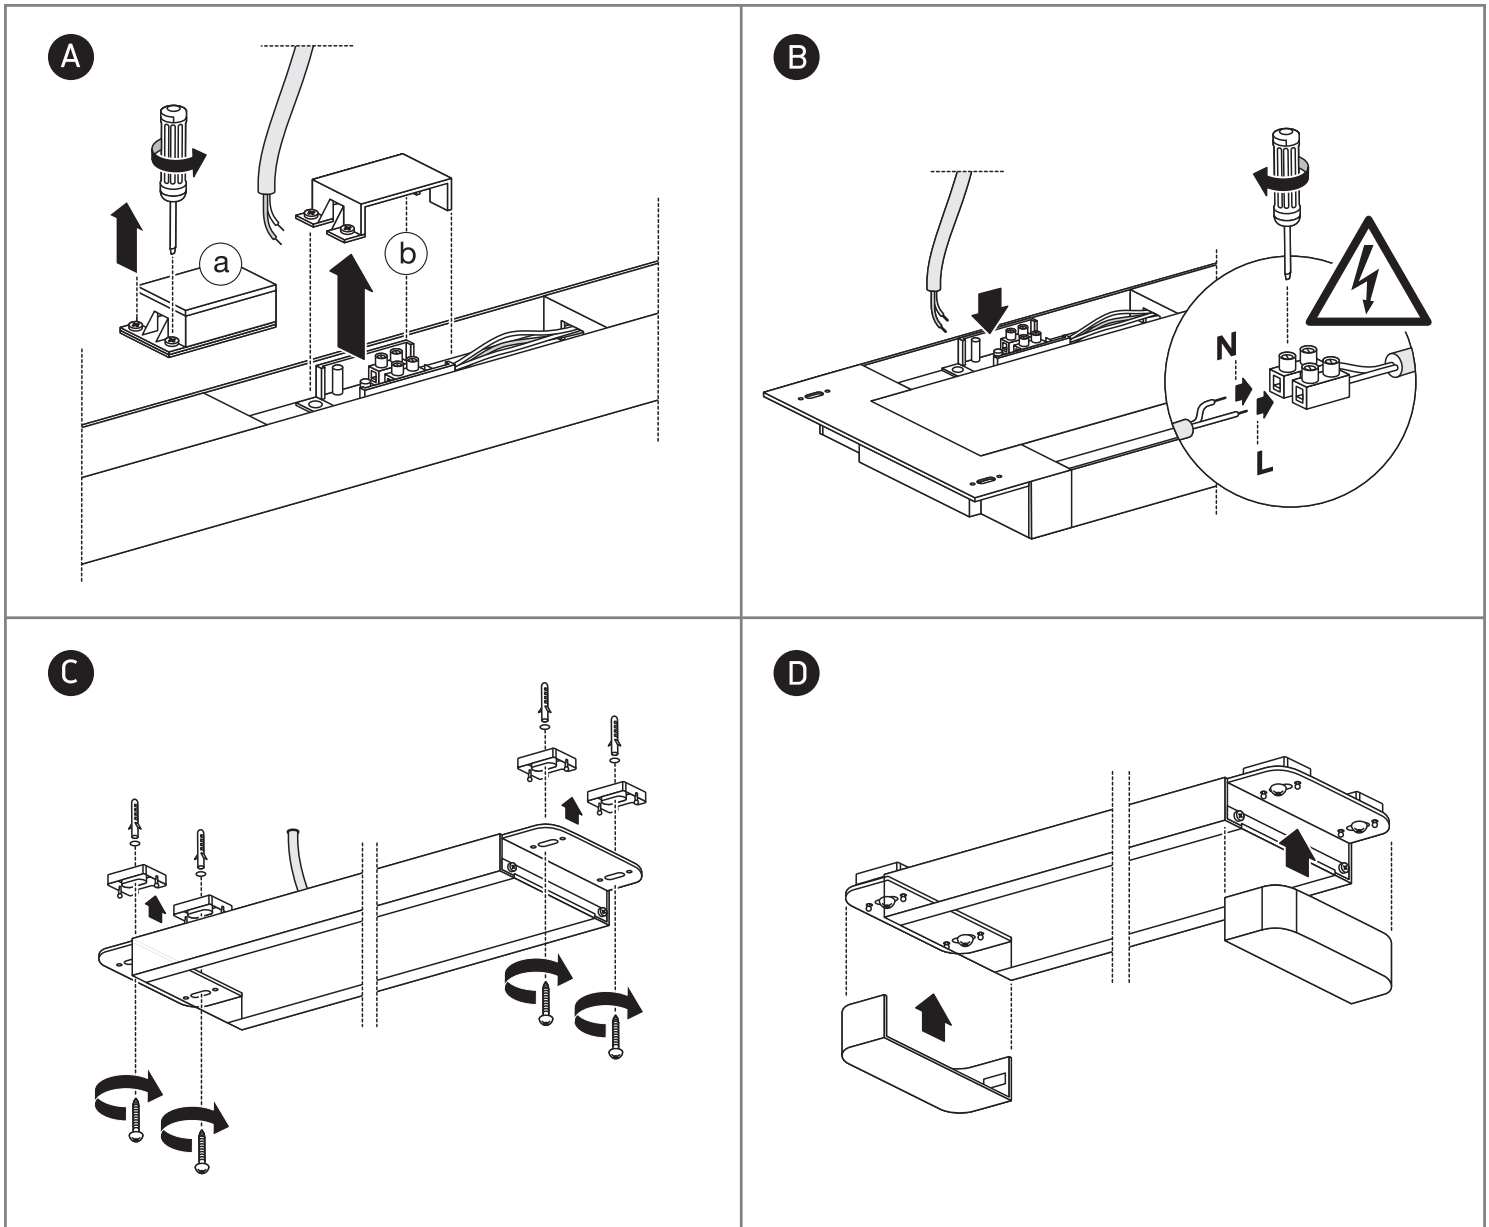

INSTALLATION MANUAL

38225M, 38248M

ecolight

80 CRI

Complete with driver.

one
LIGHT

38225M: 230V | SMD 2835 | 25W | IP20 | Aluminium + plastic

38248M: 230V | SMD 2835 | 48W | IP20 | Aluminium + plastic