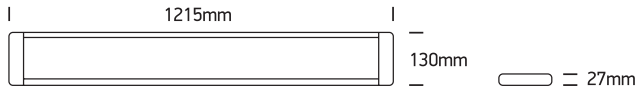

INSTALLATION MANUAL

38225M, 38248M

ecolight

80 CRI

Complete with driver.

one
LIGHT

38225M: 230V | SMD 2835 | 25W | IP20 | Aluminium + plastic

38248M: 230V | SMD 2835 | 48W | IP20 | Aluminium + plastic