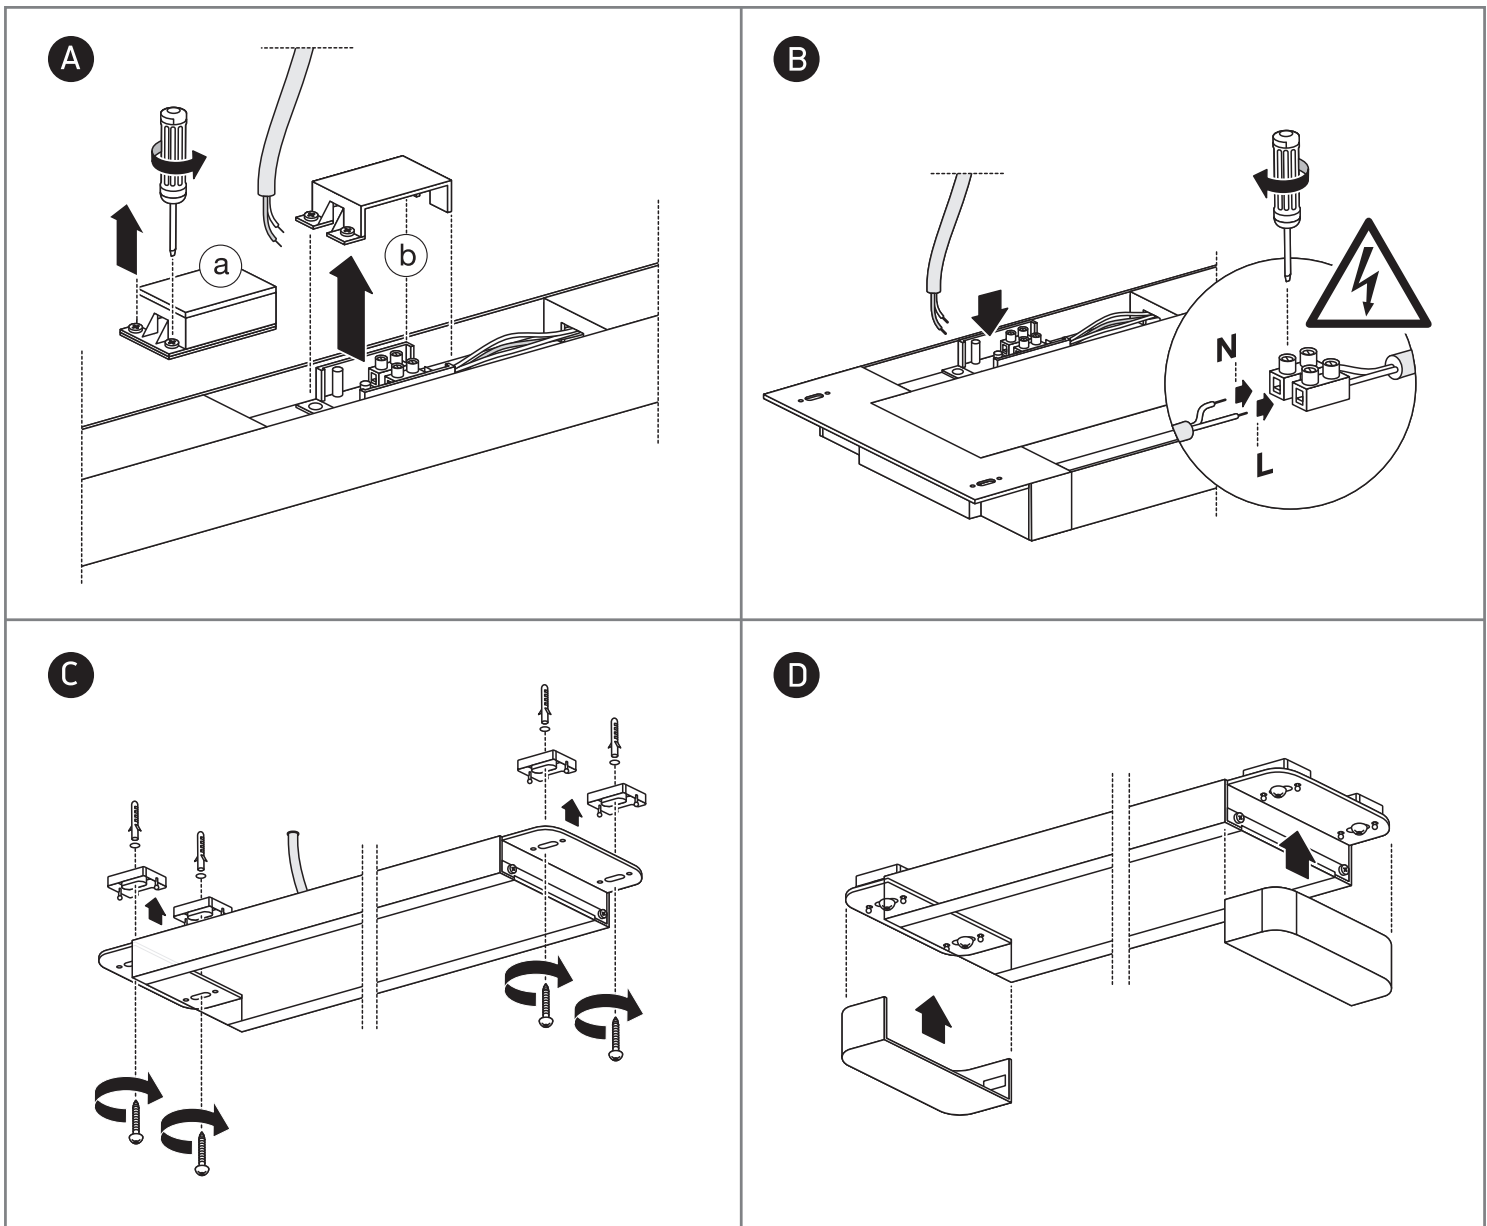

INSTALLATION MANUAL

38225M, 38248M

ecolight

80 CRI

Complete with driver.

one
LIGHT

38225M: 230V | SMD 2835 | 25W | IP20 | Aluminium + plastic

38248M: 230V | SMD 2835 | 48W | IP20 | Aluminium + plastic