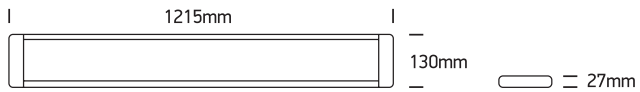

INSTALLATION MANUAL

38225M, 38248M

ecolight

80 CRI

Complete with driver.

one
LIGHT

38225M: 230V | SMD 2835 | 25W | IP20 | Aluminium + plastic

38248M: 230V | SMD 2835 | 48W | IP20 | Aluminium + plastic