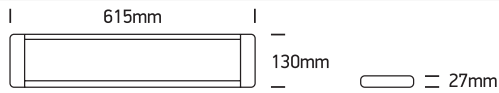

INSTALLATION MANUAL

38225M, 38248M

ecolight

80 CRI

Complete with driver.

one
LIGHT

38225M: 230V | SMD 2835 | 25W | IP20 | Aluminium + plastic

38248M: 230V | SMD 2835 | 48W | IP20 | Aluminium + plastic