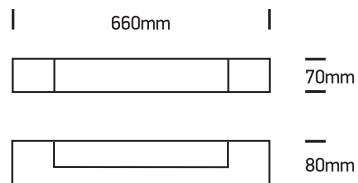

# INSTALLATION MANUAL

38114GE

100-240V | T8 | IP44 | Die cast + acrylic