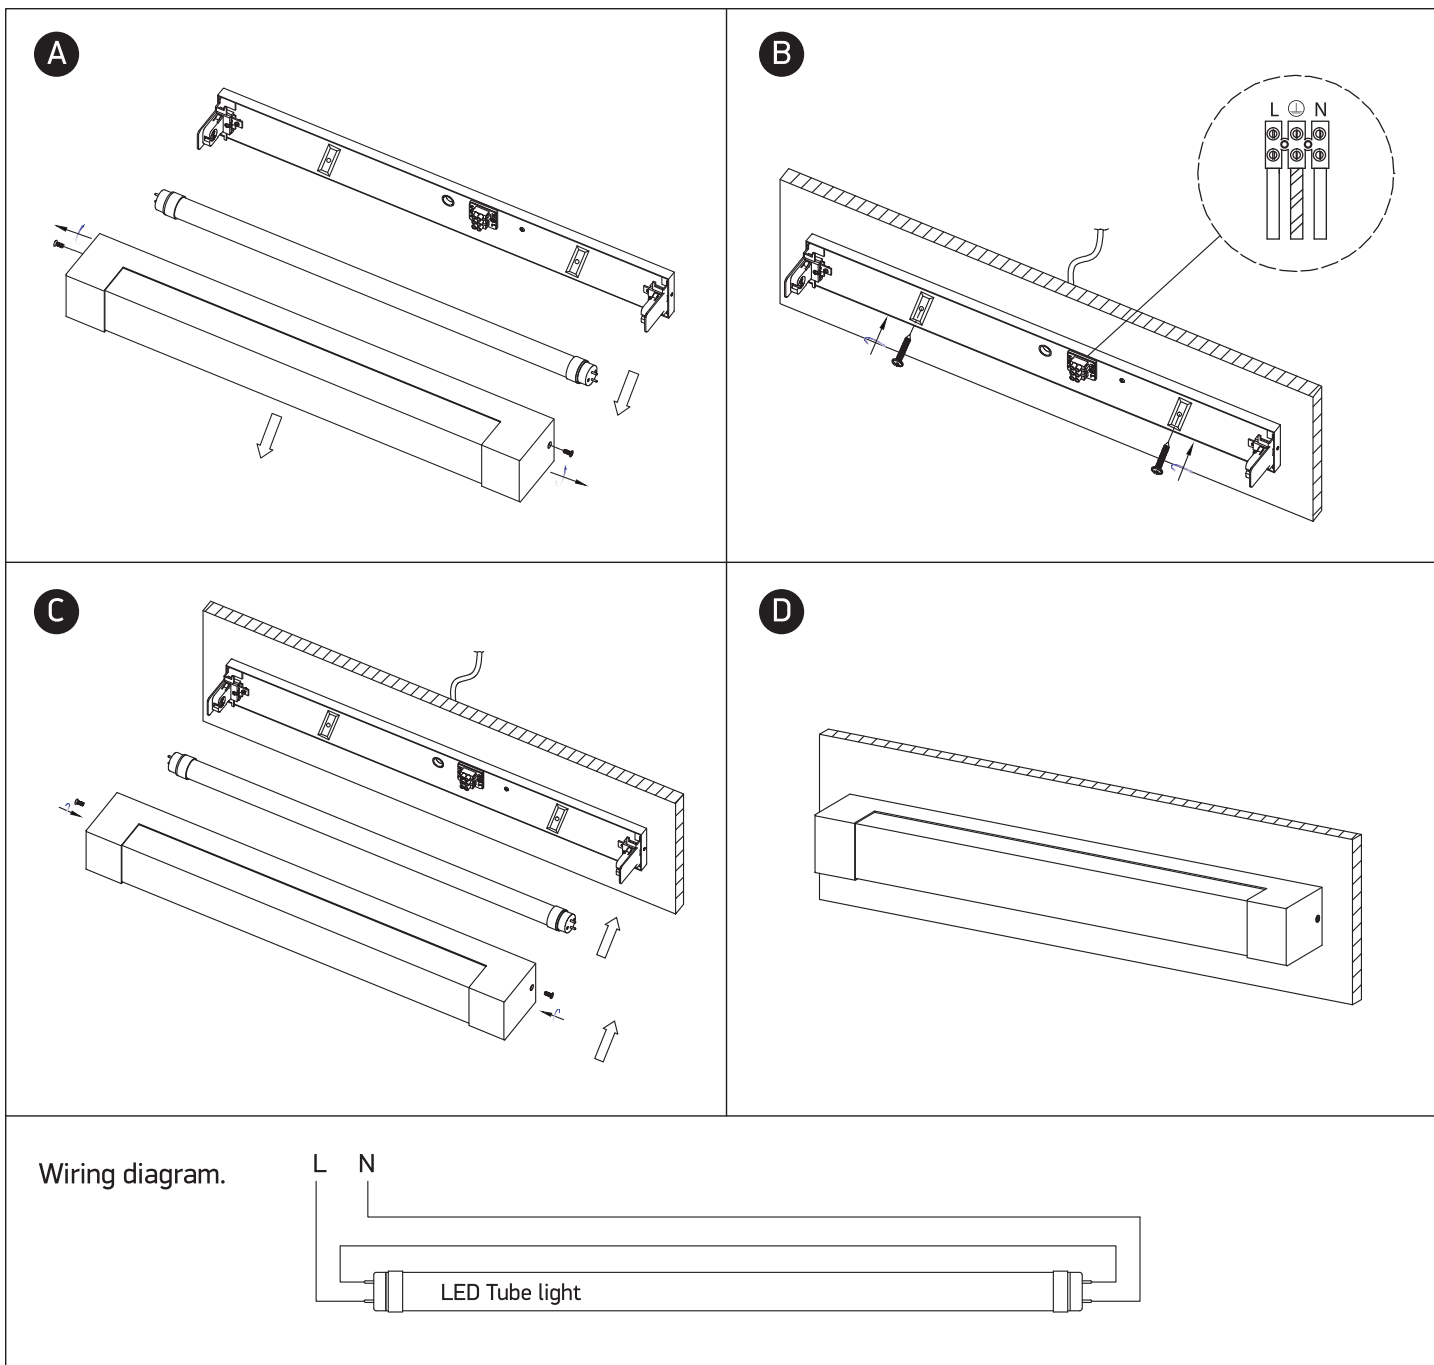

# INSTALLATION MANUAL

38114GE

100-240V | T8 | IP44 | Die cast + acrylic