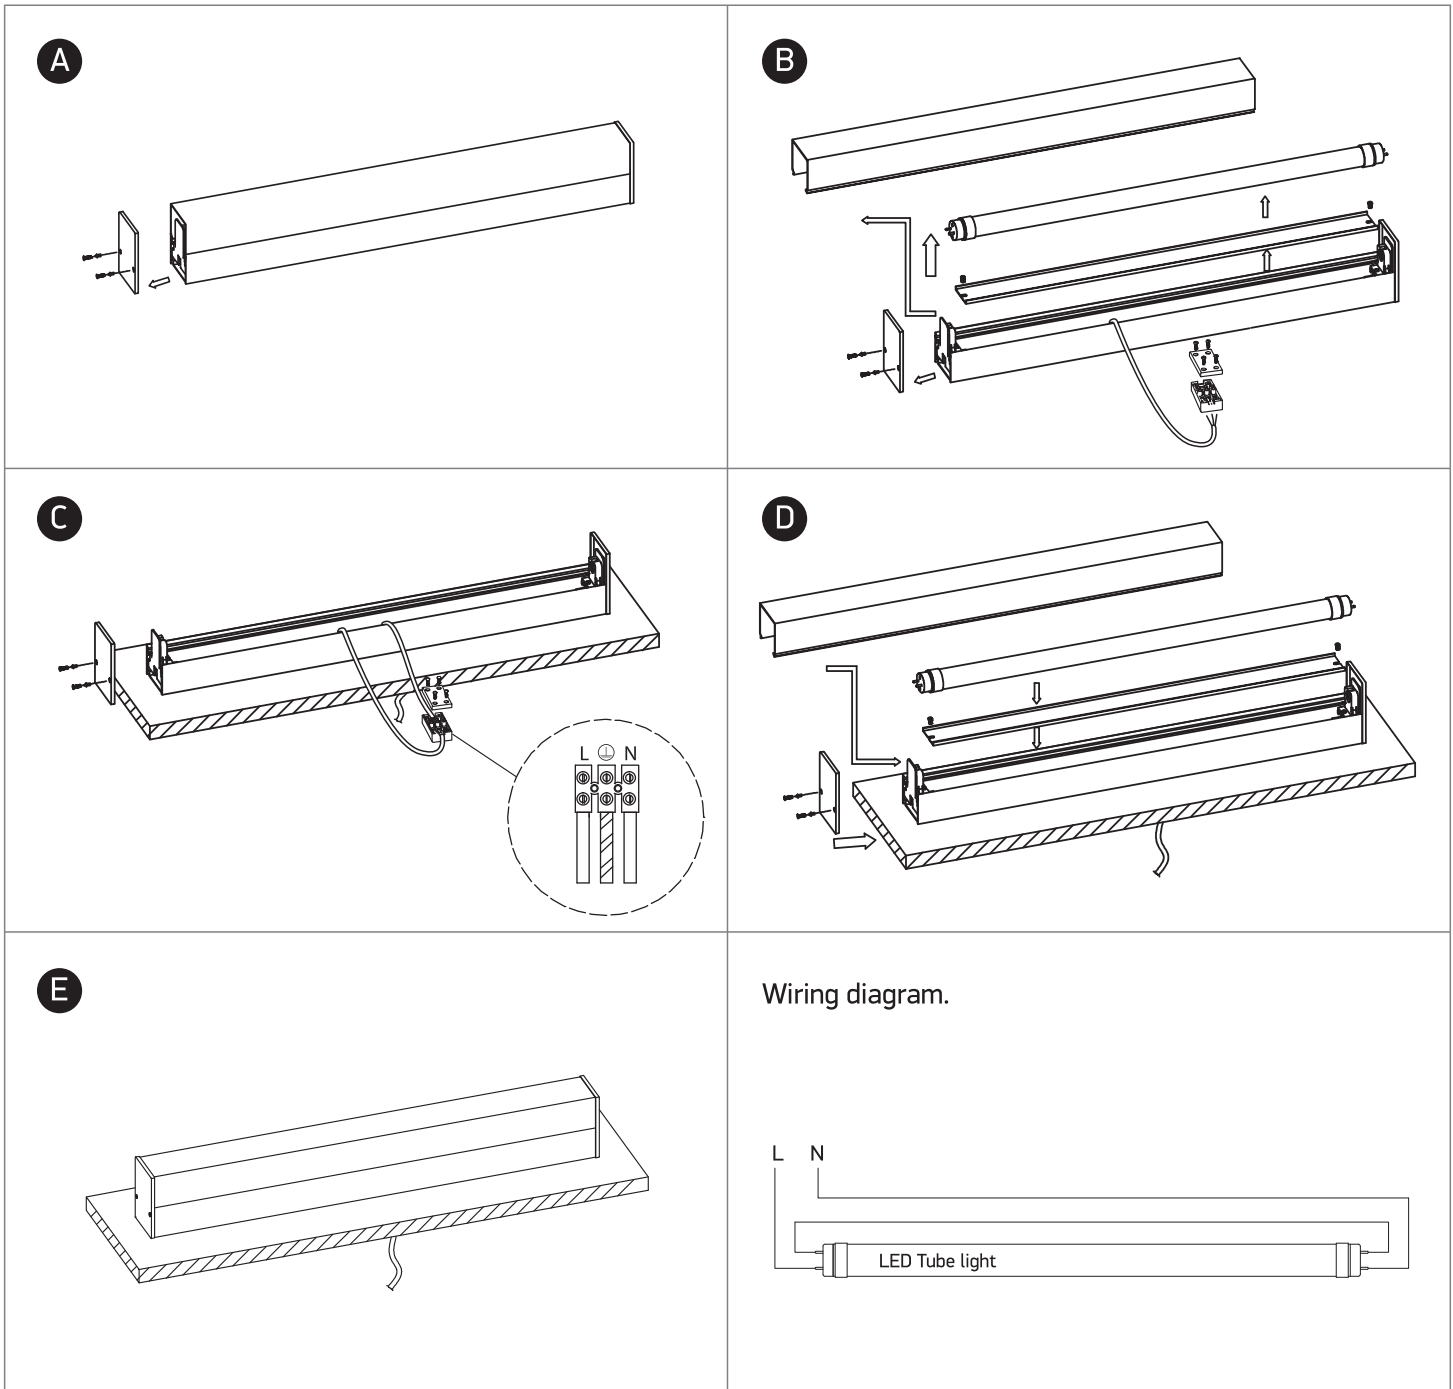

INSTALLATION MANUAL

38114EE

100-240V | T8 | IP44 | Die cast + acrylic

Warnings:

1. Make sure that the product is installed properly before connecting to electricity.
2. Do not cover the fitting.
3. Maintenance and installation should only be carried out by a professional electrician.