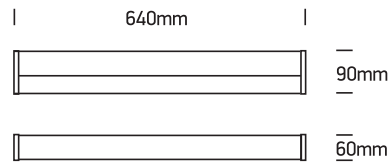

INSTALLATION MANUAL

38114EE

100-240V | T8 | IP44 | Die cast + acrylic

Warnings:

1. Make sure that the product is installed properly before connecting to electricity.
2. Do not cover the fitting.
3. Maintenance and installation should only be carried out by a professional electrician.