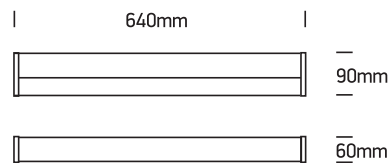

INSTALLATION MANUAL

38114DE

100-240V | T8 | IP44 | Die cast + acrylic

Warnings:

1. Make sure that the product is installed properly before connecting to electricity.
2. Do not cover the fitting.
3. Maintenance and installation should only be carried out by a professional electrician.