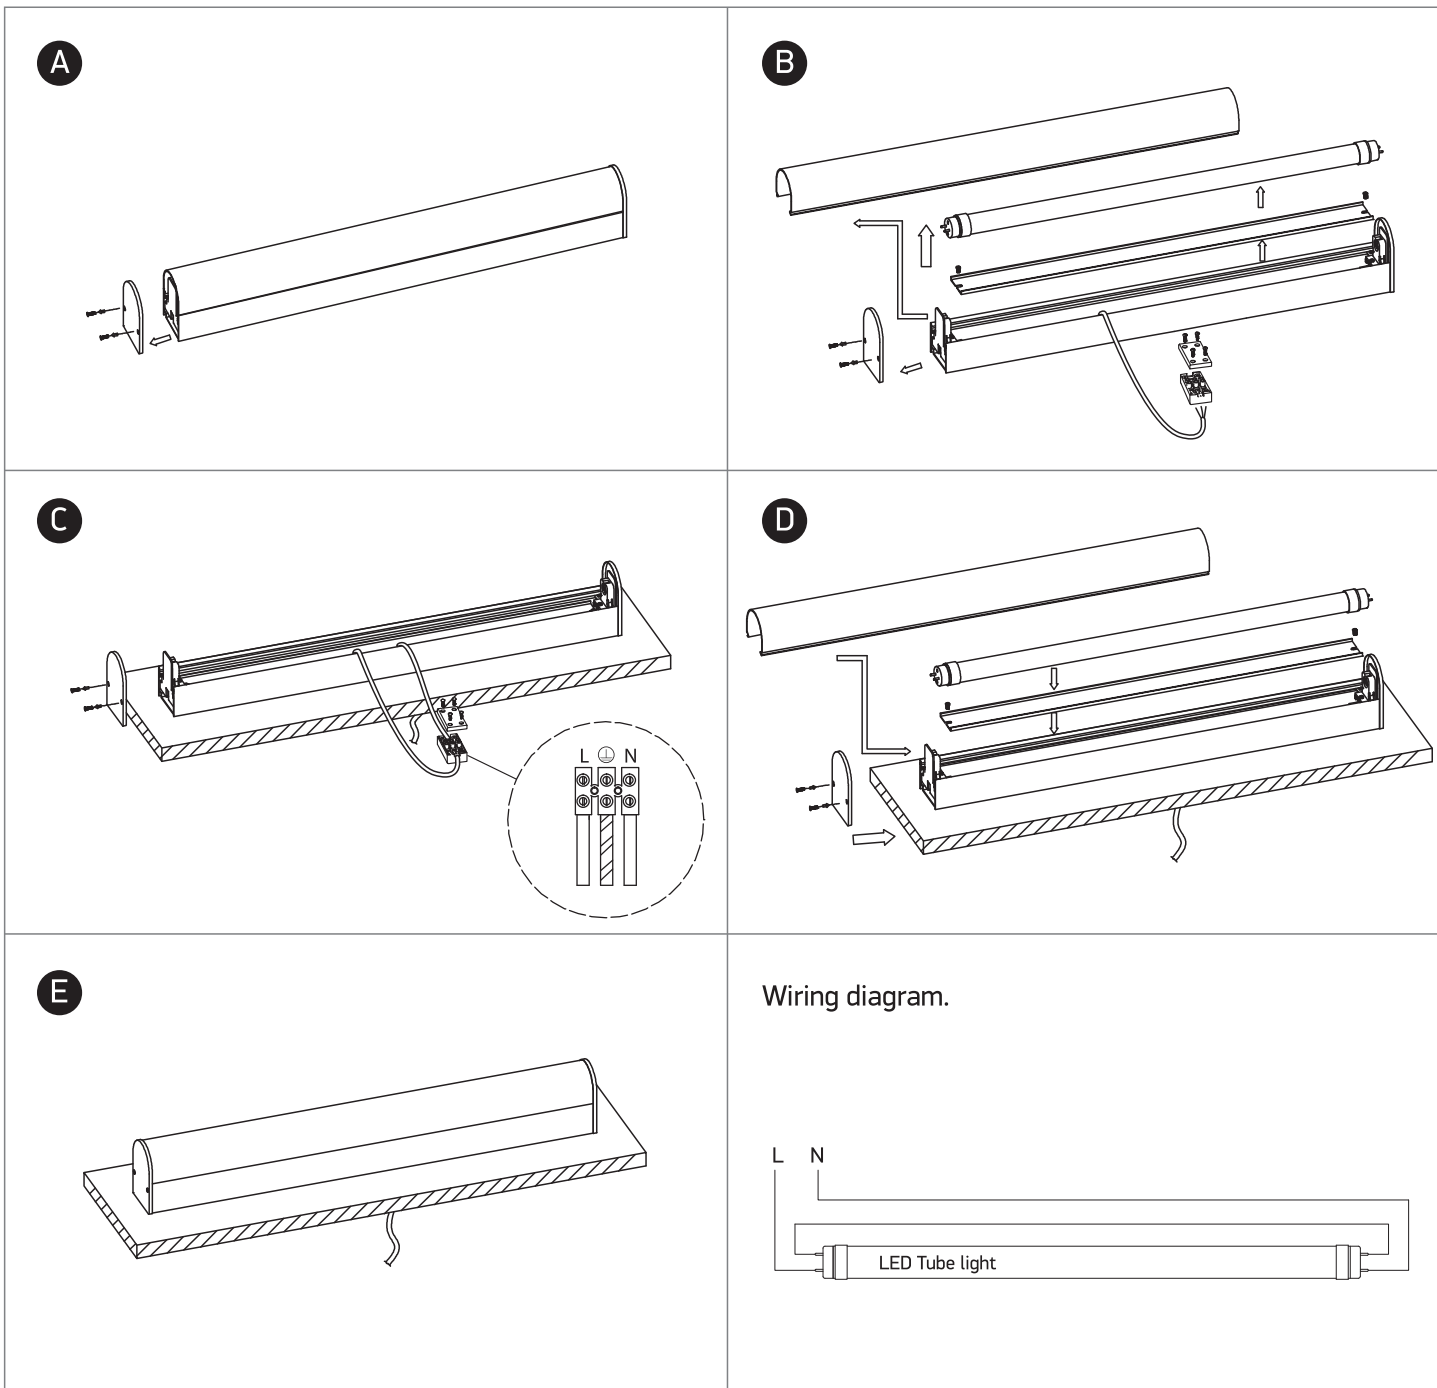

INSTALLATION MANUAL

38114DE

100-240V | T8 | IP44 | Die cast + acrylic

Warnings:

1. Make sure that the product is installed properly before connecting to electricity.
2. Do not cover the fitting.
3. Maintenance and installation should only be carried out by a professional electrician.