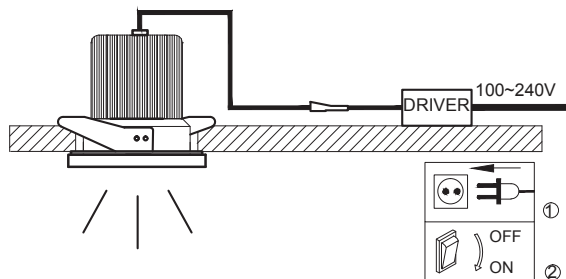

INSTALLATION MANUAL

10113P

ecoLED

100-240V | 15W | IP54 | Natural aluminium

Complete with LED driver

one
LIGHT

+ " RED
- " BLACK

A

Cutting Size
Ø75mm

B

C

Warnings:

1. Make sure that the product is installed properly before connecting to electricity.
2. Do not cover the fitting.
3. Maintenance and installation should only be carried out by a professional electrician.