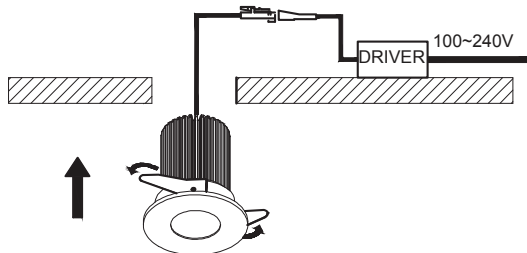

INSTALLATION MANUAL

10113P

ecoLED

100-240V | 15W | IP54 | Natural aluminium

Complete with LED driver

one
LIGHT

+ " RED
- " BLACK

A

Cutting Size
Ø75mm

B

C

Warnings:

1. Make sure that the product is installed properly before connecting to electricity.
2. Do not cover the fitting.
3. Maintenance and installation should only be carried out by a professional electrician.