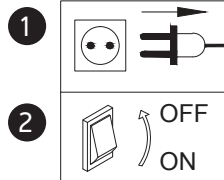

INSTALLATION MANUAL

10113P

ecoLED

100-240V | 15W | IP54 | Natural aluminium

Complete with LED driver

one
LIGHT

+ " RED
- " BLACK

A

Cutting Size
Ø75mm

B

C

Warnings:

1. Make sure that the product is installed properly before connecting to electricity.
2. Do not cover the fitting.
3. Maintenance and installation should only be carried out by a professional electrician.