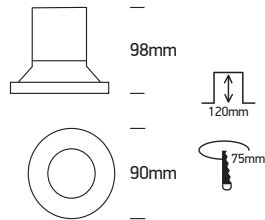

INSTALLATION MANUAL

10113P

ecoLED

100-240V | 15W | IP54 | Natural aluminium

Complete with LED driver

one
LIGHT

+ " RED
- " BLACK

A

Cutting Size
Ø75mm

B

C

Warnings:

1. Make sure that the product is installed properly before connecting to electricity.
2. Do not cover the fitting.
3. Maintenance and installation should only be carried out by a professional electrician.