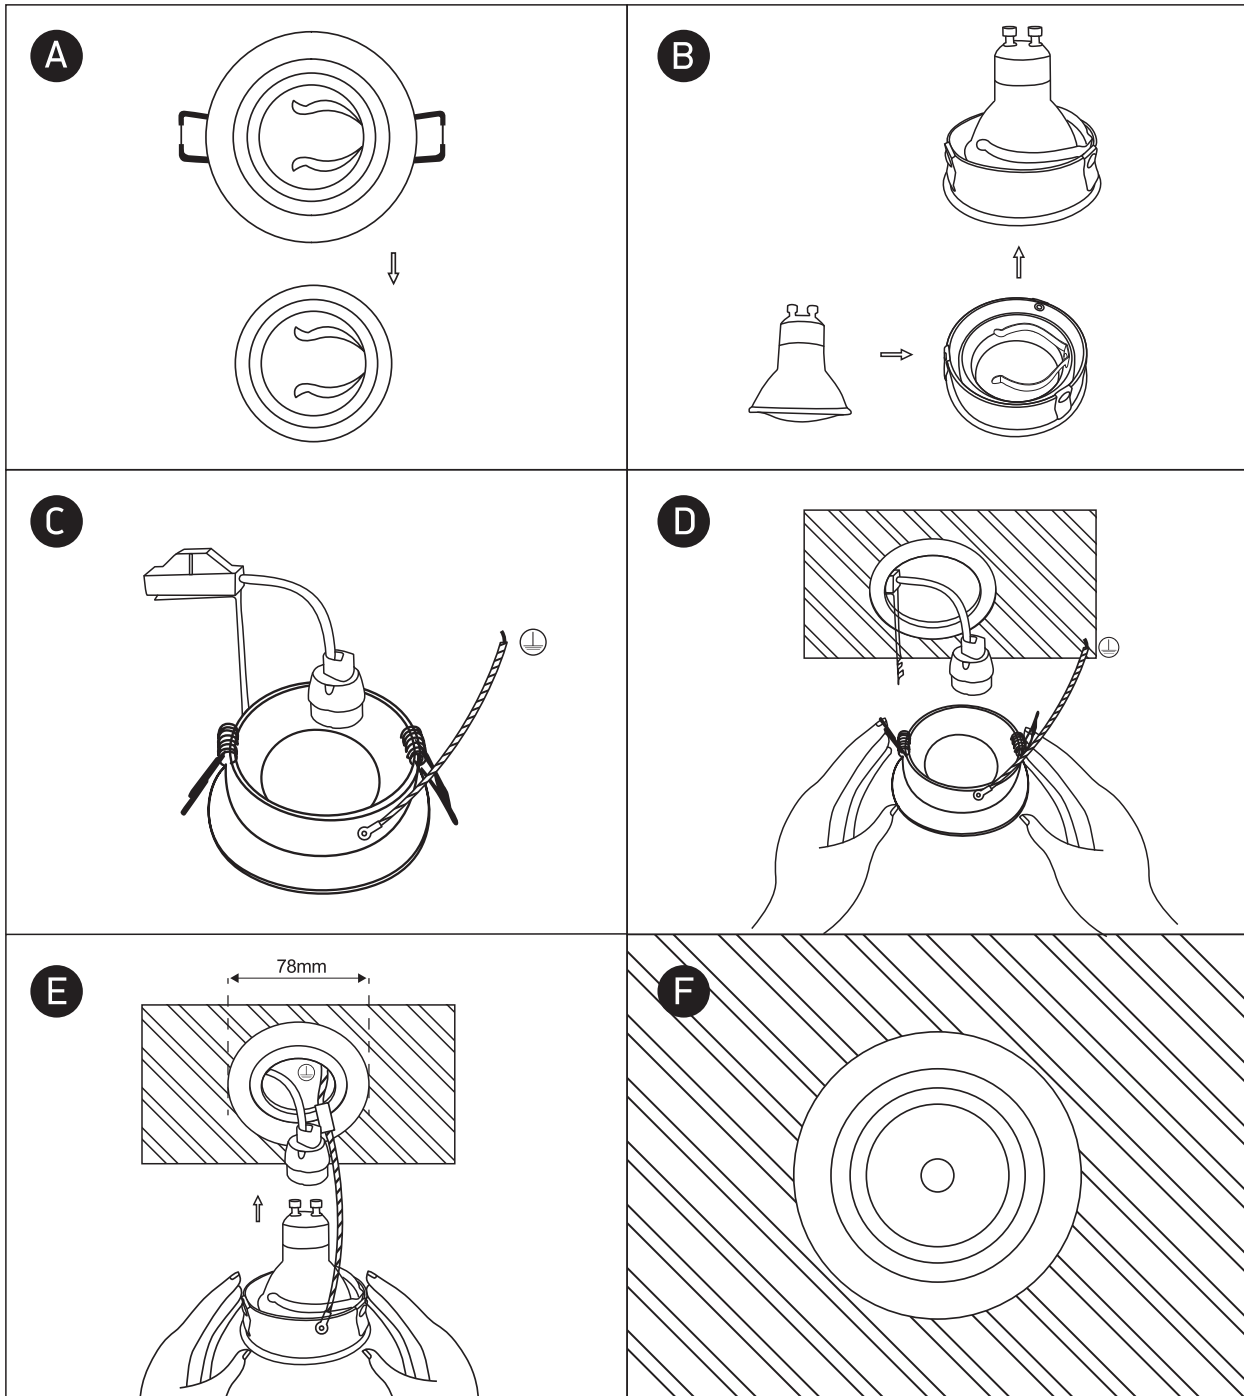

INSTALLATION MANUAL

10105ALG

DARK
LIGHT

93mm

150mm

120mm

78mm

15cm

100-240V | MR16 | GU10 | 50W | IP20 | Aluminium

Warnings:

1. Make sure that the product is installed properly before connecting to electricity.
2. Do not cover the fitting.
3. Maintenance and installation should only be carried out by a professional electrician.