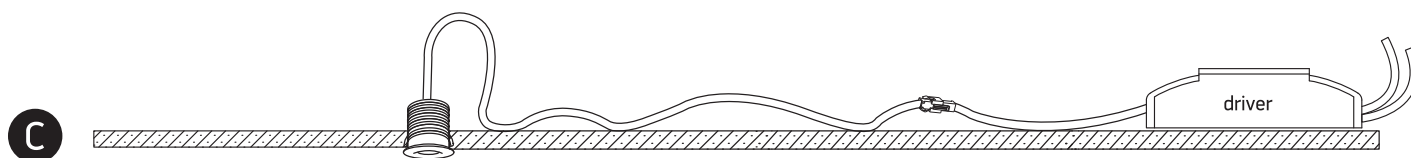

# INSTALLATION MANUAL

10101L

**ecolight**

85  
CRI

350mA | 1W | IP44 | Aluminium

Requires 350mA driver.

16mm

21mm

12mm

30mm

100cm

**one**  
LIGHT