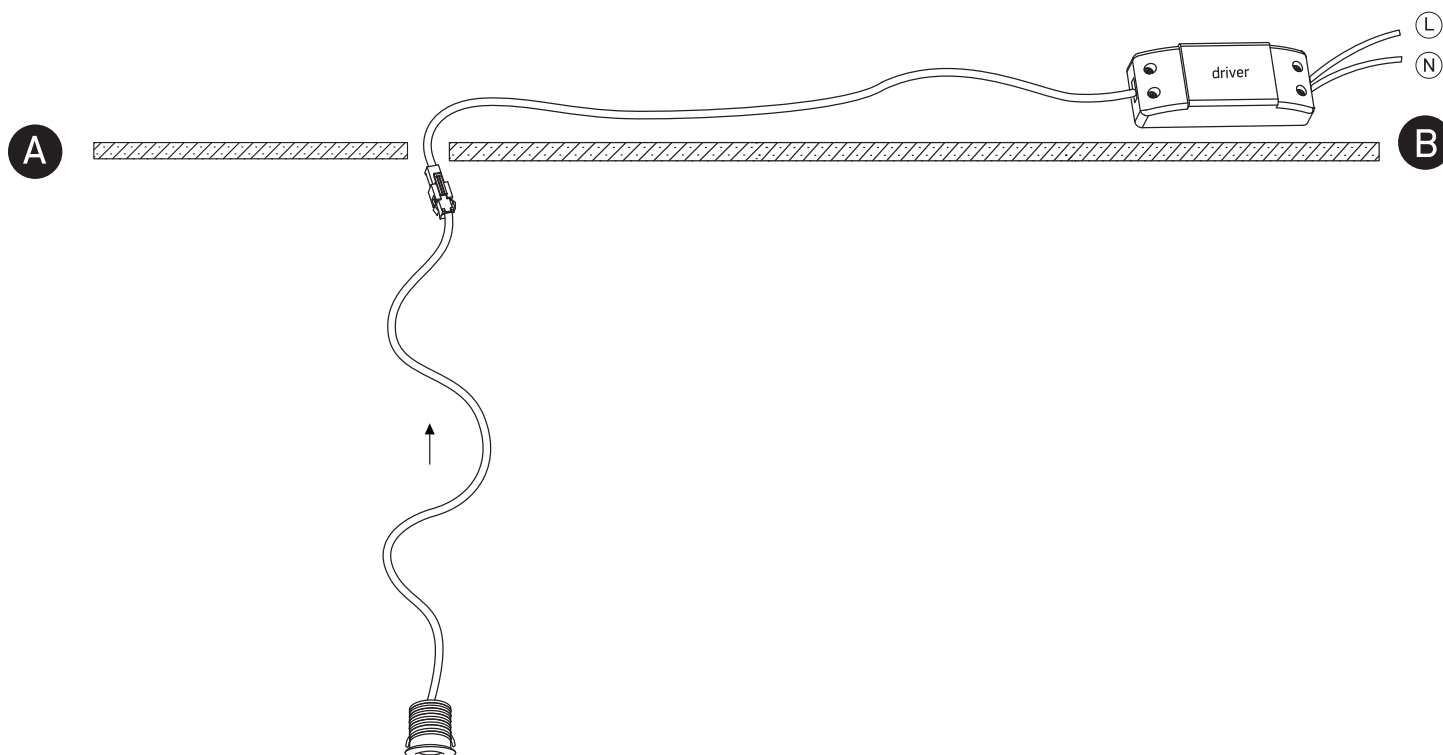

# INSTALLATION MANUAL

10101L

**ecolight**

85  
CRI

350mA | 1W | IP44 | Aluminium

Requires 350mA driver.

16mm

21mm

12mm

30mm

100cm

**one**  
LIGHT