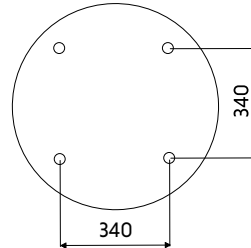

# AGNES ROUND LED

8208 | 8205 | 8187 | 8184

THIS PRODUCT CONTAINS A LIGHT SOURCE OF ENERGY EFFICIENCY CLASS: E (8208; 8205; 8187; 8184)

1

2

3

4

5