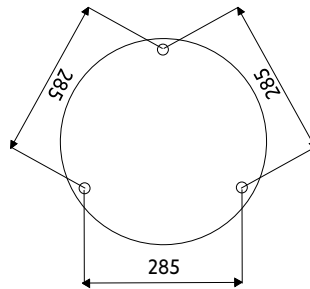

AGNES ROUND LED
8207 | 8204 | 8186 | 8183

THIS PRODUCT CONTAINS A LIGHT SOURCE OF ENERGY EFFICIENCY CLASS: E (8207; 8204; 8186; 8183)

1

2

3

4

5