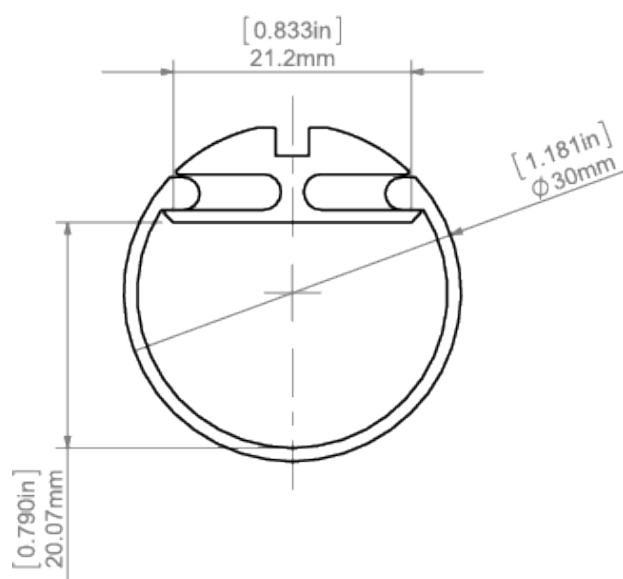

PRODUCT DESCRIPTION

- Line of light
- Large area of illumination (angle of illumination 180 degrees)
- Small surface of the visible aluminum structure

FINISH :

Silver anodized

*Custom colors available upon request

- for the construction of hanging lighting fixtures with a circular cross-section
- for the construction of hanging lighting lines

Mounting

- with various suspension systems compatible with the PUSZ system or the UCHO ZM hanger.

Additional information

- simple, solid construction
- space for LED strip: 21.2 mm

Line of light

- ✓ = Line of Light
- X = Visible dotting

Profile:	LED Model:	HR-Line / HR-ALU frosted
JAZ		
	1210	X
	1220	✓ for 1 row only
	1275	✓ for 1 row only
	0530	✓
	1910	✓

AVAILABLE LENGTHS

Ref. nr.	surface finish	available lengths
B8547ANODA_1	Silver anodized	1000 mm
B8547ANODA_2	Silver anodized	2000 mm
B8547ANODA_3	Silver anodized	3000 mm

TECHNICAL DRAWING

RELATED PRODUCTS