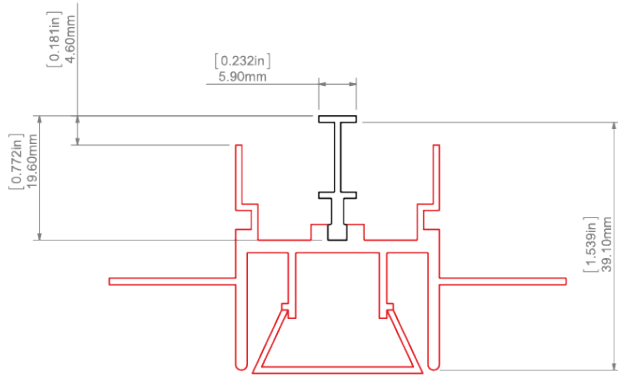

Company

Job name

Date

TECHNICAL SPECIFICATION

Application

- makes suspending the FOLED profile easy.

Mounting

- suspended, using dedicated accessories.

Additional information

- mounting strip can be used in sections.

AVAILABLE LENGTHS

Ref. nr.	surface finish	available lengths
B8338NA_1	Non anodized (raw)	1000 mm
B8338NA_2	Non anodized (raw)	2000 mm

TECHNICAL DRAWING