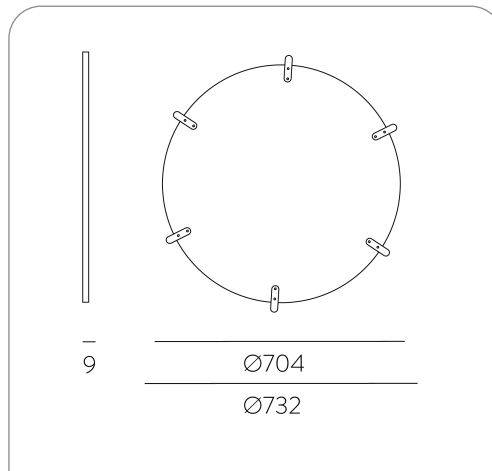

K0006940R0000

WEIGHT (Kg)

Gross:

Net:

BOX MEASURES