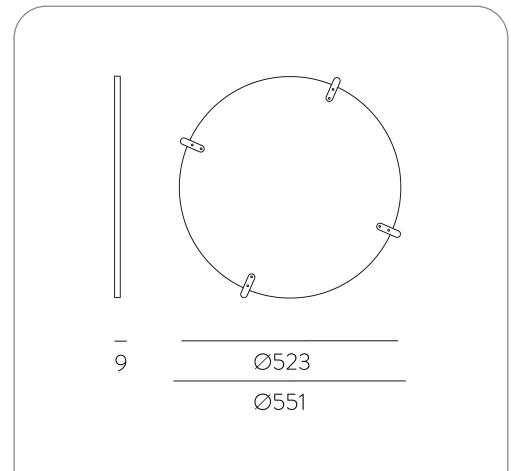

K0006840R0000

WEIGHT (Kg)

Gross:

Net:

BOX MEASURES