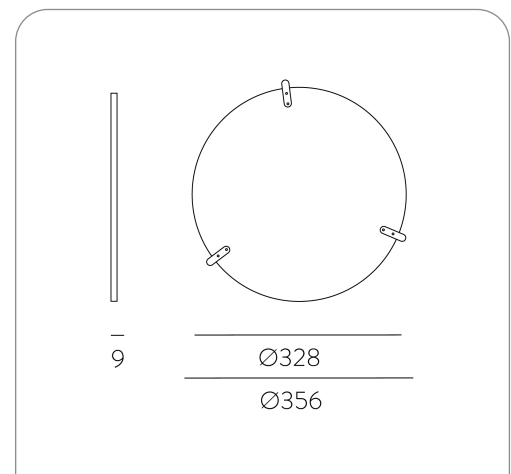

Net:

BOX MEASURES

K0006040R0000

WEIGHT (Kg)

Gross:

Net:

BOX MEASURES

CARTA DE COLOR / COLOUR CARD / PARAMÈTRES