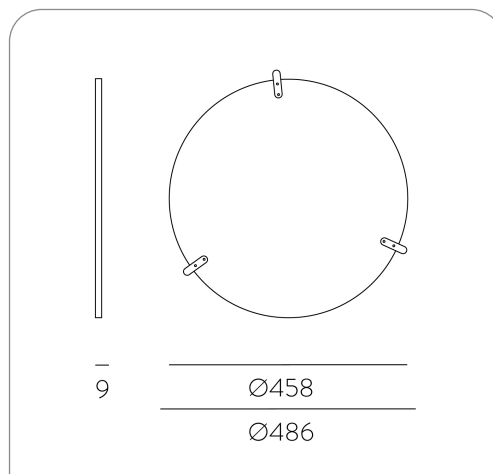

K0006140R0000

WEIGHT (Kg)

Gross:

Net:

BOX MEASURES