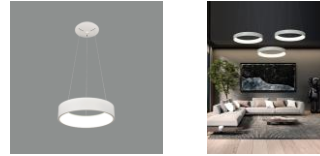

Dilga

C3450170BDP

LED 1x27W 2100lm

IMÁGENES / IMAGES / IMAGES

TIPO	TYPE	TYPE
Colgante	Pendant lamp	Suspension
ACABADO	FINISH	FINITION
Blanco texturado	Textured White	Blanc Texturé
MATERIAL	MATERIAL	MATIÈRE
Aluminio/PMMA	Aluminium/PMMA	Aluminium/PMMA
DETALLES	DETAILS	DÉTAILS

2700K-3000K Slide S 2700K-3000K Slide S 2700K-3000K Slide S

DETALLES / DETAILS / DÉTAILS

MEDIDAS / MEASURES

	Length (mm)	Width (mm)	Height (mm)		Gross (Kg)	Net (Kg)
Box 1	510	510	160	Weight 1	2,75	2,28
Box 2	0	0	0	Weight 2	0,00	0,00