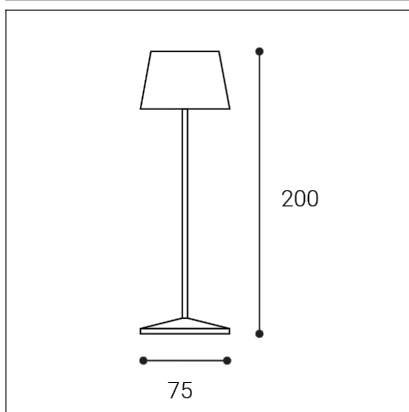

ROXY MINI, B

Code:	A132553
Color:	BLACK / 9011
Material:	ALUMINIUM/PMMA
Power:	2W
Color temperature:	2200K/3000K
Lumen output:	150lm
Efficacy:	75lm/W
Color rendering index:	80+
SDCM:	< 3
Light beam angle:	100°
Light Source:	LED
Dimmable:	TOUCH DIM
LED lifetime:	L80 B20 30.000h
Voltage / Frequency:	BATTERY/DC5V/1A - battery life 11hrs
Dimensions luminaire:	d75x200 mm
Product weight kg:	0,42 kg
Packing carton:	12
Package dimensions:	240x120x90 mm