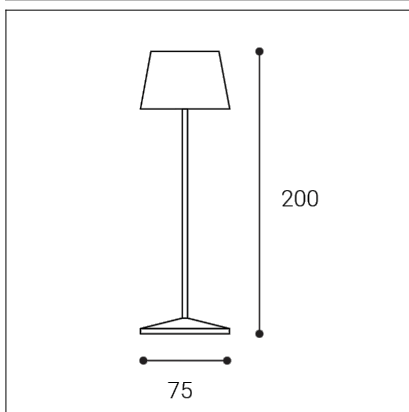

# ROXY MINI, GRN

<b>Code:</b> A1325529
<b>Color:</b> GREEN / 6021
<b>Material:</b> ALUMINIUM/PMMA
<b>Power:</b> 2W
<b>Color temperature:</b> 2200K/3000K
<b>Lumen output:</b> 150lm
<b>Efficacy:</b> 75lm/W
<b>Color rendering index:</b> 80+
<b>SDCM:</b> < 3
<b>Light beam angle:</b> 100°
<b>Light Source:</b> LED
<b>Dimmable:</b> TOUCH DIM
<b>LED lifetime:</b> L80 B20 30.000h
<b>Voltage / Frequency:</b> BATTERY/DC5V/1A - battery life 11hrs
<b>Dimensions luminaire:</b> d75x200 mm
<b>Product weight kg:</b> 0,42 kg
<b>Packing carton:</b> 12
<b>Package dimensions:</b> 240x120x90 mm