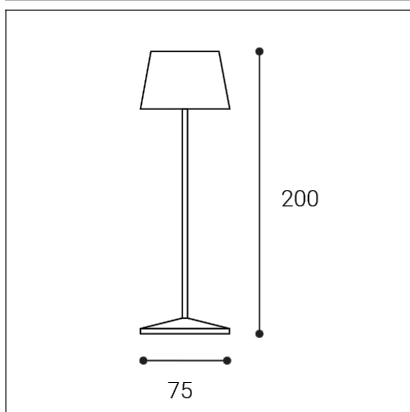

# ROXY MINI, W

<b>Code:</b> A132551
<b>Color:</b> WHITE / 9016
<b>Material:</b> ALUMINIUM/PMMA
<b>Power:</b> 2W
<b>Color temperature:</b> 2200K/3000K
<b>Lumen output:</b> 150lm
<b>Efficacy:</b> 75lm/W
<b>Color rendering index:</b> 80+
<b>SDCM:</b> < 3
<b>Light beam angle:</b> 100°
<b>Light Source:</b> LED
<b>Dimmable:</b> TOUCH DIM
<b>LED lifetime:</b> L80 B20 30.000h
<b>Voltage / Frequency:</b> BATTERY/DC5V/1A - battery life 11hrs
<b>Dimensions luminaire:</b> d75x200 mm
<b>Product weight kg:</b> 0,42 kg
<b>Packing carton:</b> 12
<b>Package dimensions:</b> 240x120x90 mm