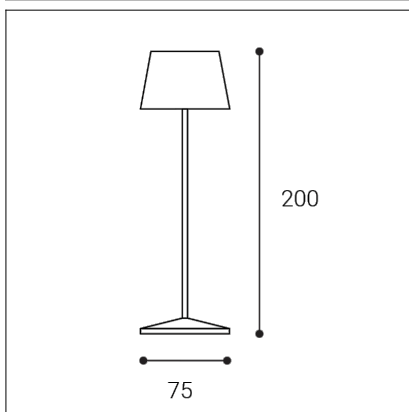

ROXY MINI, TC

| | |
|-------------------------------|--------------------------------------|
| Code: | A1325519 |
| Color: | TERRACOTTA / 3022 |
| Material: | ALUMINIUM/PMMA |
| Power: | 2W |
| Color temperature: | 2200K/3000K |
| Lumen output: | 150lm |
| Efficacy: | 75lm/W |
| Color rendering index: | 80+ |
| SDCM: | < 3 |
| Light beam angle: | 100° |
| Light Source: | LED |
| Dimmable: | TOUCH DIM |
| LED lifetime: | L80 B20 30.000h |
| Voltage / Frequency: | BATTERY/DC5V/1A - battery life 11hrs |
| Dimensions luminaire: | d75x200 mm |
| Product weight kg: | 0,42 kg |
| Packing carton: | 12 |
| Package dimensions: | 240x120x90 mm |