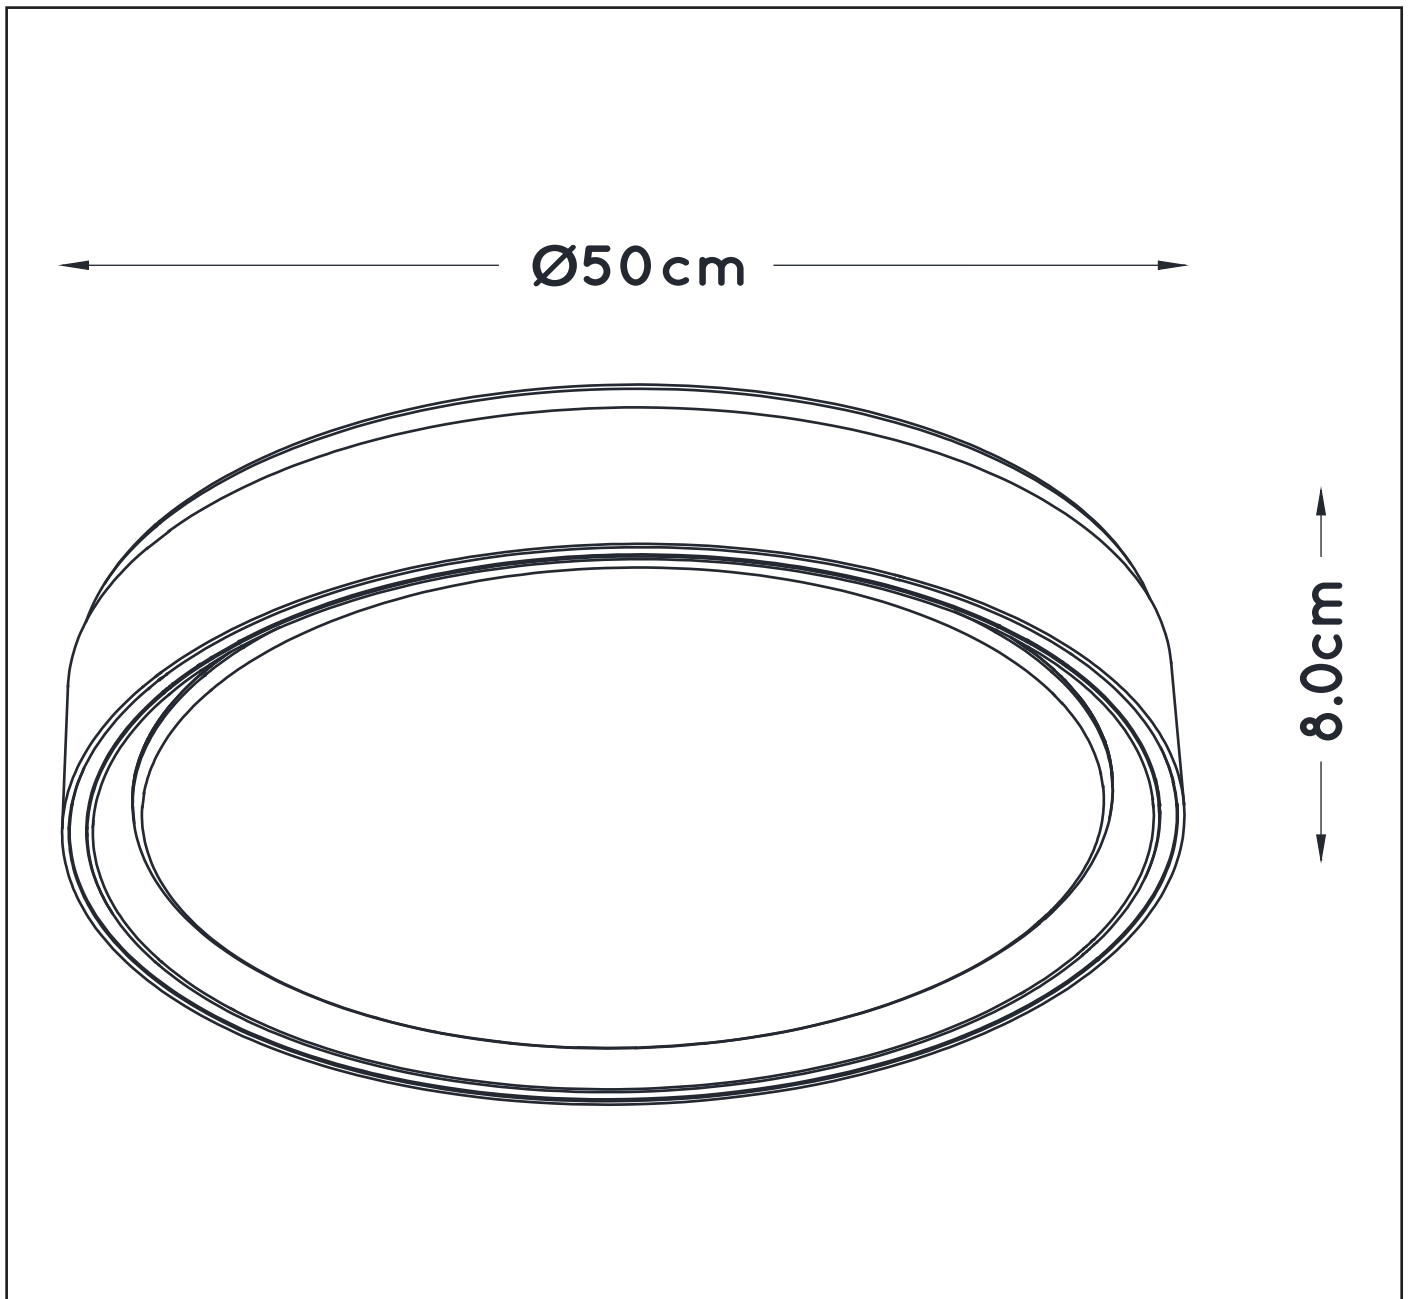

item number : 79182/36/30

EAN code : 5411212791795

item number : 79182/36/31

EAN code : 5411212791801

NURIA

General

Dimensions lxwxh : 50x50x8 cm
 Height minimum : 8cm
 Height maximum : 8cm
 Dimensions shade lxwxh : 50x50x7.5 cm
 Main material : Iron+PMMA
 Ceiling rose material :
 Color : Black / White
 Style : Modern
 Shape : Round
 Weight : 1.76 kg
 Warranty : 3 years

Product specifications

Dimmable : 3 STEPS DIMMING
 Light direction : Down light
 Adjustable in height : No
 (Before Installation)
 Directional : No
 Cable : No
 Cable length : -
 Sensor : No
 Control : Light switch control
 IP-Class : 20
 Electric class : 1
 Light source including ? : Yes
 Lamp socket : -
 Light source number : 48 chips
 Power requirements : 220-240V~50Hz
 Bulb type & maximum wattage : LED 36W

For more specifications of this product please visit
www.lucide.com

NURIA

item number : 79182/36/30

EAN code : 5411212791795

item number : 79182/36/31

EAN code : 5411212791801

LUCIDE

INSTALLATION DRAWING SPECIFICATIONS