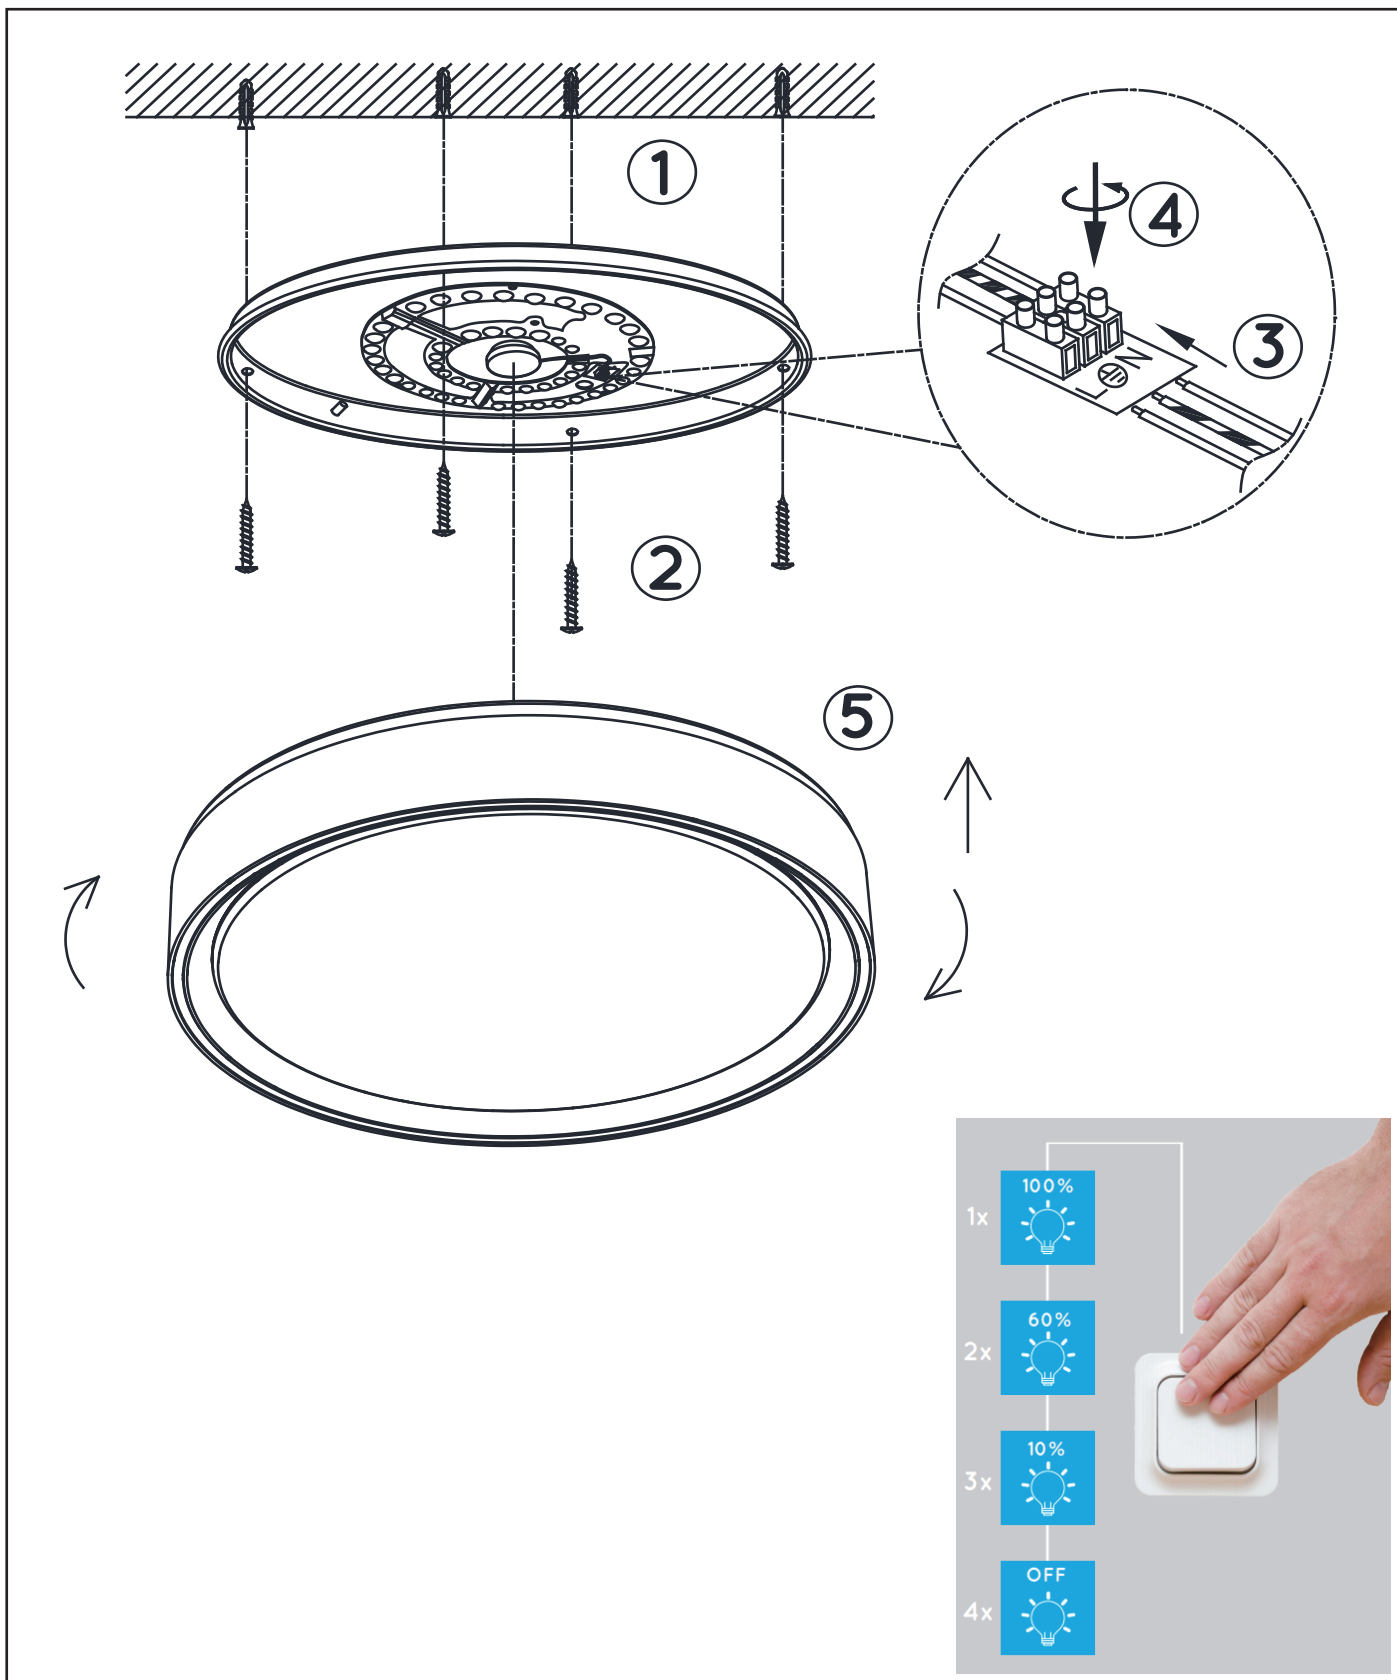

item number : 79182/36/30

EAN code : 5411212791795

item number : 79182/36/31

EAN code : 5411212791801

NURIA

General

Dimensions lxwxh : 50x50x8 cm
 Height minimum : 8cm
 Height maximum : 8cm
 Dimensions shade lxwxh : 50x50x7.5 cm
 Main material : Iron+PMMA
 Ceiling rose material :
 Color : Black / White
 Style : Modern
 Shape : Round
 Weight : 1.76 kg
 Warranty : 3 years

Product specifications

Dimmable : 3 STEPS DIMMING
 Light direction : Down light
 Adjustable in height : No
 (Before Installation)
 Directional : No
 Cable : No
 Cable length : -
 Sensor : No
 Control : Light switch control
 IP-Class : 20
 Electric class : 1
 Light source including ? : Yes
 Lamp socket : -
 Light source number : 48 chips
 Power requirements : 220-240V~50Hz
 Bulb type & maximum wattage : LED 36W

For more specifications of this product please visit
www.lucide.com

NURIA

item number : 79182/36/30

EAN code : 5411212791795

item number : 79182/36/31

EAN code : 5411212791801

LUCIDE

INSTALLATION DRAWING SPECIFICATIONS