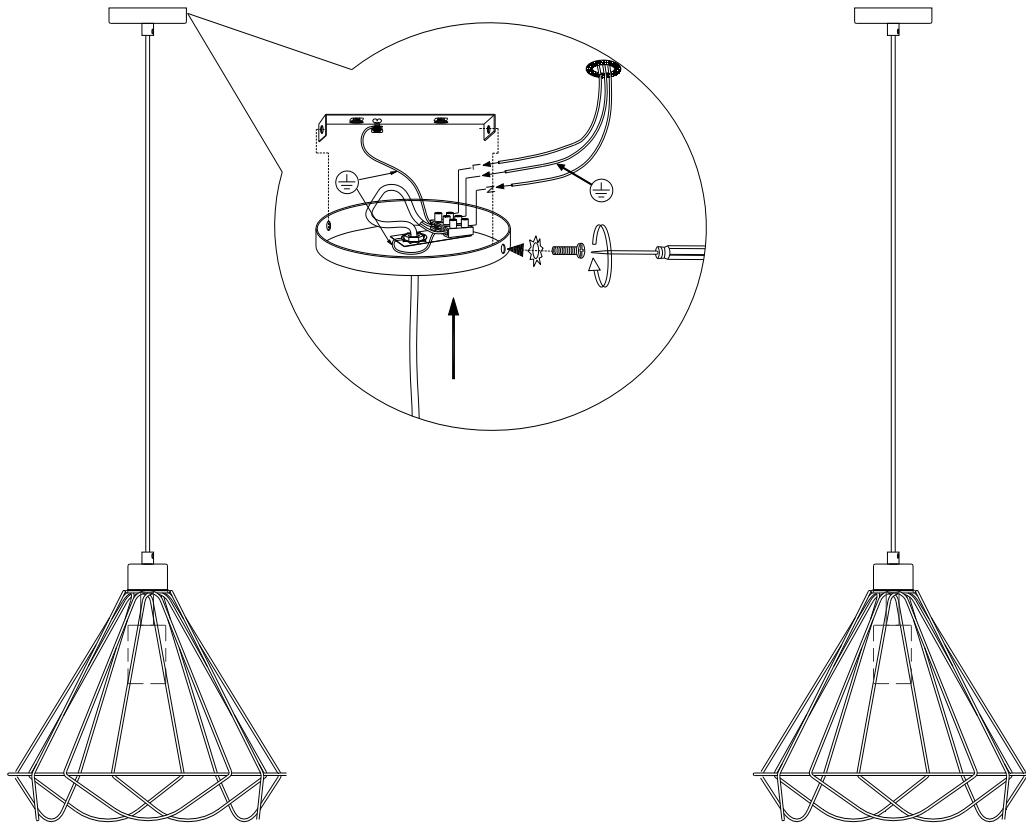

LUCIDE

INSTALLATION DRAWING SPECIFICATION

1

2