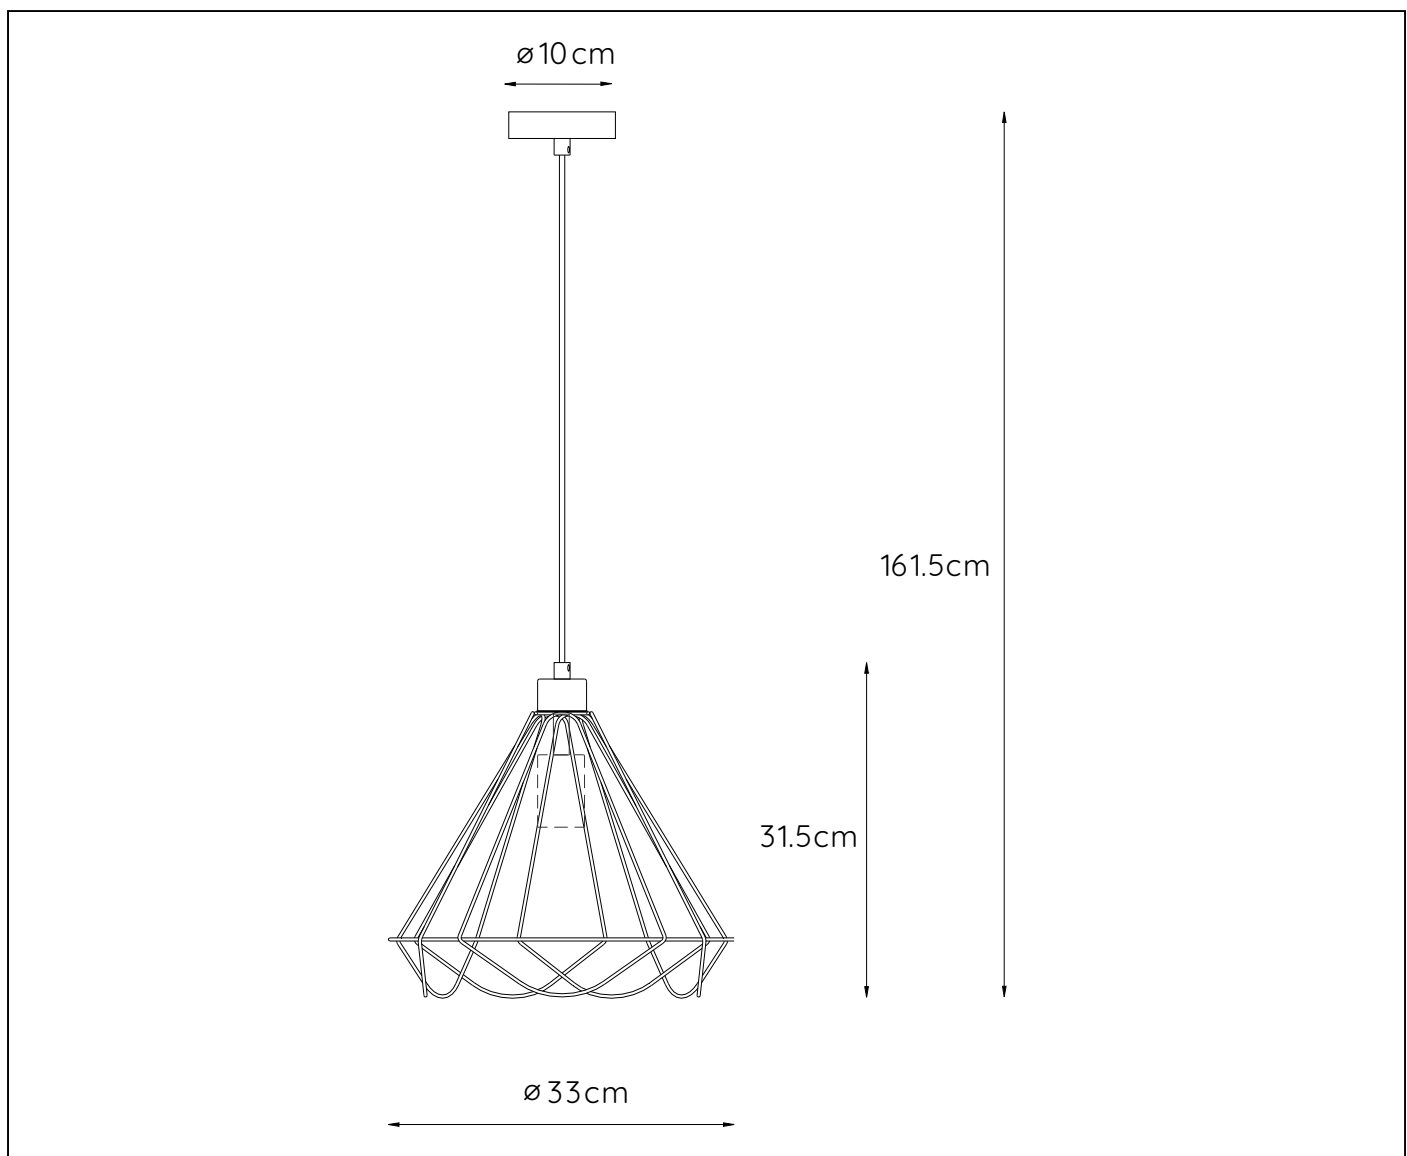

**RECOMMENDED LUCIDE LIGHT SOURCE**

**49032/05/62**  
 Light source dimmable : Yes  
 Light source incl. : No

**General**

**Dimensions LxWxH :** 33cm x 33cm x 161.5cm  
**Height minimum :** 36cm  
**Height maximum :** 161.5cm  
**Dimensions shade LxWxH :** 33cm x 33cm x 31.5cm  
**Main material :** Metal  
**Ceiling rose material :** Metal  
**Color :** White  
**Style :** Modern  
**Shape :** Cone  
**Weight :** 0.8 kg  
**Warranty :** 2 years

**Product specifications**

**Dimmable :** Yes  
**Light direction :** Around (Diffuse)  
**Adjustable in height :** Adjustable in height (Before installation)  
**Directional :** Not Directional  
**Cable :** Yes, Cable On Product  
**Cable length :** 130cm  
**Sensor :** Without Sensor  
**Control :** Light Switch Control  
**IP-Class :** 20  
**Electric class :** 1  
**Light source including ? :** No  
**Lamp socket :** E27  
**Light source number :** 1  
**Power requirements :** 220-240V~50Hz  
**Bulb type & maximum wattage :** E27- max.60W

For more specifications of this product please visit

**[www.lucide.com](http://www.lucide.com)**

LUCIDE

TECHNICAL DRAWING & DIMENSIONS

# KYARA

Itemnumber : 78385/32/31

EAN code : 5 411212782267

For more specifications, dimensions please visit

[www.lucide.com](http://www.lucide.com)