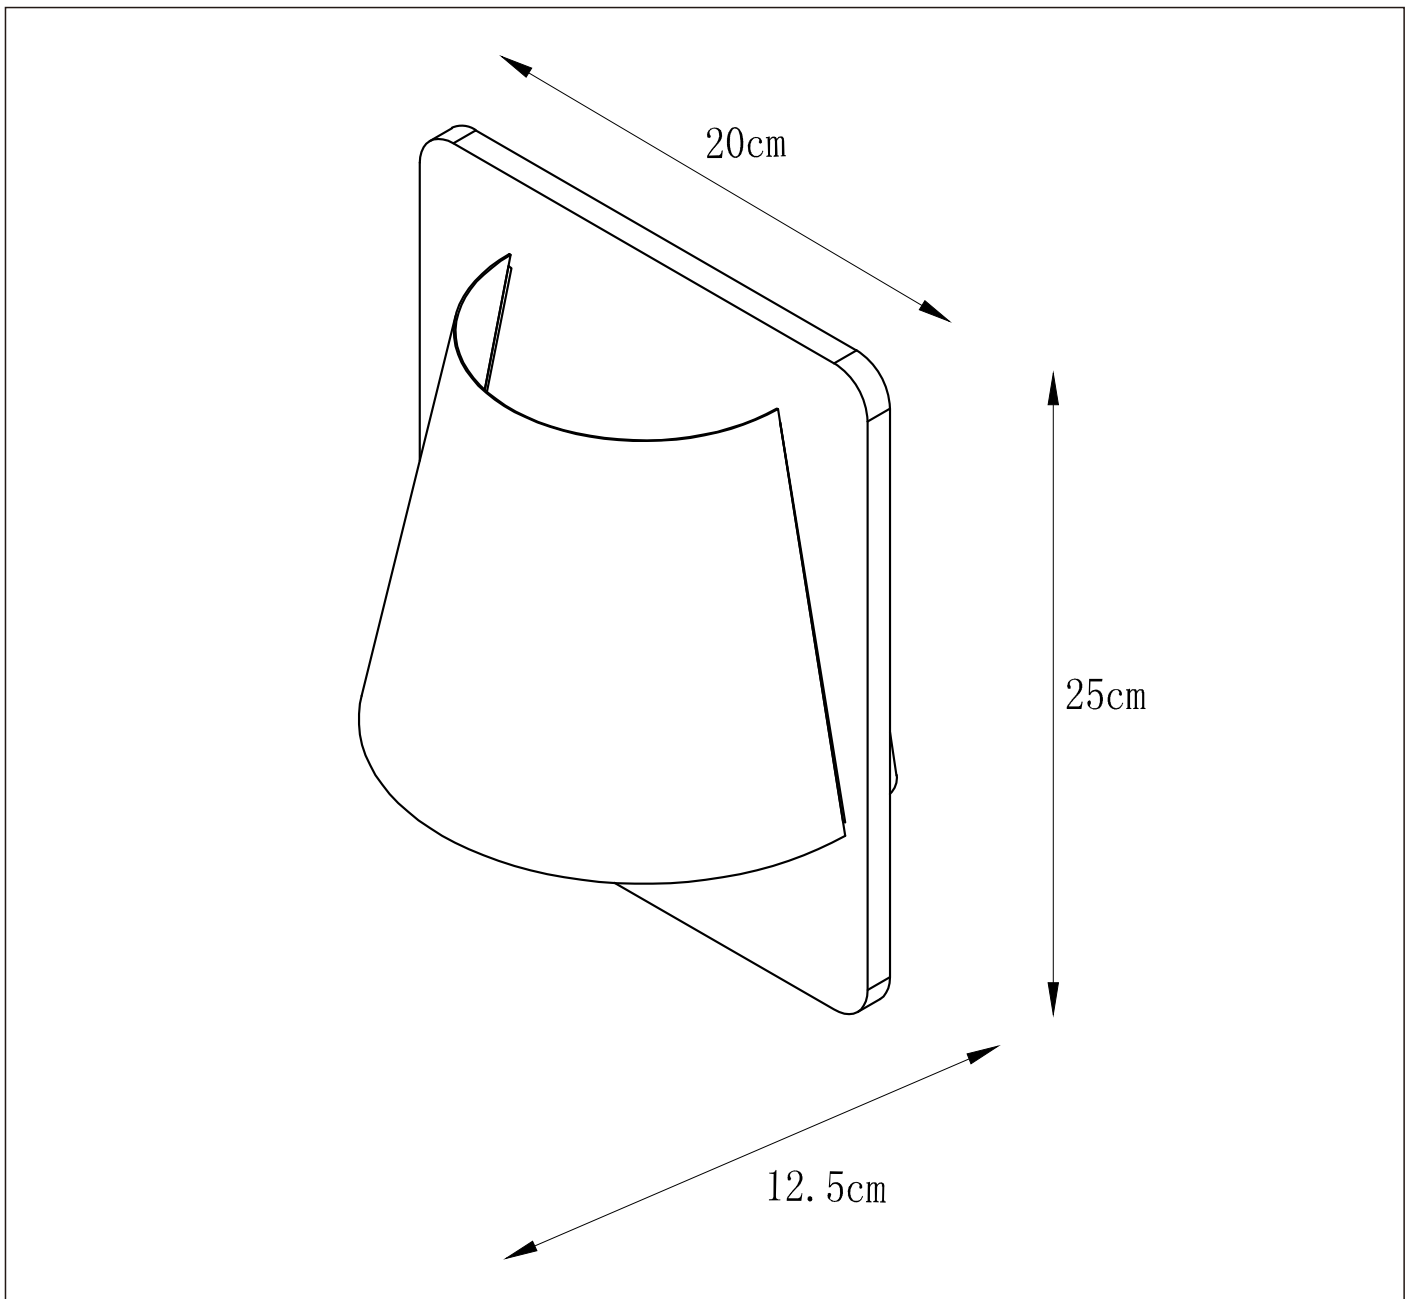

Height minimum: 25cm

Height maximum: 25cm

Dimensions shade LxWxH : -

Main material : Metal, MDF

Ceiling rose material : -

Color : Black and light wood

Style : Modern

Shape : -

Weight : 0.8 kg

Warranty : 2 years

Product specifications

Dimmable : No

Light direction : Around (Diffuse)

Adjustable in height : No
(Before Installation)

Directional : Not Directional

Cable : No

EAN code : 5411212770868

item number : 77281/01/36

EAN code : 5411212770844

For more specifications, dimensions please visit

www.lucide.com

LUCIDE

INSTALLATION DRAWING SPECIFICATIONS