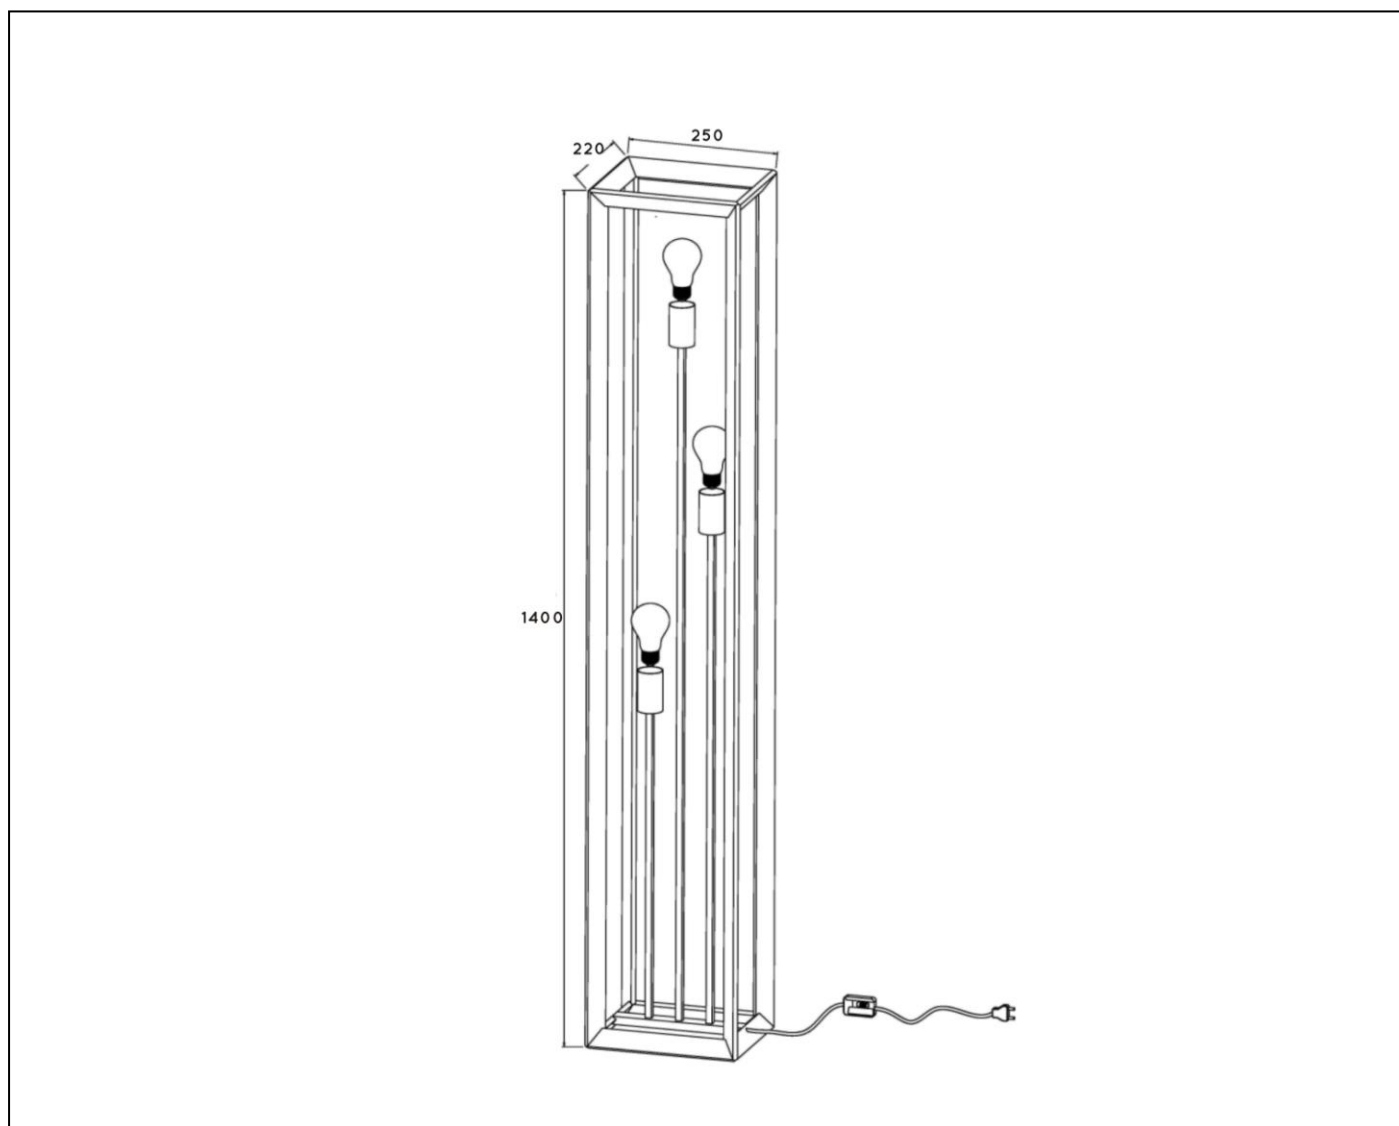

### General

Dimensions LxWxH : 25cm x 22cm x 140cm  
Height minimum : 140cm  
Height maximum : 140cm  
Dimensions shade LxWxH : 25 cm x 22cm x 140cm  
Main material : Metal  
Ceiling rose material : Metal  
Color : GREY IRON  
Style : Modern  
Shape : Rectangle  
Weight : 5 kg  
Warranty : 2 years

### Product specifications

Dimmable : NO  
Light direction : UP  
Adjustable in height : N/A  
(Before Installation)  
Directional : Not Directional  
Cable : Yes, Cable On Product  
Cable length : 180cm  
Sensor : Without Sensor  
Control : in-line foot Switch  
Control:  
IP-Class : 20  
Electric class : 2  
Light source including ? : No  
Lamp socket : E27  
Light source number : 3  
Power requirements : 220-240V~50Hz  
Bulb type & maximum wattage : E27- max.60W

For more specifications of this product please visit

[www.lucide.com](http://www.lucide.com)

LUCIDE

TECHNICAL DRAWING & DIMENSIONS

# THOR

Item number :73702/03/15

EAN code :5411212730275

For more specifications, dimensions please visit

[www.lucide.com](http://www.lucide.com)