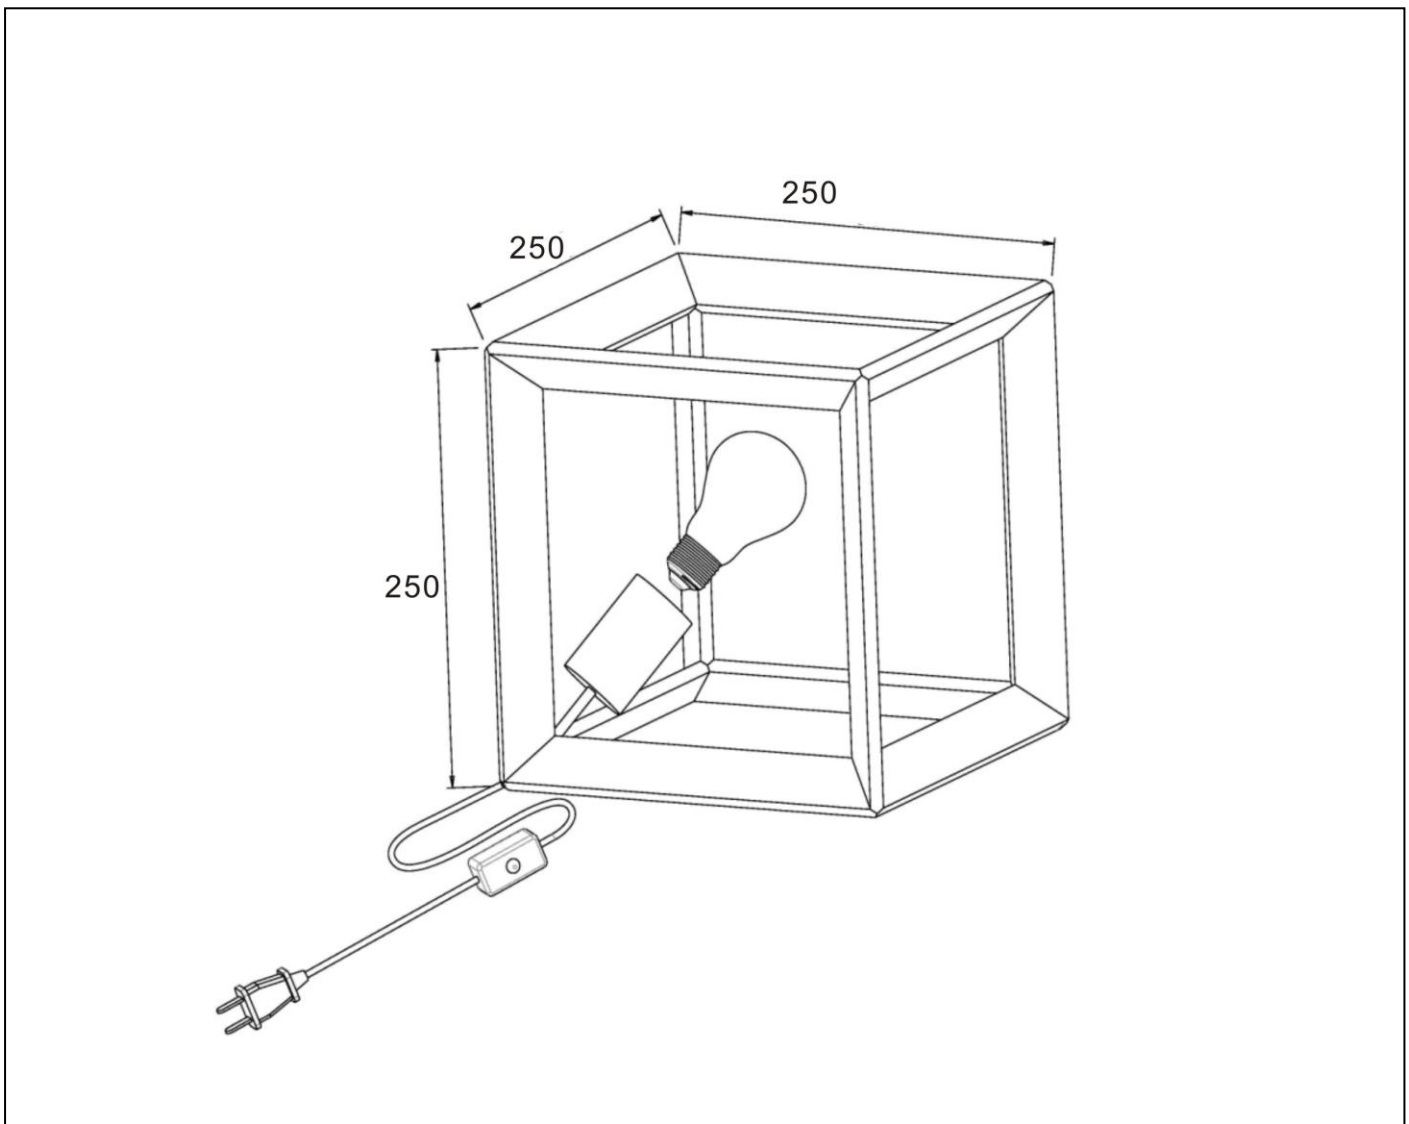

LUCIDE

GENERAL SPECIFICATIONS

RECOMMENDED LUCIDE
LIGHT SOURCE

49032/05/62

Light source dimmable : Yes

Light source incl. : No

General

Dimensions LxWxH : 25cm x 25cm x 25cm
Height minimum : 25cm
Height maximum : 25cm
Dimensions shade LxWxH : 25 cm x25 cm x 25cm
Main material : Metal
Ceiling rose material : Metal
Color : GREY IRON
Style : Modern
Shape : Square
Weight : 1.8 kg
Warranty : 2 years

Product specifications

Dimmable : NO
Light direction : UP
Adjustable in height : N/A
(Before Installation)
Directional : Not Directional
Cable : Yes, Cable On Product
Cable length :150cm
Sensor : Without Sensor
Control : in line Switch Control:
IP-Class : 20
Electric class : 2
Light source including ? : No
Lamp socket : E27
Light source number : 1
Power requirements : 220-240V~50Hz
Bulb type & maximum wattage : E27- max.60W

For more specifications of this product please visit

www.lucide.com

THOR

Item number :73502/01/15

EAN code :5411212730268

For more specifications, dimensions please visit

www.lucide.com

LUCIDE