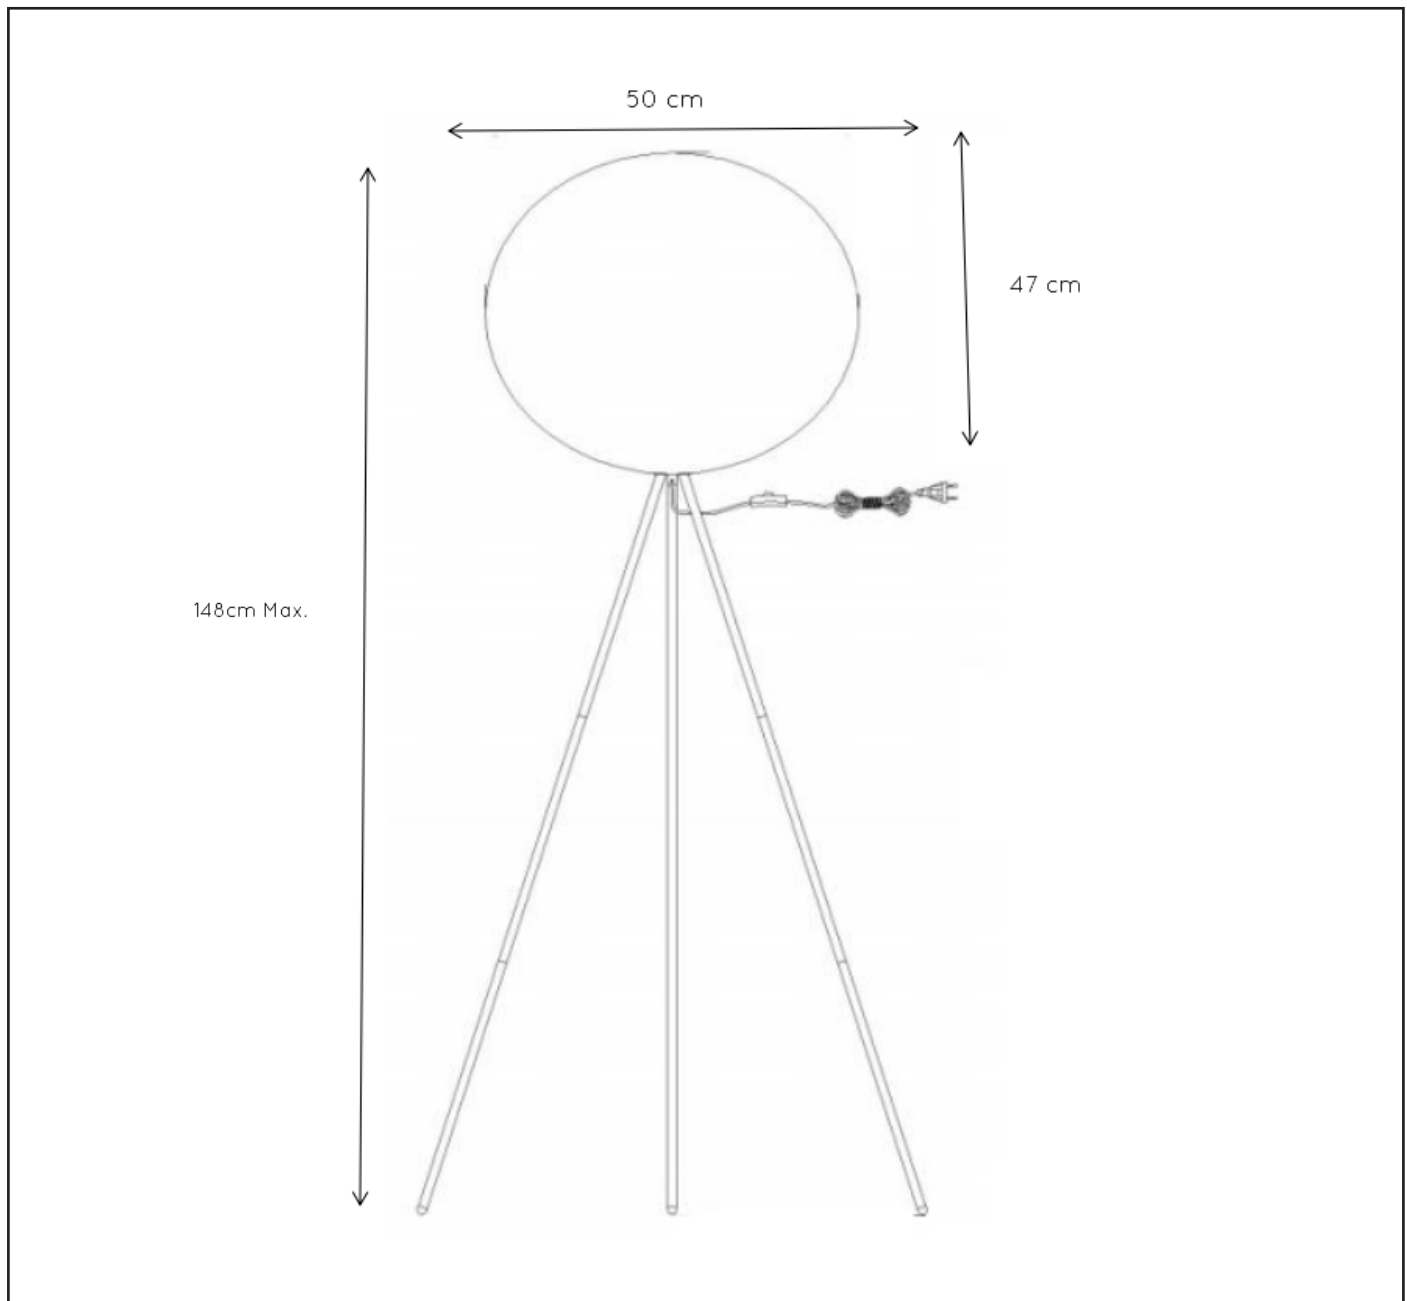

GOOSY-SOFT

Item number :71767/50/31

EAN code : 5411212712721

For more specifications, dimensions please visit

www.lucide.com