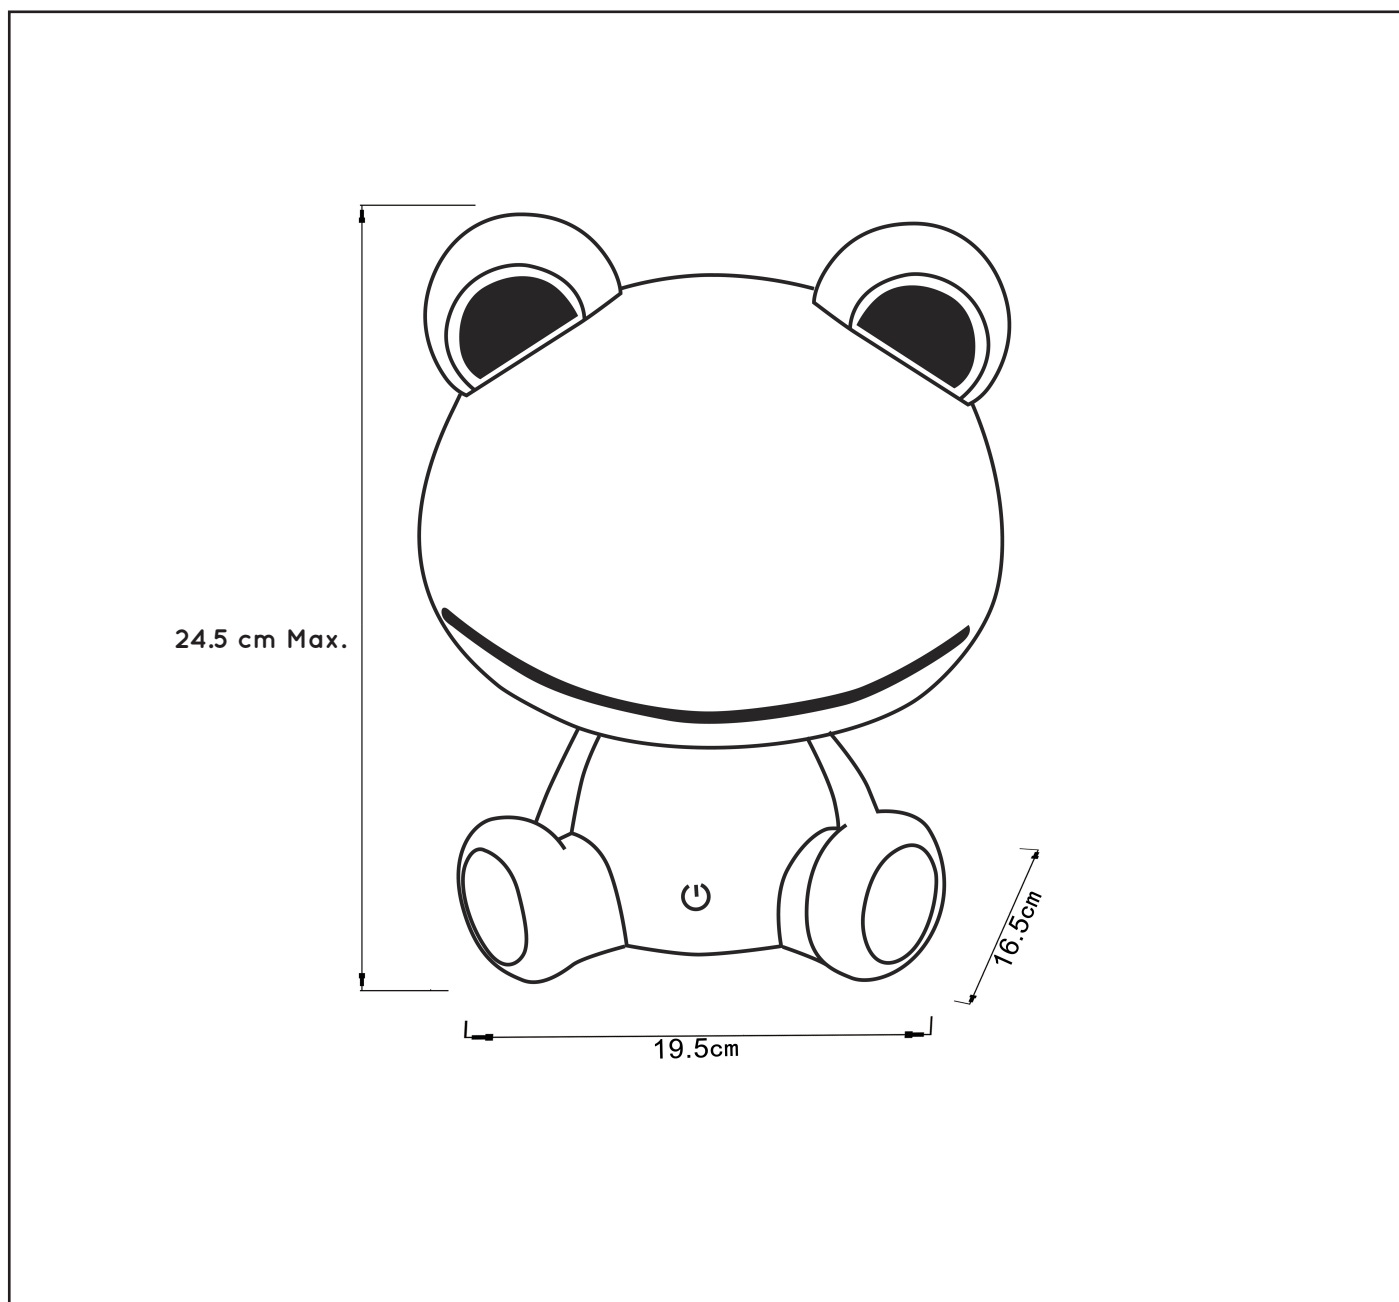

item number : 71592/03/85

EAN code : 5411212712752

DODO FROG

General

Dimensions l x w x h : 19.5x16.5x24.5cm

Height minimum : 24.5cm

Height maximum : 24.5cm

Dimensions shade l x w x h : -

Main material : ABS+PP

Ceiling rose material : -

Color : Green

Style : Cartoon, Modern

Shape : -

Weight : 0.3kg

Warranty : 3 years

Product specifications

Dimmable : Yes

Light direction : Around (Diffuse)

Adjustable in height : Not adjustable In Height
(Before Installation)

Directional : Yes

Cable : Yes, USB cable

Cable length : about 1 m

Sensor : Without Sensor

Bulb type & maximum wattage : 0.25W SMD LED

(3W in total)

For more specifications of this product please visit

www.lucide.com

DODO FROG

Item number : 71592/03/85

EAN code : 5411212712752

For more specifications, dimensions please visit