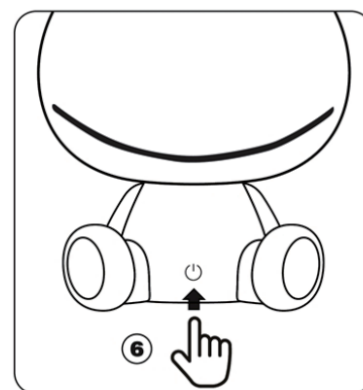

- Dit toestel dimt in verschillende stappen.
  Telkens u het toestel aanraakt zal de lichtintensiteit veranderen.
- Cet appareil s'éclaire en plusieurs étapes.
  Chaque fois qu'on le touche, l'intensité lumineuse change.
- This item is dimmable in different steps.
  Each time the item is touched, the light intensity changes.
- Dieses Apparat dimmt in mehrere Malen.
  Wenn Sie das Apparat berühren, soll die Lichtintensität ändern.

Dit product bevat een lichtbron van energie-efficiëntieklasse G
Ce produit contient une source lumineuse de classe énergétique G
This product contains a light source of energy efficiency class G
Dieses Produkt enthält eine Lichtquelle der Energieeffizienzklasse G
Ten produkt zawiera ród o wiat a o klasie efektywno ci energetycznej G