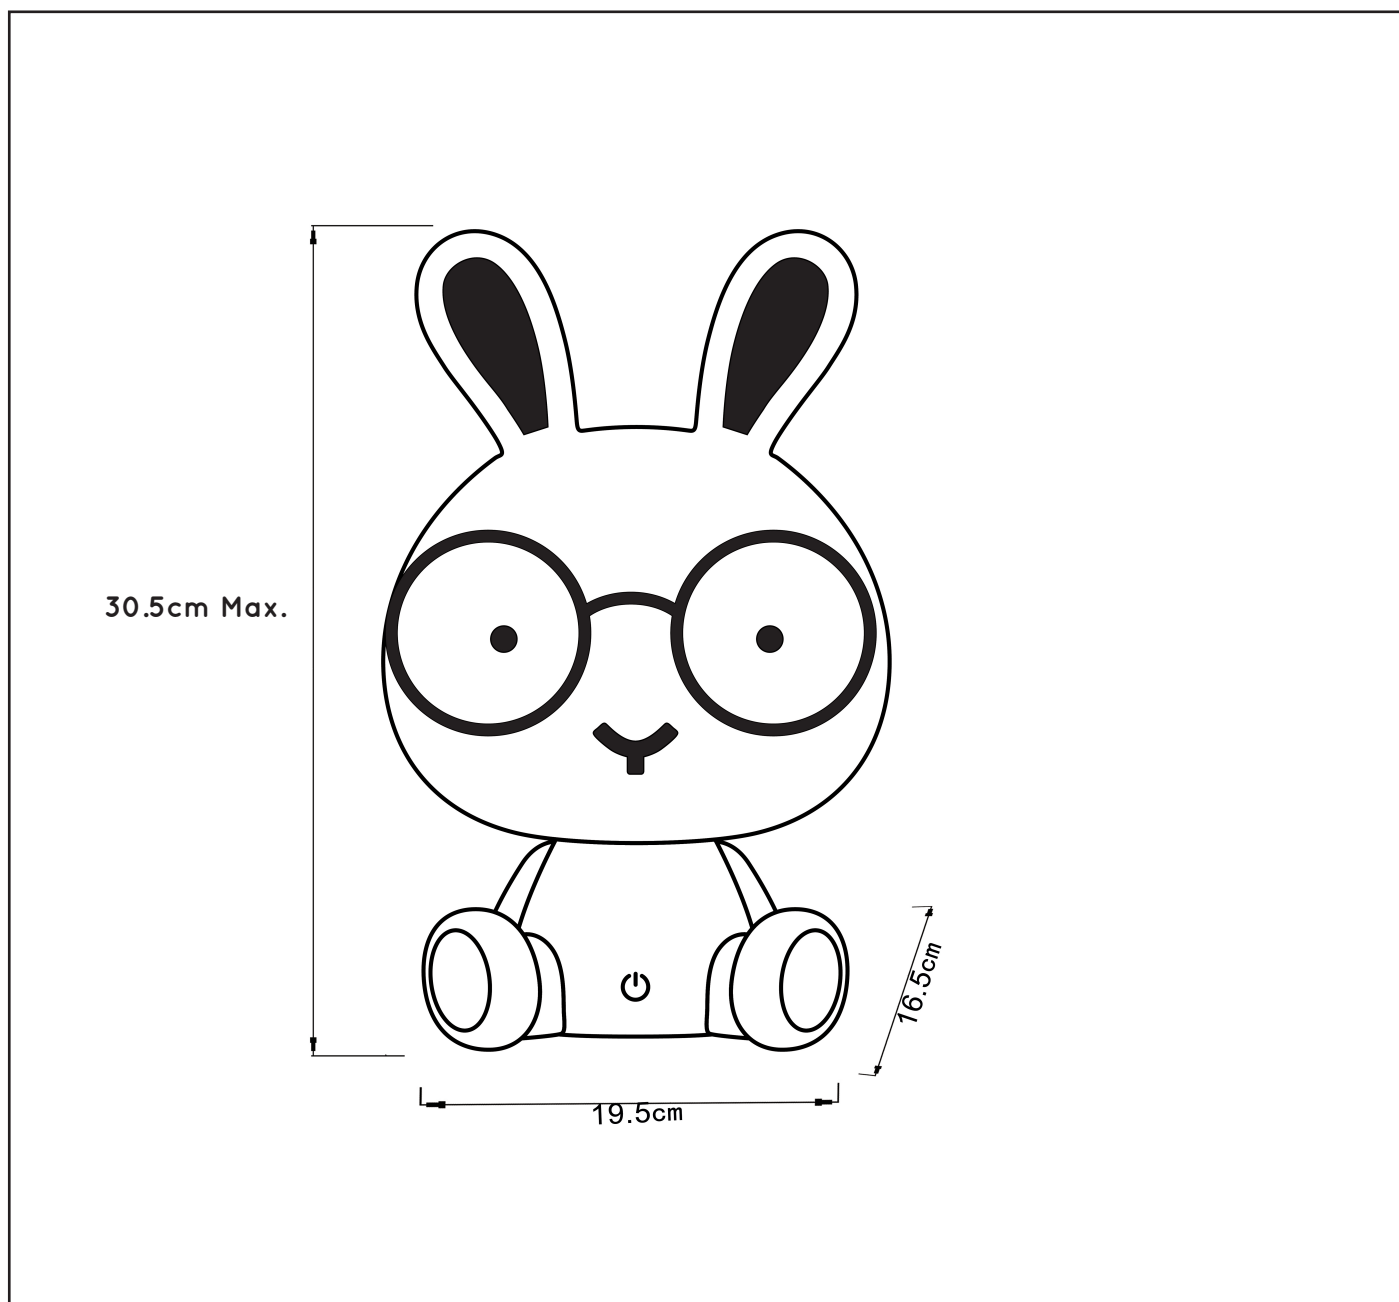

item number : 71591/03/66

EAN code : 5411212712745

DODO RABBIT

General

Dimensions lxwxh : 19.5x16.5x30.5cm

Height minimum : 30.5cm

Height maximum : 30.5cm

Dimensions shade lxwxh : -

Dimmable : Yes

Light direction : Around (Diffuse)

Adjustable in height : Not adjustable In Height
(Before Installation)

Directional : Yes

Cable : Yes, USB cable

Cable length : about 1 m

Sensor : Without Sensor

Control : 3 Steps Touch Dimmer

IP-Class : IP 20

Electric class : 3

Light source including ? : Yes

Lamp socket : -

Light source number : 12pcs

Power requirements : DC 5V, 500mA

(Main Power 220-240V-50Hz)

Bulb type & maximum wattage : 0.25W SMD LED
(3W in total)

For more specifications of this product please visit

www.lucide.com

DODO RABBIT

Item number : 71591/03/66

EAN code : 5411212712745

For more specifications, dimensions please visit