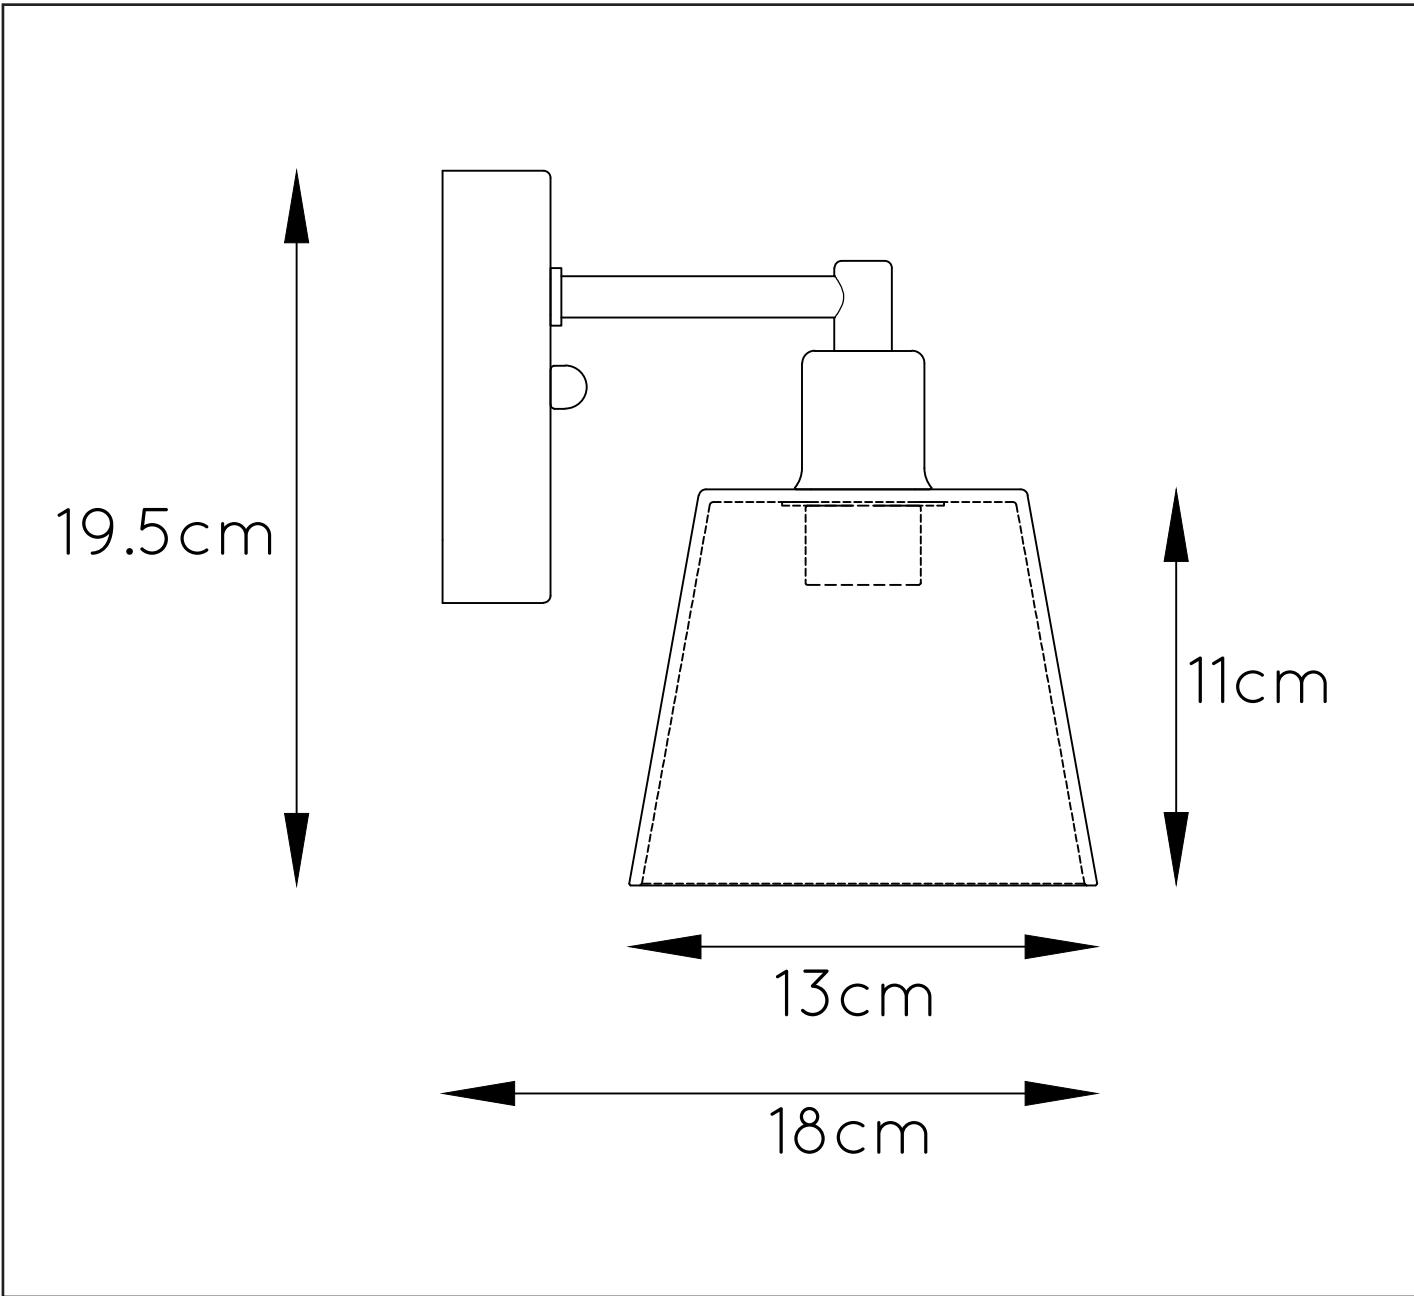

**RECOMMENDED  
 LUCIDE LIGHT  
 SOURCE**

**49022/04/60**  
 Light source dimmable : Yes  
 Light source incl. : No

**General**

**Dimensions LxWxH :** 13 cm x 18 cm x 19.5 cm  
**Height minimum :** -  
**Height maximum :** 19.5 cm  
**Dimensions shade LxWxH :** 13 cm x 13 cm x 11 cm  
**Main material :** Metal, Glass, Concrete  
**Ceiling rose material :** -  
 Concrete  
**Color :** Copper, Clear, Grey  
**Style :**  
**Shape :**  
**Weight :** 0.9 kg  
**Warranty :** 2 years

**Product specifications**

**Dimmable :** No  
**Light direction :** Downward  
**Adjustable in height :** -  
**Directional :** Not Directional  
**Cable :** No  
**Cable length :** -  
**Sensor :** Without Sensor  
**Control :** -  
**IP-Class :** 20  
**Electric class :** I  
**Light source including:** No  
**Lamp socket :** E14  
**Light source number :** 1  
**Power requirements :** 220-240V~50Hz  
**Bulb type & maximum wattage :** E14- max.40W

For more specifications of this product please visit

LUCIDE

TECHNICAL DRAWING & DIMENSIONS

# VITRI

Item number : 71265/01/17  
EAN code : 5411212712660

For more specifications, dimensions please visit

[www.lucide.com](http://www.lucide.com)