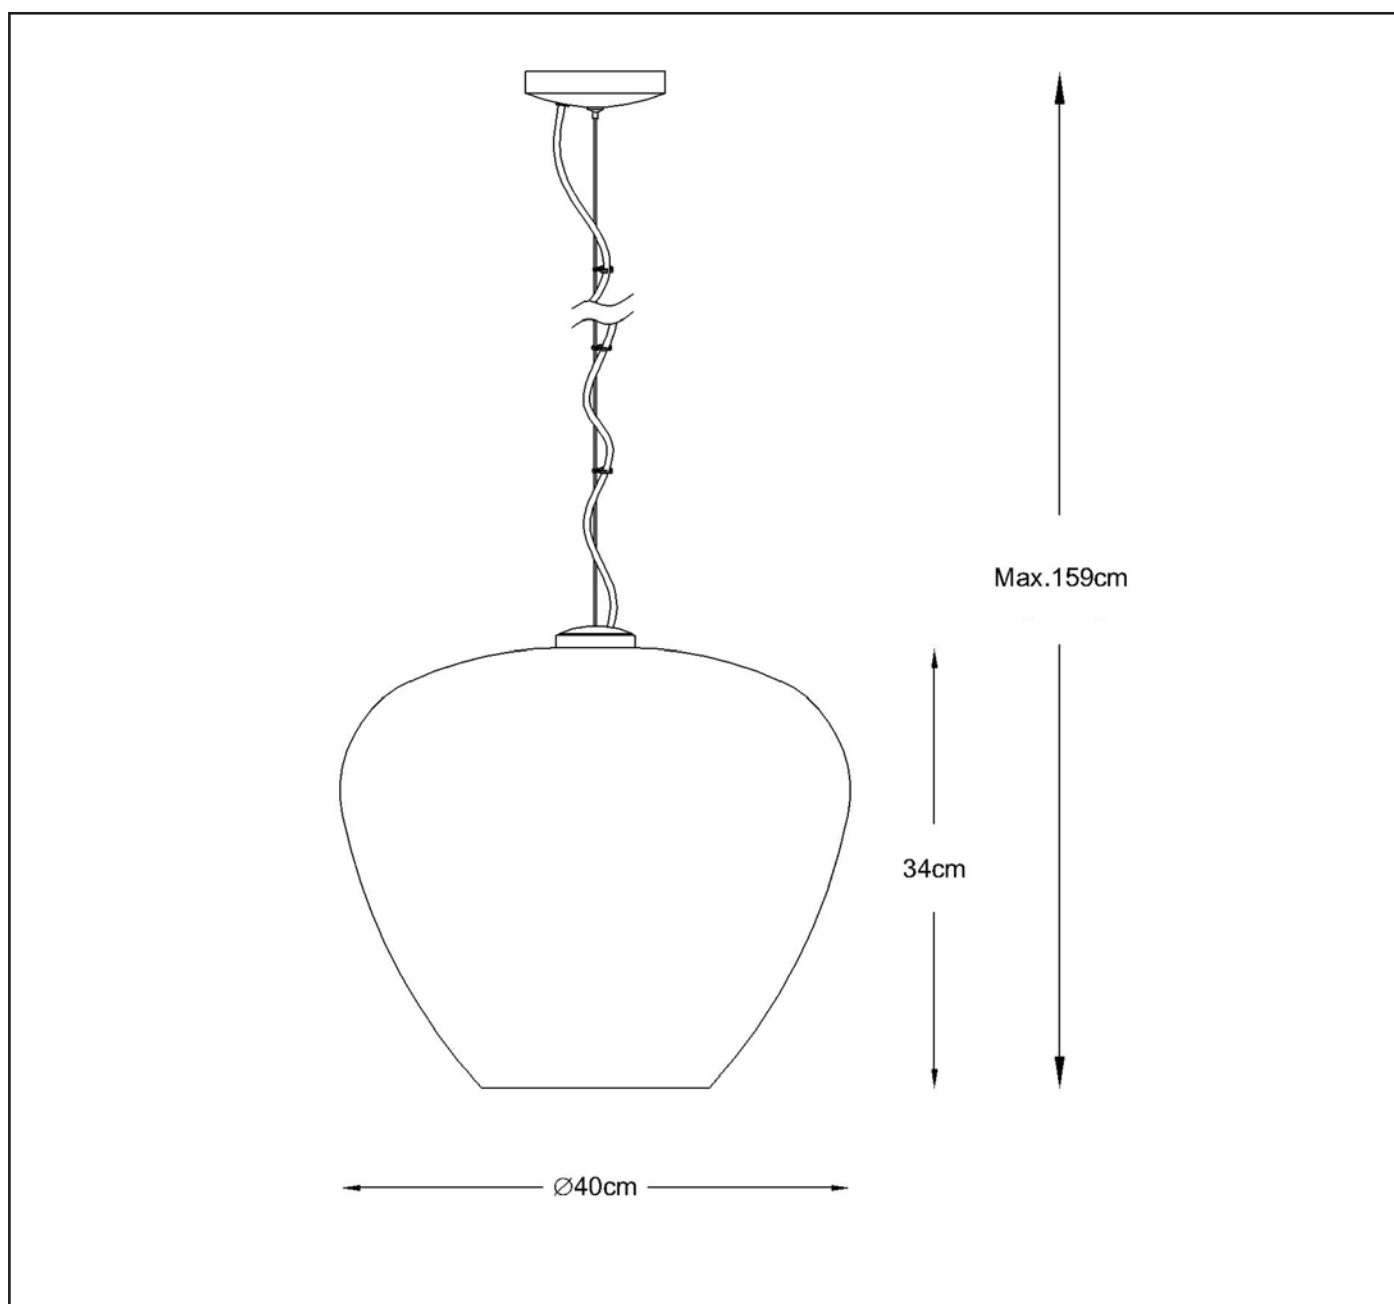

LUCIDE

GENERAL SPECIFICATIONS

**RECOMMENDED LUCIDE
LIGHT SOURCE**

49033/05/62
Light source dimmable : Yes
Light source incl. : No

General

Dimensions LxWxH : 40 cm x 40 cm x 159cm
Height minimum : -
Height maximum : 159cm
Dimensions shade LxWxH : 40 cm x 40cm x 34 cm
Main material : Iron+Glass+Plastic
Ceiling rose material : Metal
Color : Pearl black(body)+ chrome(glass)
Style : Modern
Shape : Round
Weight : 2.9kg
Warranty : 2 years

Product specifications

Dimmable : Yes
Light direction : Around (Diffuse)
Adjustable in height : Adjustable In Height
(Before Installation)
Directional : Not Directional
Cable : Yes, Cable On Product
Cable length : 132 cm
Sensor : Without Sensor
Control : Light Switch Control
IP-Class : 20
Electric class : 2
Light source including : No
Lamp socket : E27
Light source number : 1
Power requirements : 220-240V~50Hz
Bulb type & maximum wattage : E27- max.60W

For more specifications of this product please visit
www.lucide.com

LUCIDE

TECHNICAL DRAWING & DIMENSIONS

SOUFIAN

Item number : 70478/40/60

EAN code : 5411212702210

For more specifications, dimensions please visit