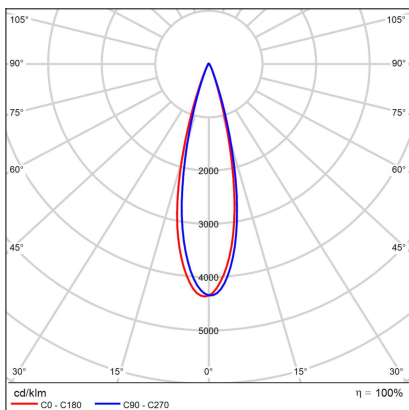

MAG MIKY 40 Z, B

Code:	6091833D
Color:	BLACK / 9005
Material:	ALUMINIUM/PMMA
Power:	10W
Color temperature:	3000K
Lumen output:	800lm
Efficacy:	80lm/W
Color rendering index:	90+
SDCM:	< 3
Light beam angle:	36°
Light Source:	LED
Dimmable:	DALI
LED lifetime:	L80B20 50.000h
Driver:	250 mA
Voltage / Frequency:	48V
Dimensions luminaire:	d50x400 mm
Product weight kg:	0,7 kg
Packing carton:	12
Length suspension:	2000 mm
Package dimensions:	70x60x420 mm