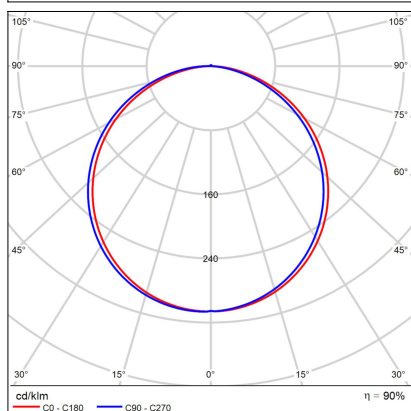

DRUM, A

Code: 5200154ZB
Color: ANTRACITE / 7024
Material: ABS/PC
Power: 21W
Color temperature: 3000K/4000K/6500K
Lumen output: 1680lm
Efficacy: 80lm/W
Color rendering index: 80+
SDCM: < 3
Light beam angle: 160°
Light Source: LED
Dimmable: ZIGBEE
LED lifetime: L80 B20 30.000h
Driver: 500 mA
Voltage / Frequency: 220-240V/50-60Hz
Dimensions luminaire: d320x63 mm
Product weight kg: 1,3 kg
Packing carton: 10
Package dimensions: 325x325x70 mm