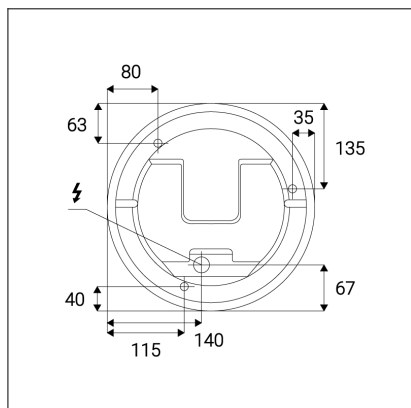

DRUM, A

Code: 5200154ZB
Color: ANTRACITE / 7024
Material: ABS/PC
Power: 21W
Color temperature: 3000K/4000K/6500K
Lumen output: 1680lm
Efficacy: 80lm/W
Color rendering index: 80+
SDCM: < 3
Light beam angle: 160°
Light Source: LED
Dimmable: ZIGBEE
LED lifetime: L80 B20 30.000h
Driver: 500 mA
Voltage / Frequency: 220-240V/50-60Hz
Dimensions luminaire: d320x63 mm
Product weight kg: 1,3 kg
Packing carton: 10
Package dimensions: 325x325x70 mm