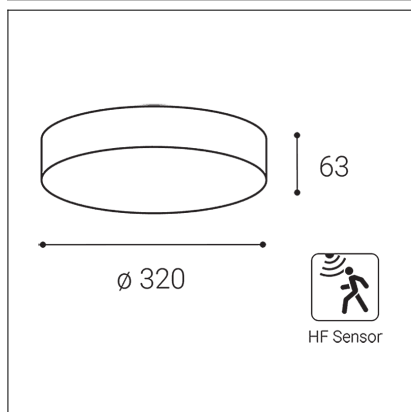

DRUM, A

Code: 5200154ZB
Color: ANTRACITE / 7024
Material: ABS/PC
Power: 21W
Color temperature: 3000K/4000K/6500K
Lumen output: 1680lm
Efficacy: 80lm/W
Color rendering index: 80+
SDCM: < 3
Light beam angle: 160°
Light Source: LED
Dimmable: ZIGBEE
LED lifetime: L80 B20 30.000h
Driver: 500 mA
Voltage / Frequency: 220-240V/50-60Hz
Dimensions luminaire: d320x63 mm
Product weight kg: 1,3 kg
Packing carton: 10
Package dimensions: 325x325x70 mm