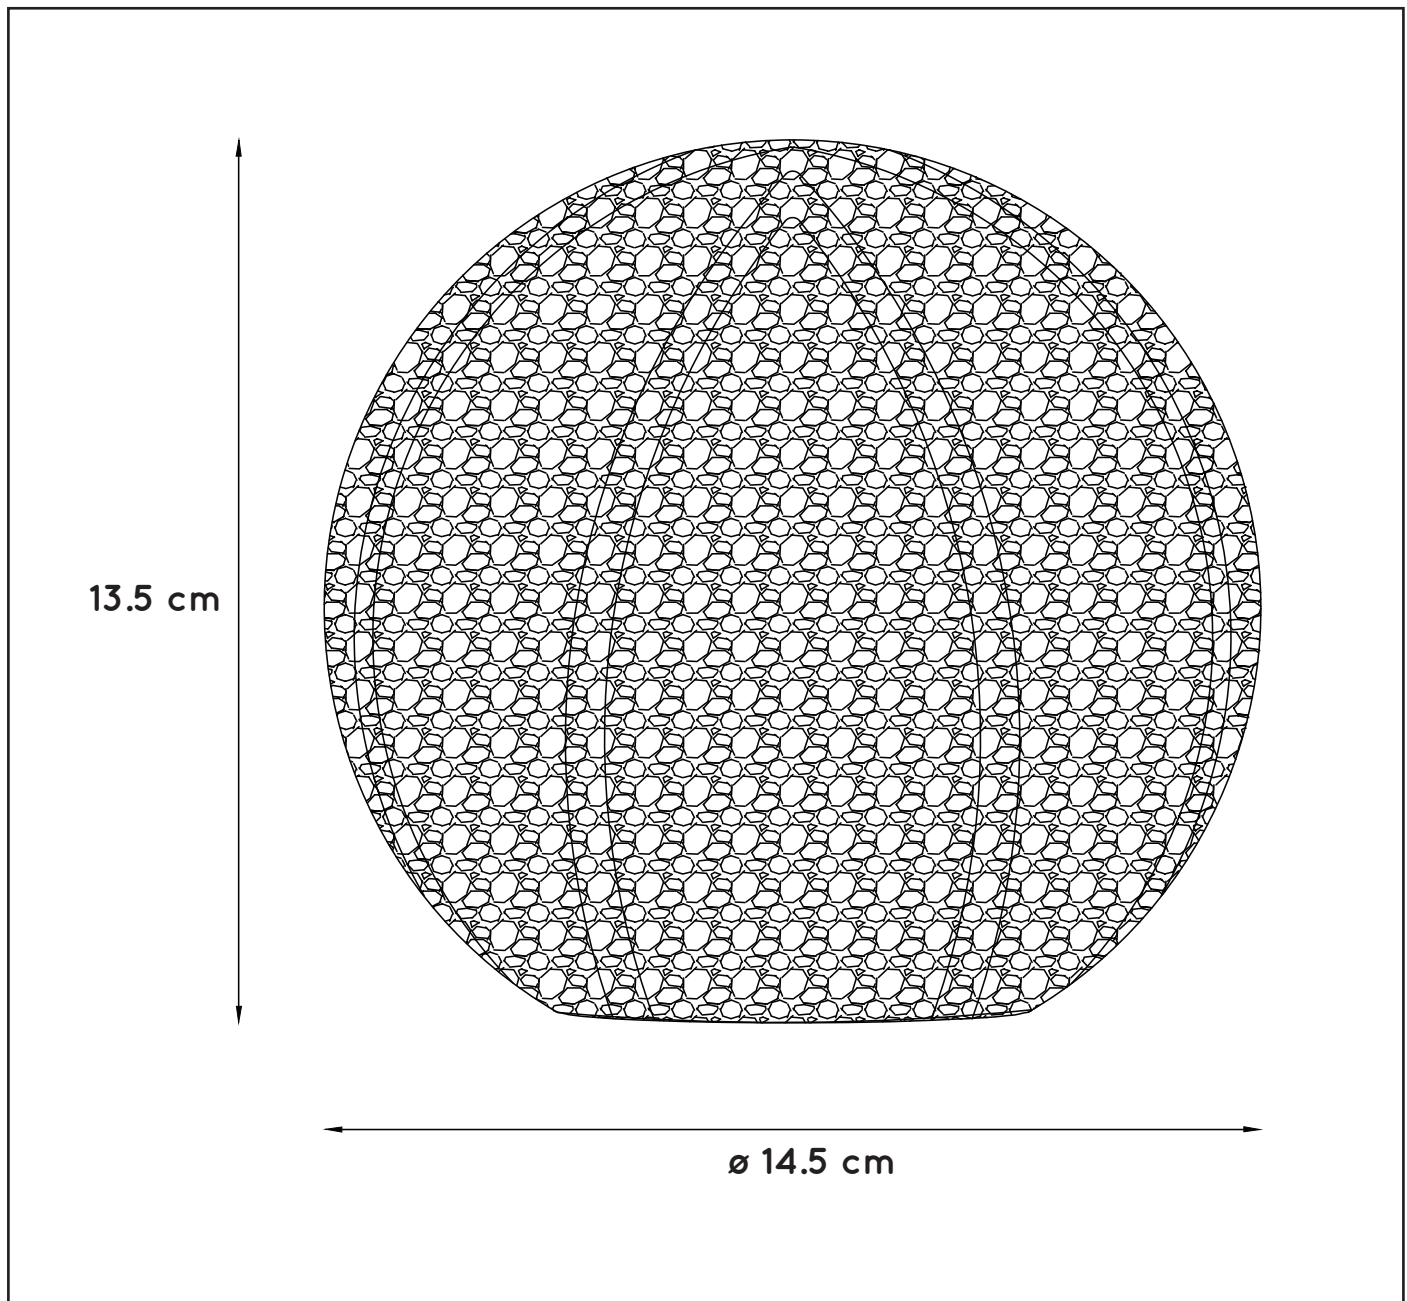

PAOLO

Item number : 46501/01/31
EAN code: 5411212460479

For more specifications, dimensions please visit
www.lucide.com