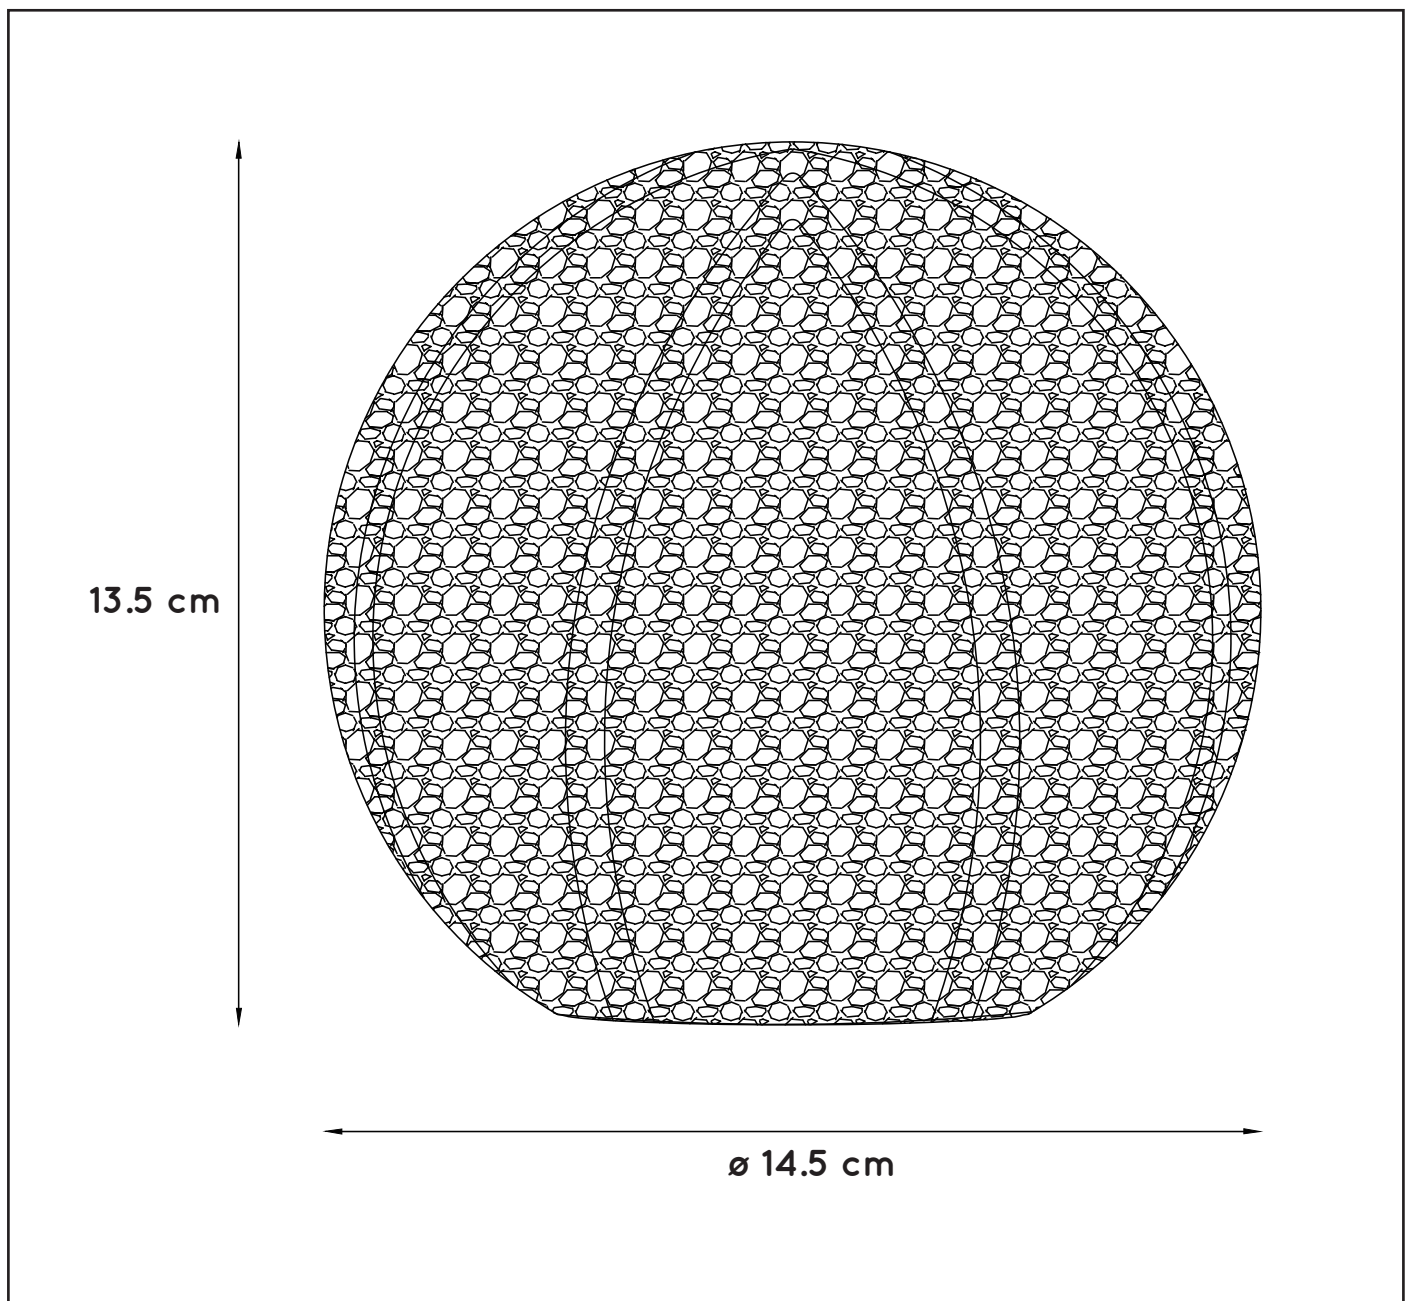

PAOLO

Item number : 46501/01/30
EAN code : 5411212460462

For more specifications, dimensions please visit
www.lucide.com