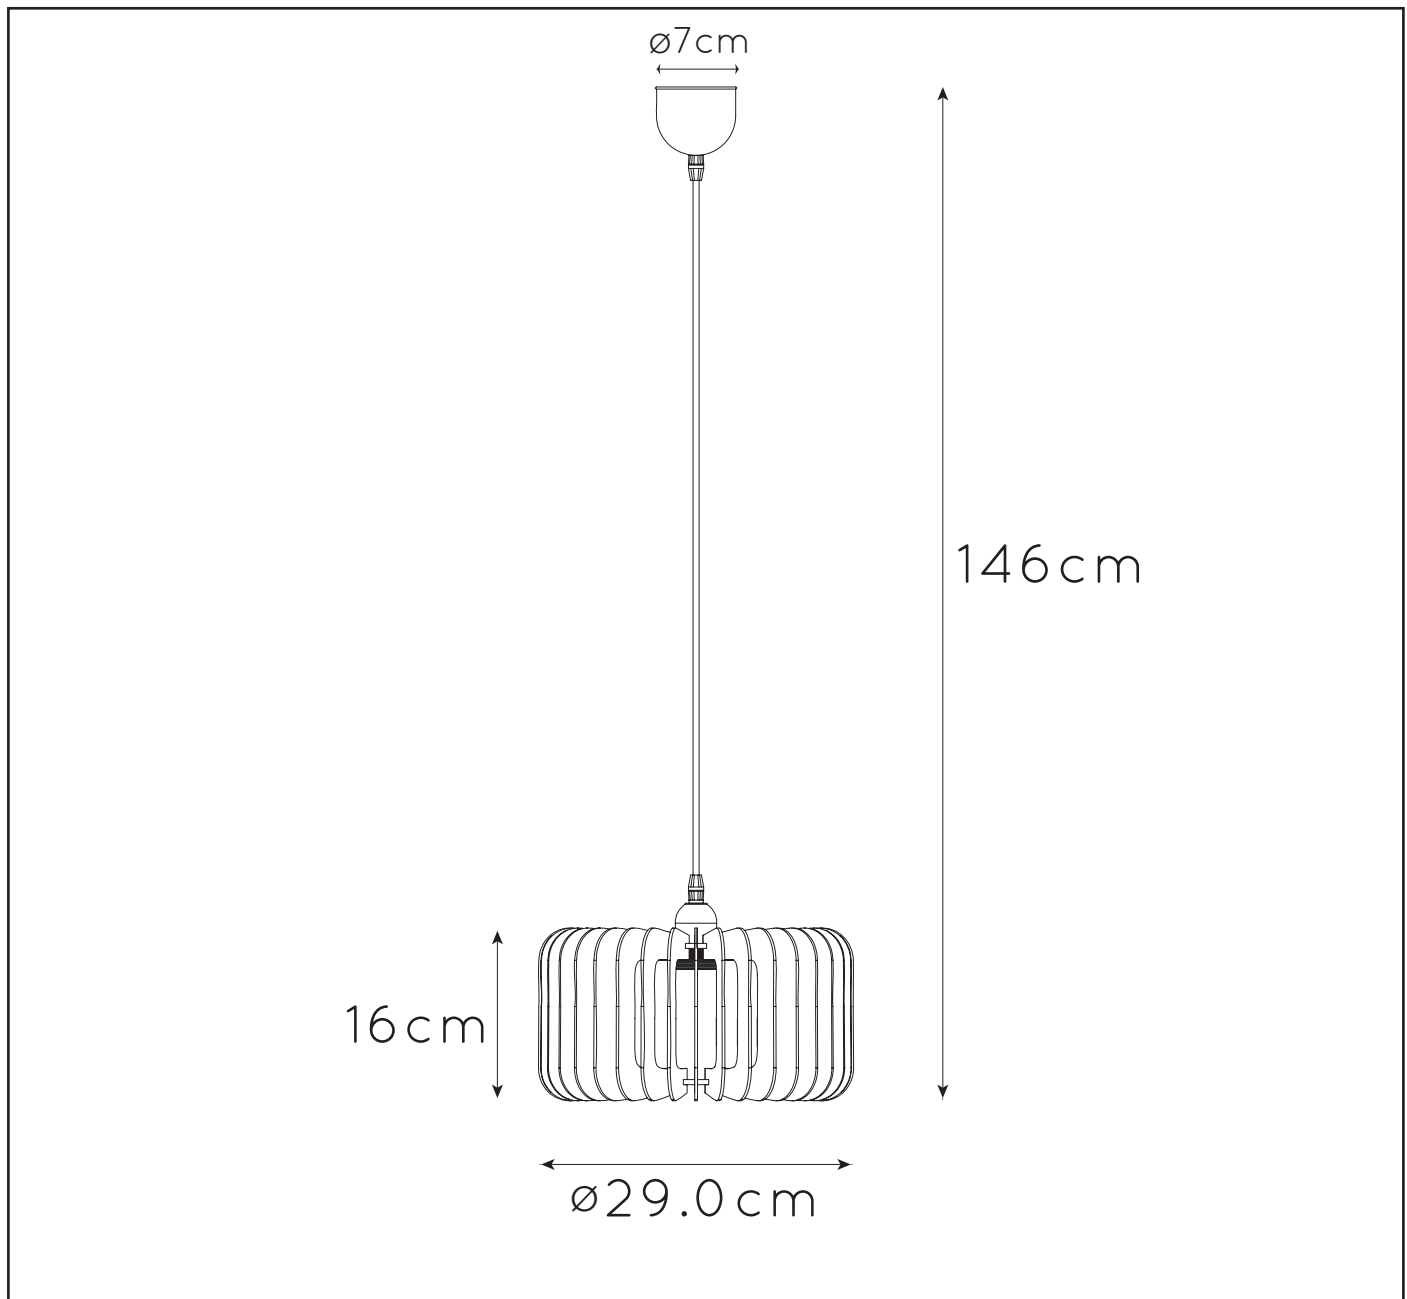

General

Dimensions LxWxH : 29 cm x 29 cm x 146 cm
Height minimum : 32 cm
Height maximum : 146 cm
Dimensions shade LxWxH : 29 cm x 29 cm x 16 cm
Main material : Wood+Plastic
Ceiling rose material : Plastic
Color : White,Wood
Style : Modern
Shape : Round
Weight : 0.5 kgs
Warranty : 2 years

Product specifications

Dimmable : Yes
Light direction : Around (Diffuse)
Adjustable in height : Adjustable In Height
(Before Installation)
Directional : Not Directional
Cable : Yes, Cable On Product
Cable length : 130 cm
Sensor : Without Sensor
Control : Light Switch Control
IP-Class : 20
Electric class : II
Light source including ? : No
Lamp socket : E27
Light source number : 1
Power requirements : 220-240V~50Hz
Bulb type & maximum wattage : E27- max.40W

For more specifications of this product please visit
www.lucide.com

LUCIDE

TECHNICAL DRAWING & DIMENSIONS

ETTA

Item number : 46406/29/76

EAN code : 5411212460301

For more specifications, dimensions please visit