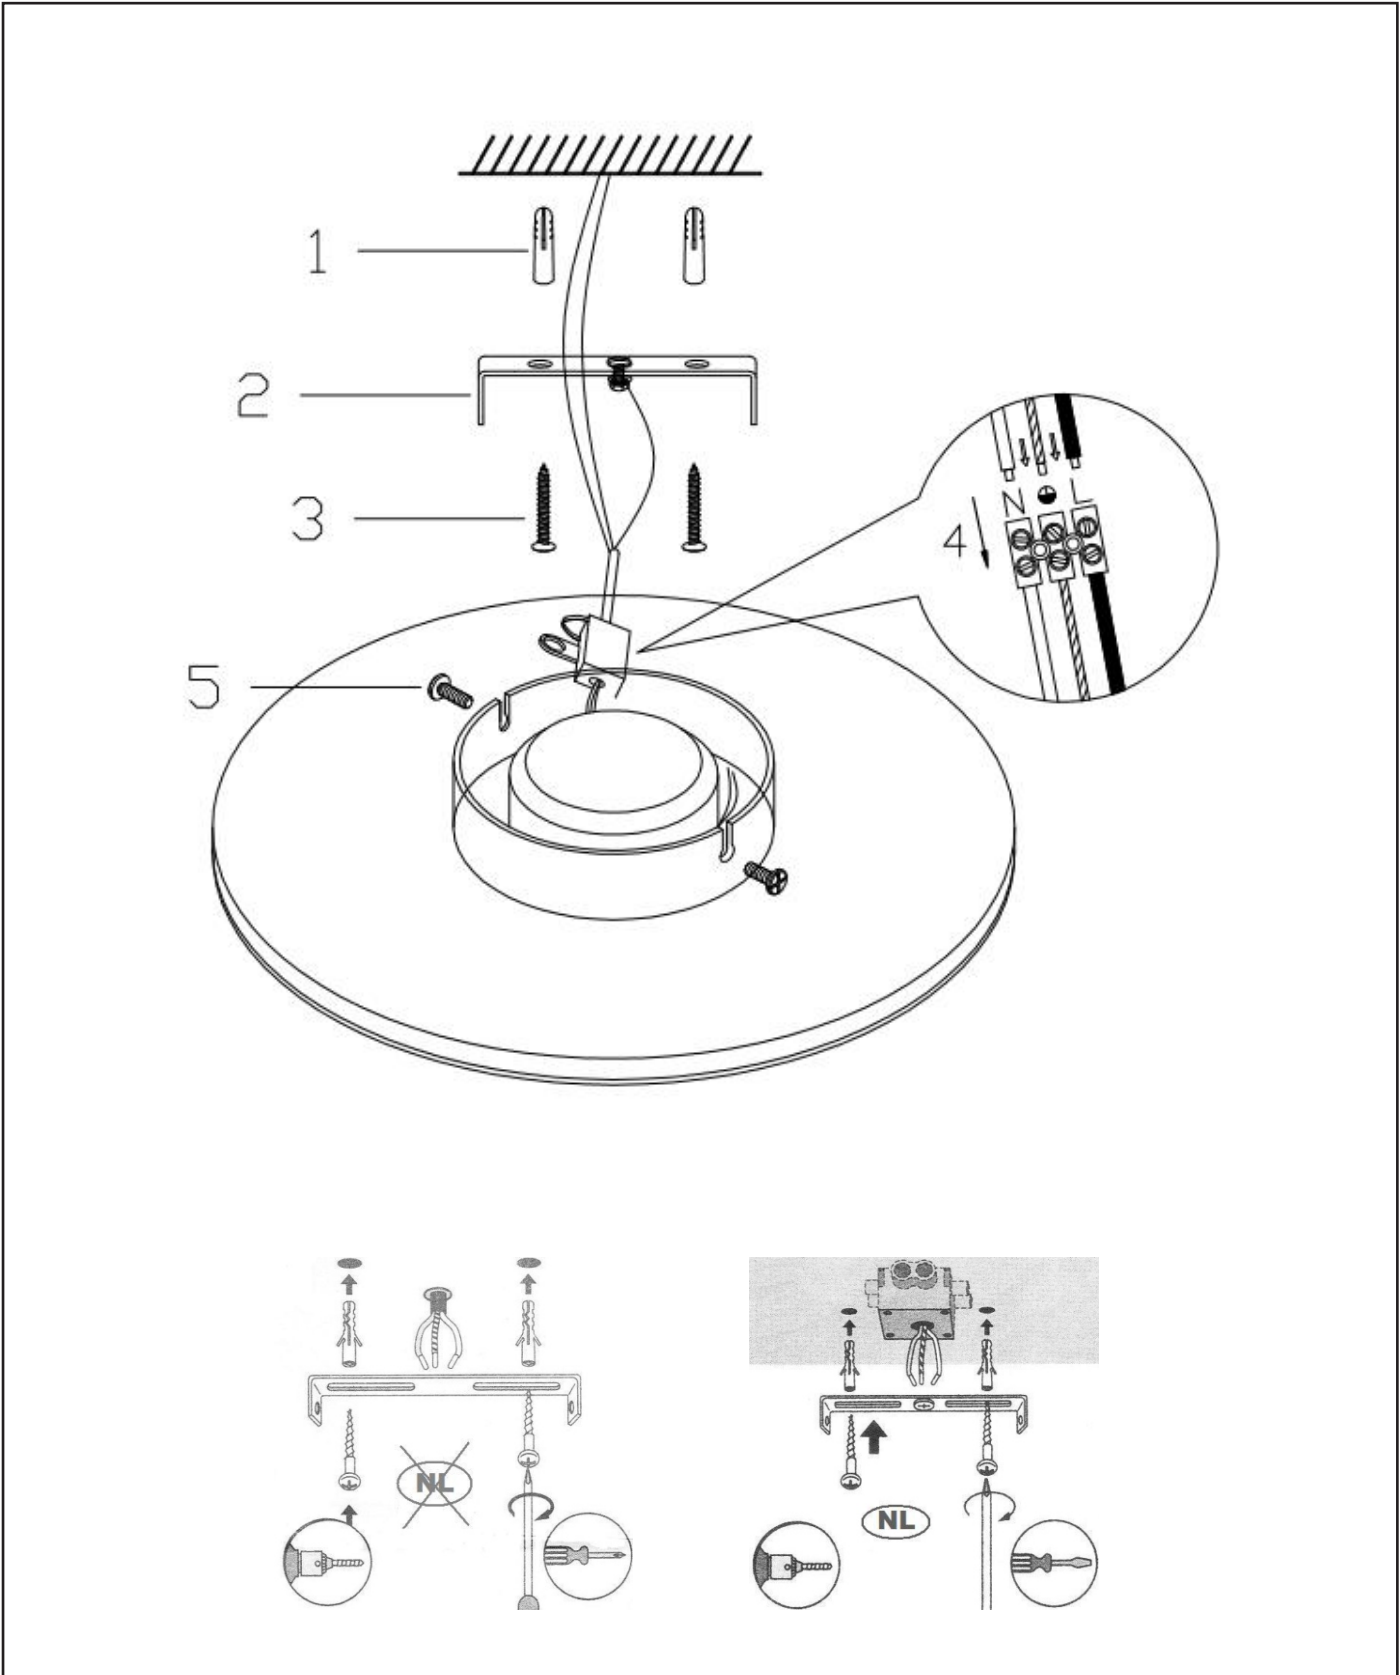

Dit product bevat een lichtbron van energie-efficiëntieklasse G.
Ce produit contient une source lumineuse de classe énergétique G.
This product contains a light source of energy efficiency class G.
Dieses Produkt enthält eine Lichtquelle der Energieeffizienzklasse G.
Ten produkt zawiera źródło światła o klasie efektywności energetycznej G.