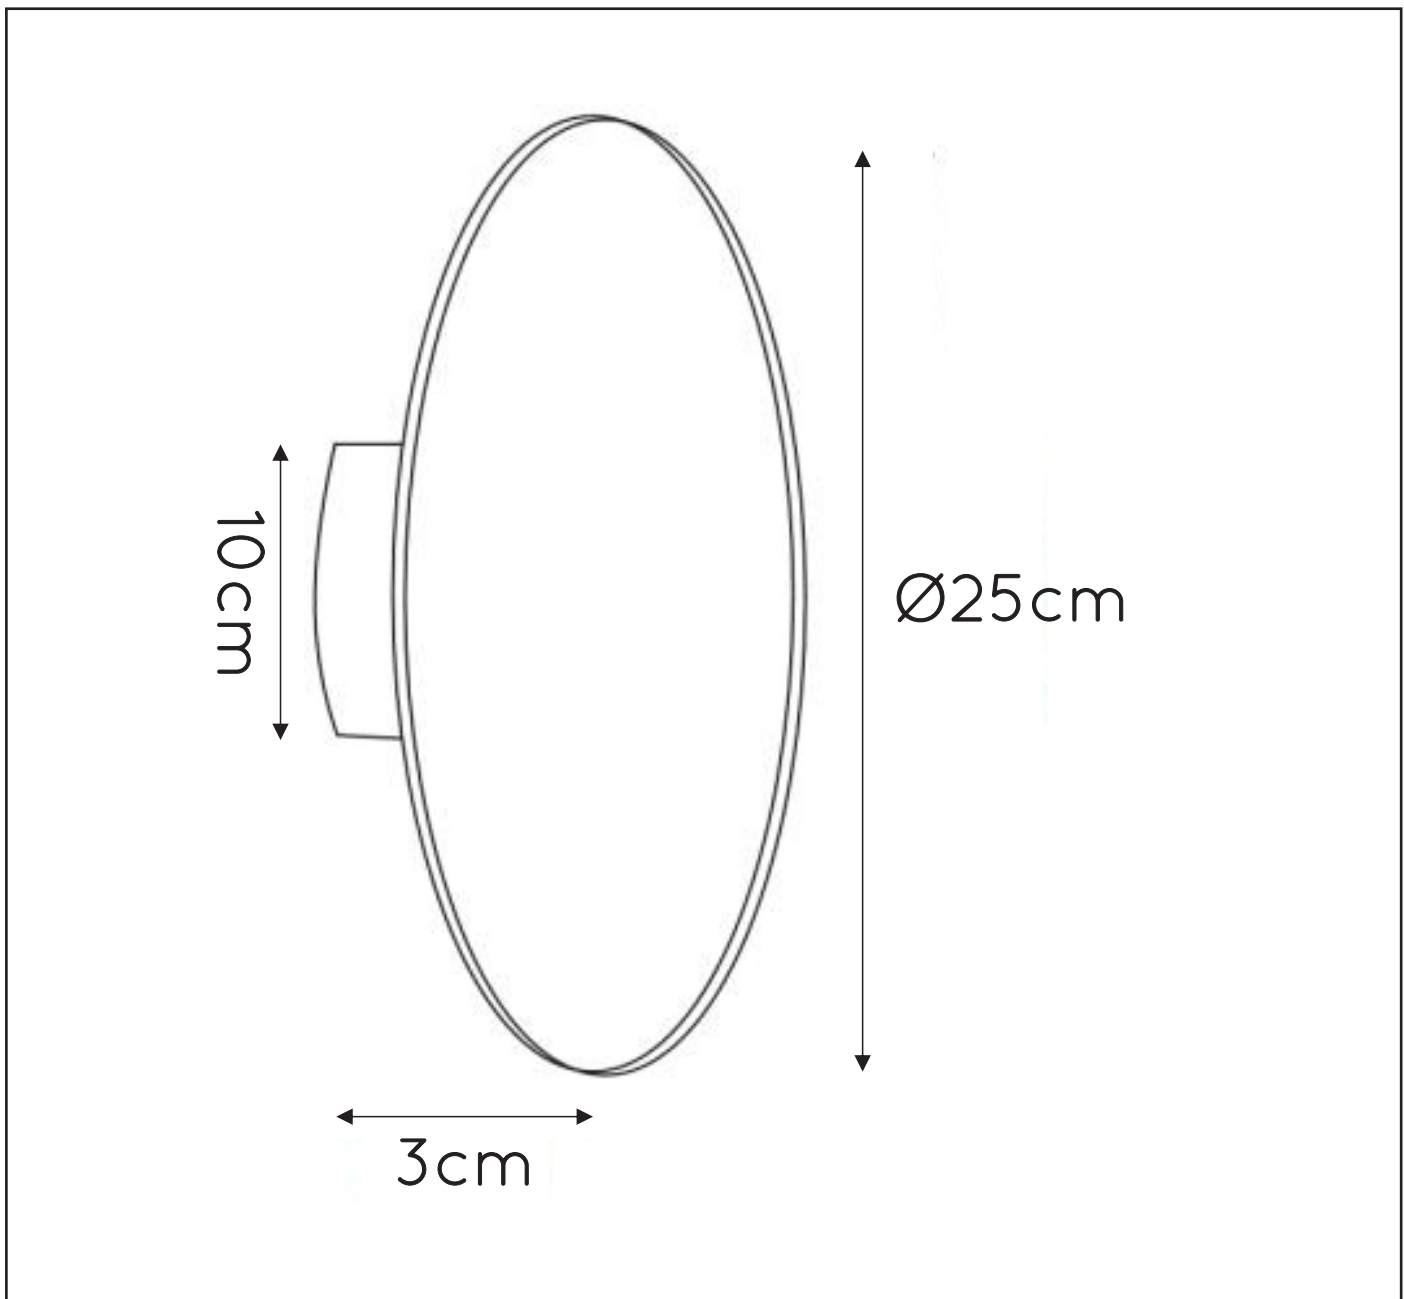

General

Dimensions LxWxH: Ø25x3cm
Height minimum:-
Height maximum: 3cm
Dimensions shade LxWxH: Ø25x3cm
Main material: Aluminium
Ceiling rose material: Aluminium
Color: White + Acrylic
Style: Modern
Shape : Round
Weight : 0.6 kg
Warranty : 3 years

Product specifications

Dimmable :-
Light direction : Around (Diffuse)
Adjustable in height :-
 (Before Installation)
Directional: Not Directional
Cable:-
Cable length :-
Sensor : Without Sensor
Control: Light Switch Control
IP-Class : 20
Electric class : 1
Light source including ?: Yes
Lamp socket :-
Light source number : 40
Power requirements : 220-240V~50Hz
Bulb type & maximum wattage : 8W LED

For more specifications of this product please visit
www.lucide.com

LUCIDE

TECHNICAL DRAWING & DIMENSIONS

EKLYPS

Item number:46201/08/31

EAN code:5411212460264

For more specifications of this product please visit