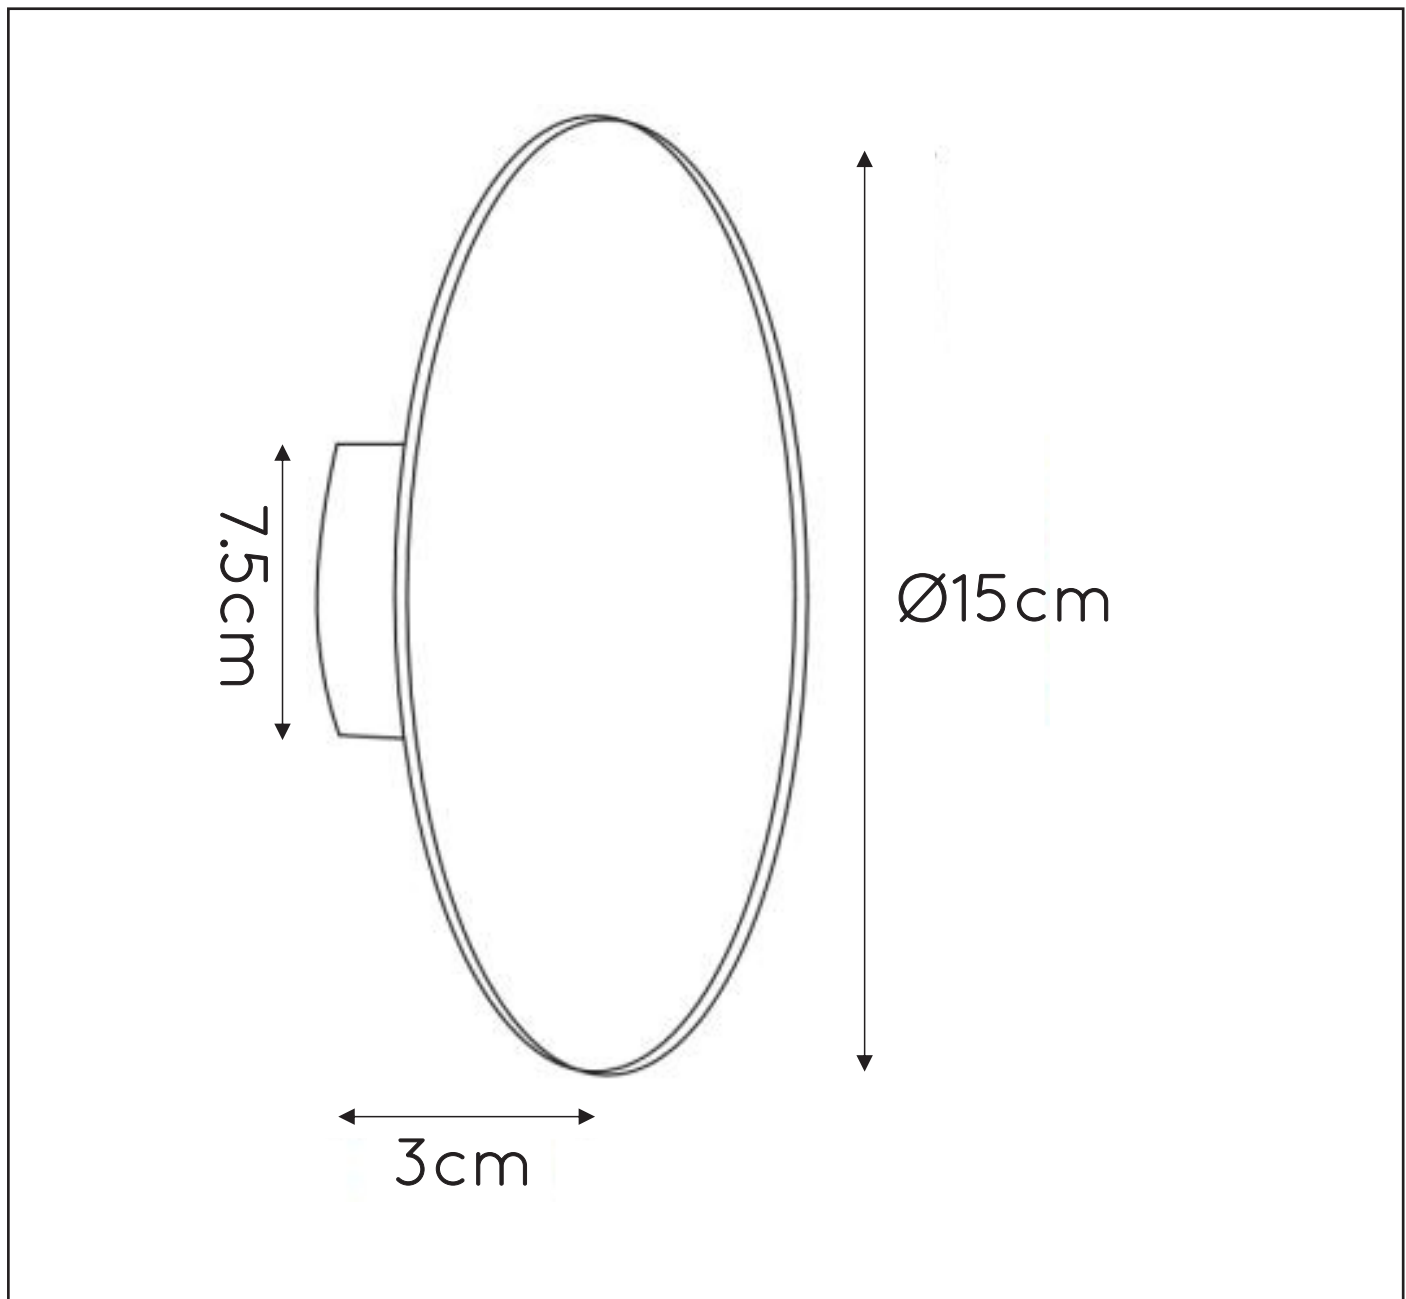

LUCIDE

TECHNICAL DRAWING & DIMENSIONS

EKLYPS

Item number:46201/06/31
EAN code:5411212460257

For more specifications of this product please visit
www.lucide.com