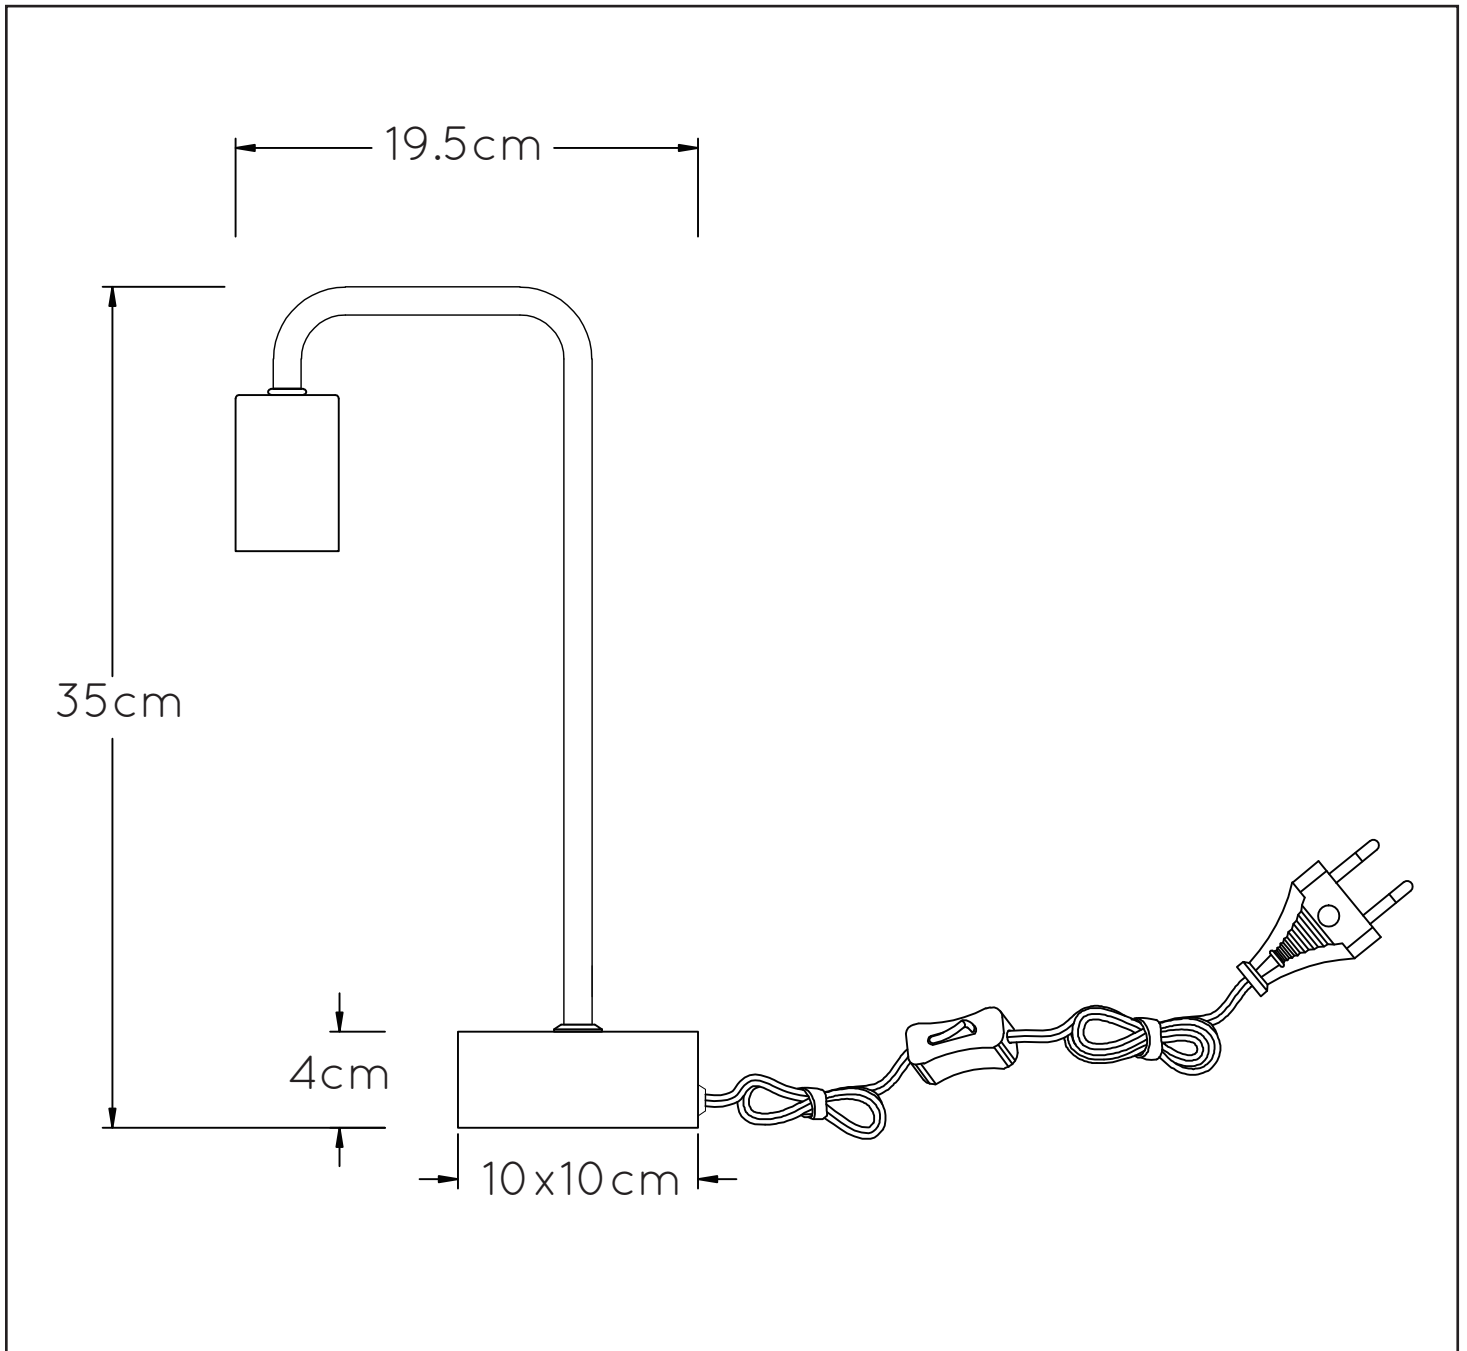

item number : 45565/01/30
EAN code : 5411212450678

LORIN

RECOMMENDED LUCIDE LIGHT SOURCE

49032/05/65

Light source dimmable : Yes

Light source incl. : No

General

Dimensions LxWxH : 19.3 cm x 10 cm x 35 cm

Height minimum : -

Height maximum : -

Dimensions shade LxWxH : -

Main material : Metal and Marble

Ceiling rose material : -

Color : Matt black

Style : Vintage

Shape : -

Weight : 1,5 kg

Warranty : 2 years

Product specifications

Dimmable : No

Light direction : Around (Diffuse)

Adjustable in height : No

(Before Installation)

Directional : Not Directional

Light source number : 1

Power requirements : 220-240V~50Hz

Bulb type & maximum wattage : E27- max.40W

For more specifications of this product please visit

www.lucide.com

LORIN

Item number : 45565/01/30

EAN code : 5411212450678