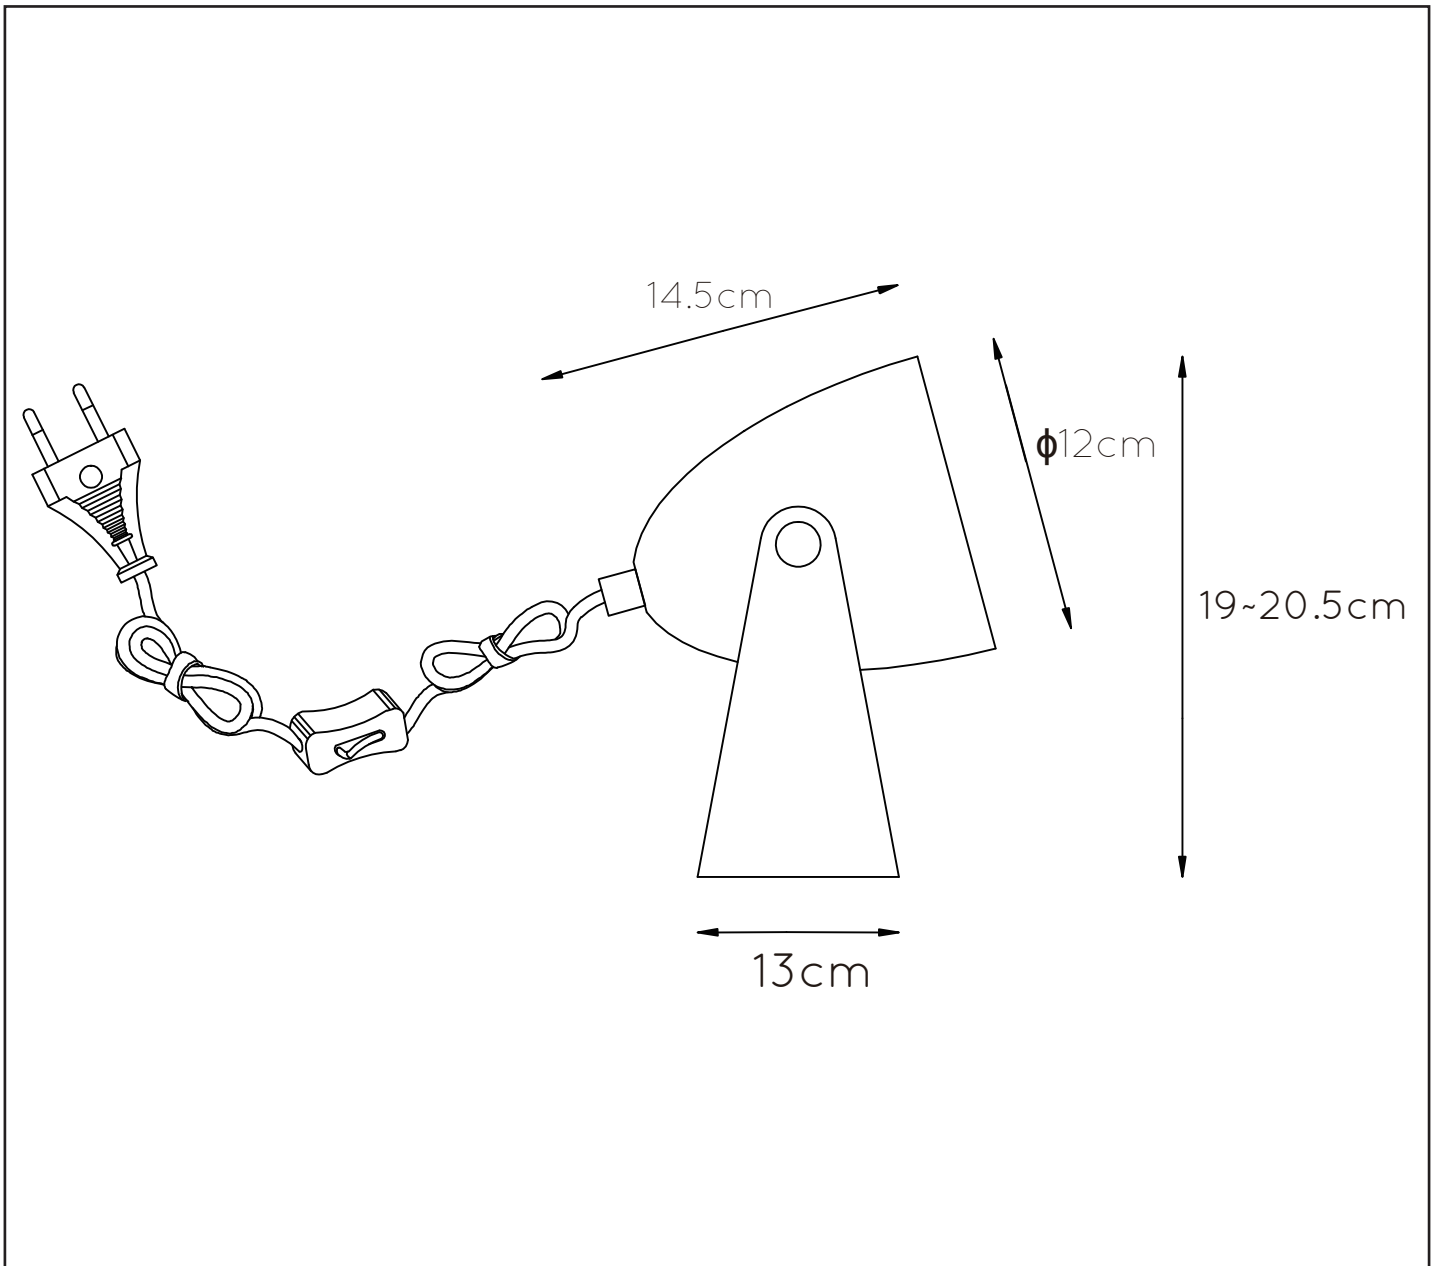

LUCIDE

GENERAL SPECIFICATIONS

RECOMMENDED LUCIDE LIGHT SOURCE

49022/04/67

Light source dimmable : Yes

Light source incl. : No

General

Dimensions LxWxH : 14.5 cm x 13 cm x 20.5 cm
Height minimum : 19cm
Height maximum : 20.5cm
Dimensions shade LxWxH : 12 cm x 12 cm x 14.5 cm
Main material : Metal
Ceiling rose material : -
Color : Matt White,Grey&Pink
Style : Vintage
Shape : Bowl
Weight : 0,4kg
Warranty : 2 years

Product specifications

Dimmable : No
Light direction : Around (Diffuse)
Adjustable in height : Yes
Directional : Yes
Cable : Yes,cable on product
Cable length : 150cm
Sensor : Without Sensor
Control : On/Off Switch In The Cord
IP-Class : 20
Electric class : 2
Light source including? : No
Lamp socket : E14
Light source number : 1
Power requirements : 220-240V~50Hz
Bulb type & maximum wattage : E14 - max.40W

For more specifications of this product please visit

www.lucide.com

CHAGO

Item number : 45564/01/31
EAN code : 5411212450623

Item number : 45564/01/36
EAN code : 5411212450630

Item number : 45564/01/66
EAN code : 5411212450647

LUCIDE

INSTALLATION DRAWING SPECIFICATIONS